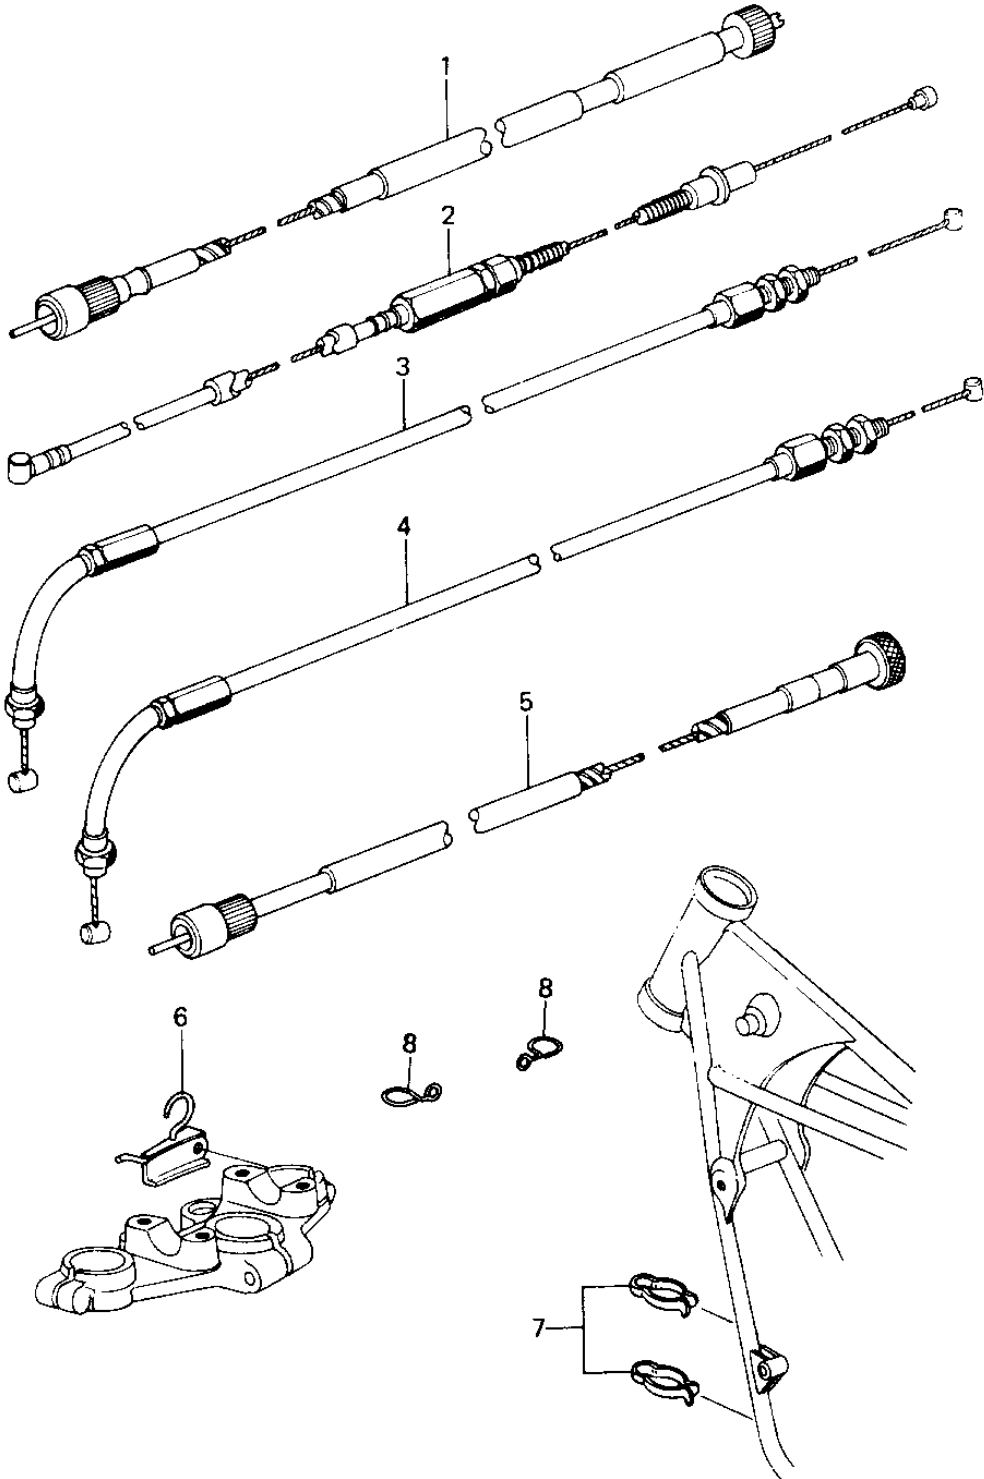

1978 650 SR PARTS DIAGRAM

CABLES

1978 650 SR PARTS LIST

CABLES

ITEM NAME	PART NUMBER	QUANTITY
CABLE,SPEEDOMETER (Ref # 1)	54001-1005	1
CABLE,CLUTCH (Ref # 2)	54011-1008	1
CABLE,THROTTLE,OPEN (Ref # 3)	54012-1012	1
CABLE,THROTTLE,CLOSE (Ref # 4)	54012-1013	1
CABLE,TACHOMETER (Ref # 5)	54018-1003	1
CLAMP,CABLE (Ref # 6)	92037-104	1
CLAMP,CABLE (Ref # 7)	92037-093	1
CLAMP,CABLE (Ref # 8)	92037-092	1