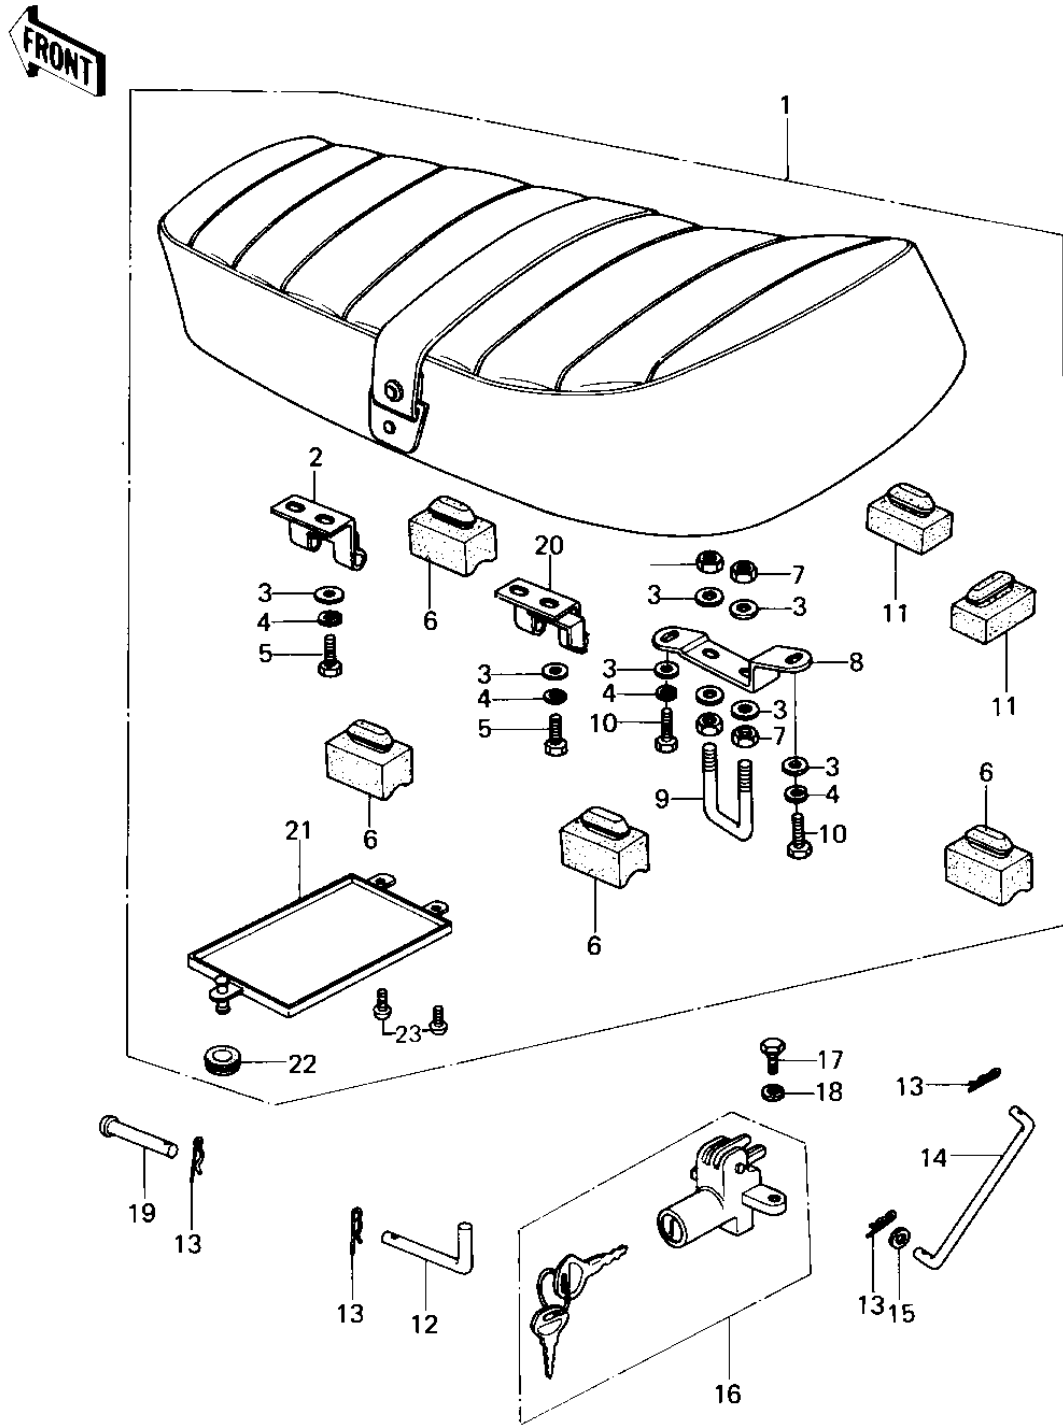

1978 650 SR PARTS DIAGRAM

SEAT

1978 650 SR PARTS LIST

SEAT

ITEM NAME	PART NUMBER	QUANTITY
SEAT ASSY (Ref # 1)	53001-1135	1
HINGE (Ref # 2)	53009-016	1
WASHER PLAIN 6MM (Ref # 3)	411B0600	1
WASHER SPRING 6MM (Ref # 4)	461F0600	2
UNAVAILABLE IN PRICE BOOK (Ref # 5)	11080616	1
DAMPER RUBBER-SEAT (Ref # 6)	92075-156	1
NUT 6MM (Ref # 7)	311B0600	1
BRACKET,SEAT (Ref # 8)	11034-1093	1
CATCH, SEAT (Ref # 9)	53056-002	1
BOLT-UPSET 6X14 (Ref # 10)	112B0614	1
DAMPER RUBBER (Ref # 11)	92075-099	1
PIN,SEAT PIVOT (Ref # 12)	92043-1021	1
COTTER PIN (Ref # 13)	92041-003	1
STOPPER,SEAT (Ref # 14)	53054-006	1
WASHER PLAIN 6MM (Ref # 15)	410B0600	1
LOCK-ASSY,SEAT (Ref # 16)	27016-5010	2
BOLT-UPSET,6X12 (Ref # 17)	112G0612	1
PIN (Ref # 19)	53011-002	1
HINGE,SEAT REAR (Ref # 20)	53009-1004	1
CASE (Ref # 21)	32099-011	1
GROMMET (Ref # 22)	92071-056	1
SCREW PAN HEAD 5X10 (Ref # 23)	220B0510	1