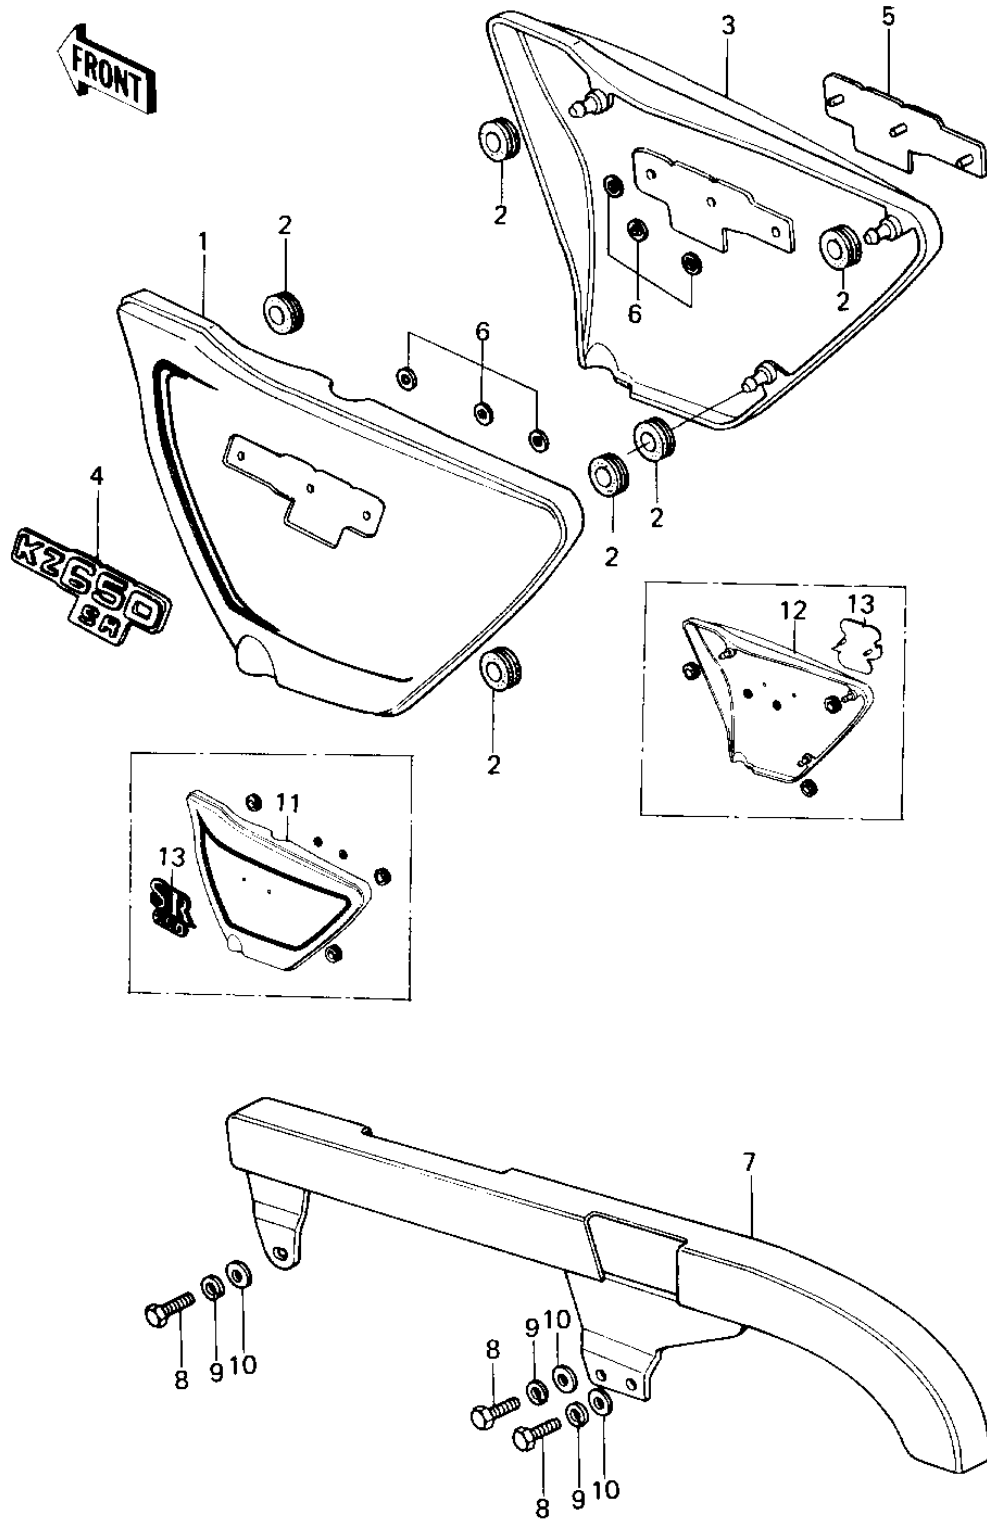

## 1978 650 SR PARTS DIAGRAM

SIDE COVERS/CHAIN COVER

## 1978 650 SR PARTS LIST

SIDE COVERS/CHAIN COVER

ITEM NAME	PART NUMBER	QUANTITY
COVER,SIDE,L.H.C.RED (Ref # 1)	36001-1010-A5	1
GROMMET (Ref # 2)	92071-056	1
COVER,SIDE,R.H,P.RED (Ref # 3)	36001-1056-A5	2
MARK,SIDE COVER L.H. (Ref # 4)	56018-1019	1
MARK,SIDE COVER,R.H. (Ref # 5)	56018-1022	1
NUT,LOCK,3MM (Ref # 6)	92018-005	2
CASE,CHAIN (Ref # 7)	36014-1039	1
BOLT-UPSET,6X16 (Ref # 8)	112G0616	1
WASHER SPRING 6MM (Ref # 9)	461F0600	1
WASHER PLAIN (Ref # 10)	410F0600	1
COVER,SIDE,L.H,M.BLUE (Ref # 11)	36001-1055-8E	1
COVER,SIDE L.H,P.RED (Ref # 11)	36001-1055-A5	1
COVER,SIDE,R.H,M.BLUE (Ref # 12)	36001-1056-8E	1
MARK,SIDE COVER (Ref # 13)	56018-1028	1