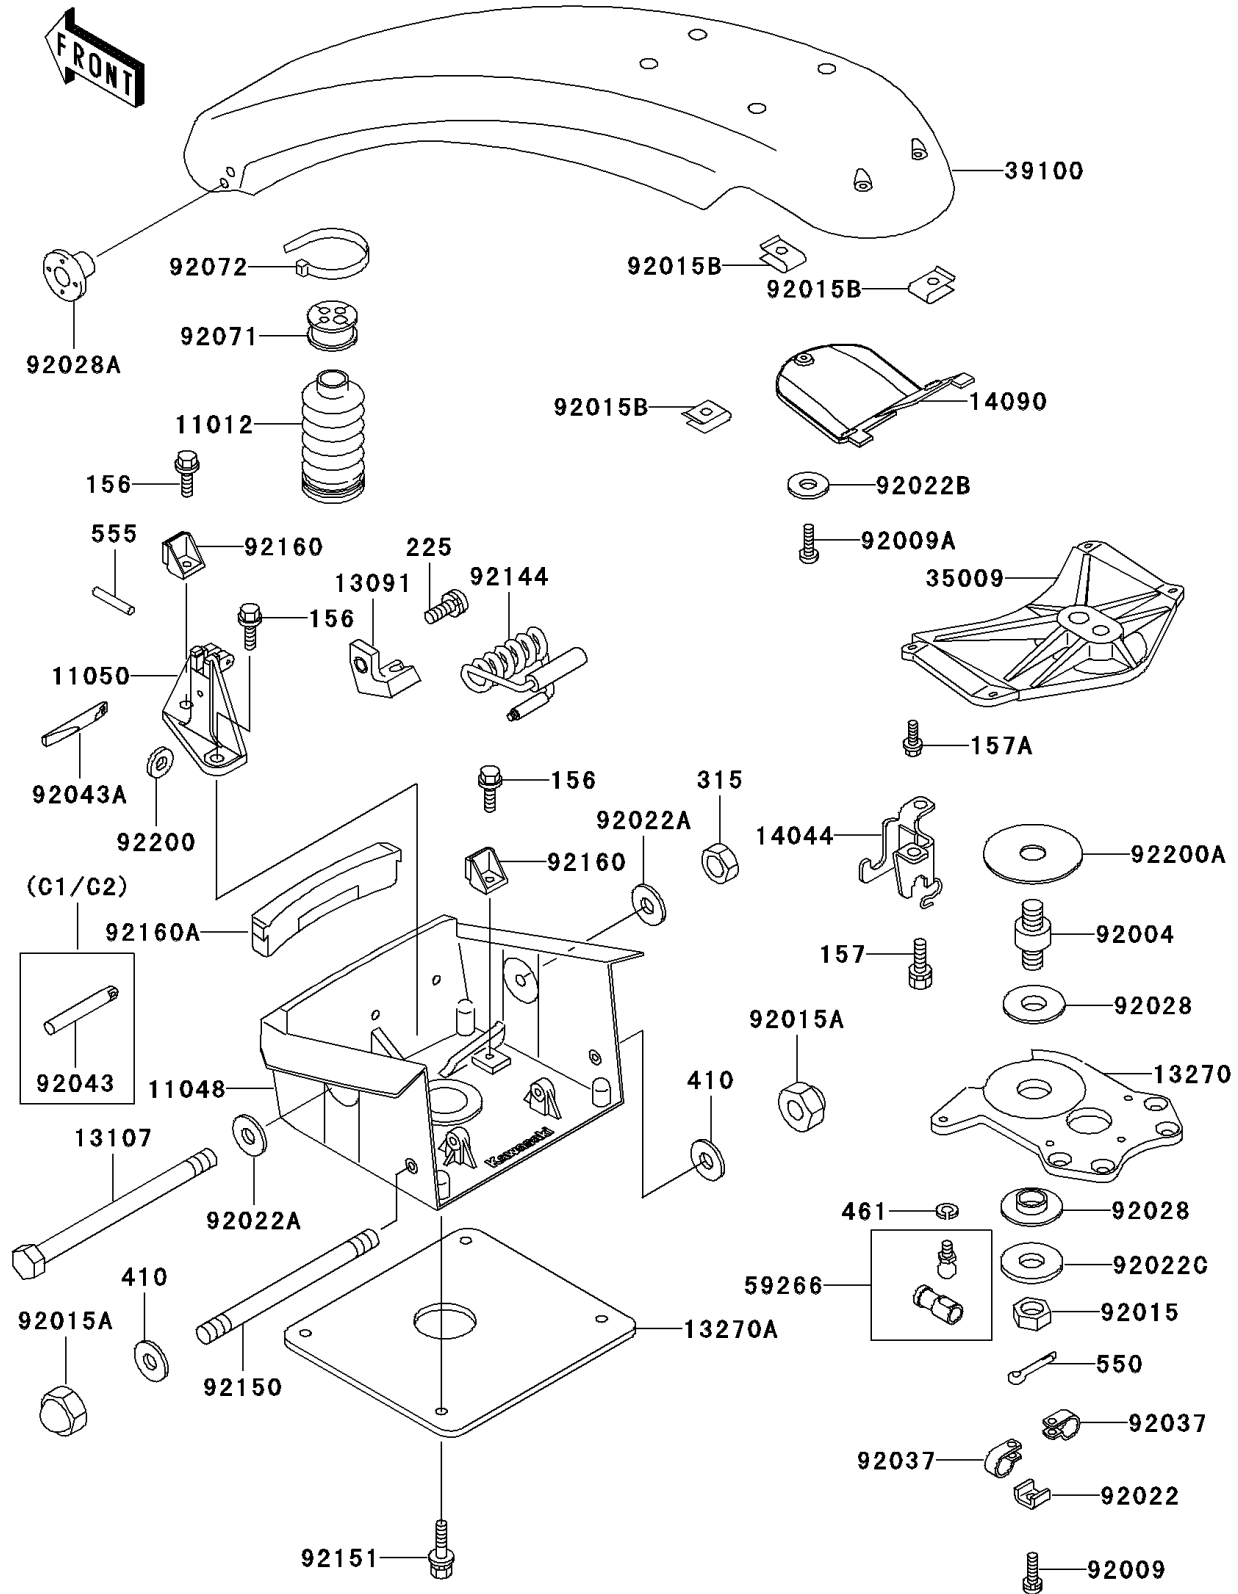

## 1998 JET SKI® SXi Pro PARTS DIAGRAM

Handle Pole

F3171

## 1998 JET SKI® SXi Pro PARTS LIST

Handle Pole

ITEM NAME	PART NUMBER	QUANTITY
BOLT-WP,6X16 (Ref # 156)	156R0616	1
BOLT-WSP,6X16 (Ref # 157)	157R0616	1
BOLT-WSP,6X20 (Ref # 157A)	157R0620	1
SCREW-PAN-WSP-CROS,5X16 (Ref # 225)	225R0516	1
CAP (Ref # 11012)	11012-3754	1
BRACKET,PIVOT SHAFT,J.WHITE (Ref # 11048)	11048-3785-8C	1
BRACKET (Ref # 11050)	11050-3733	1
HOLDER (Ref # 13091)	13091-3774	1
SHAFT,PIVOT (Ref # 13107)	13107-3725	1
PLATE,HANDLEBER (Ref # 13270)	13270-3805	1
PLATE (Ref # 13270A)	13270-3890	1
HOLDER-CABLE (Ref # 14044)	14044-3716	1
COVER,HANDLE POLE,BLACK MICA (Ref # 14090)	14090-3708-5M	1
BRACE (Ref # 35009)	35009-3707	1
POLE-COMP-HANDLE,BLACK MICA (Ref # 39100)	39100-3713-5M	1
JOINT-BALL (Ref # 59266)	59266-3707	1
STUD (Ref # 92004)	92004-3728	1
SCREW,5X16 (Ref # 92009)	92009-3736	1
SCREW,5X16 (Ref # 92009A)	92009-3797	1
NUT,CASTLE,18MM (Ref # 92015)	92015-3006	1
NUT,CAP,6MM (Ref # 92015A)	92015-3755	1
NUT,CLIP,5MM (Ref # 92015B)	92015-3830	1
WASHER,CLAMP (Ref # 92022)	92022-3014	1
WASHER,15X34X2.0 (Ref # 92022A)	92022-3738	1
WASHER (Ref # 92022B)	92022-567	1
WASHER (Ref # 92022C)	92022-571	1
BUSHING (Ref # 92028)	92028-3743	1
BUSHING,STEERING (Ref # 92028A)	92028-3752	1
CLAMP,LEAD WIRE (Ref # 92037)	92037-3007	1

## 1998 JET SKI® SXi Pro PARTS LIST

Handle Pole

ITEM NAME	PART NUMBER	QUANTITY
PIN (Ref # 92043)	92043-3739	1
GROMMET (Ref # 92071)	92071-3788	1
BAND,L=201 (Ref # 92072)	92072-3778	1
SPRING (Ref # 92144)	92144-3735	1
BOLT,6X119 (Ref # 92150)	92150-3787	1
BOLT,8X29 (Ref # 92151)	92151-3767	1
DAMPER (Ref # 92160)	92160-3790	1
DAMPER (Ref # 92160A)	92160-3846	1
WASHER,3.5X12X1 (Ref # 92200)	92200-3723	1
WASHER,20.5X80X3 (Ref # 92200A)	92200-3725	1
NUT-HEX-FINE,14MM (Ref # 315)	315R1400	1
WASHER-PLAIN-SMALL,6MM (Ref # 410)	410S0600	1
WASHER-SPRING,6MM (Ref # 461)	461S0600	1
PIN-COTTER,4X40 (Ref # 550)	550S4040	1
PIN-SPRING,3X25 (Ref # 555)	555B0325	1