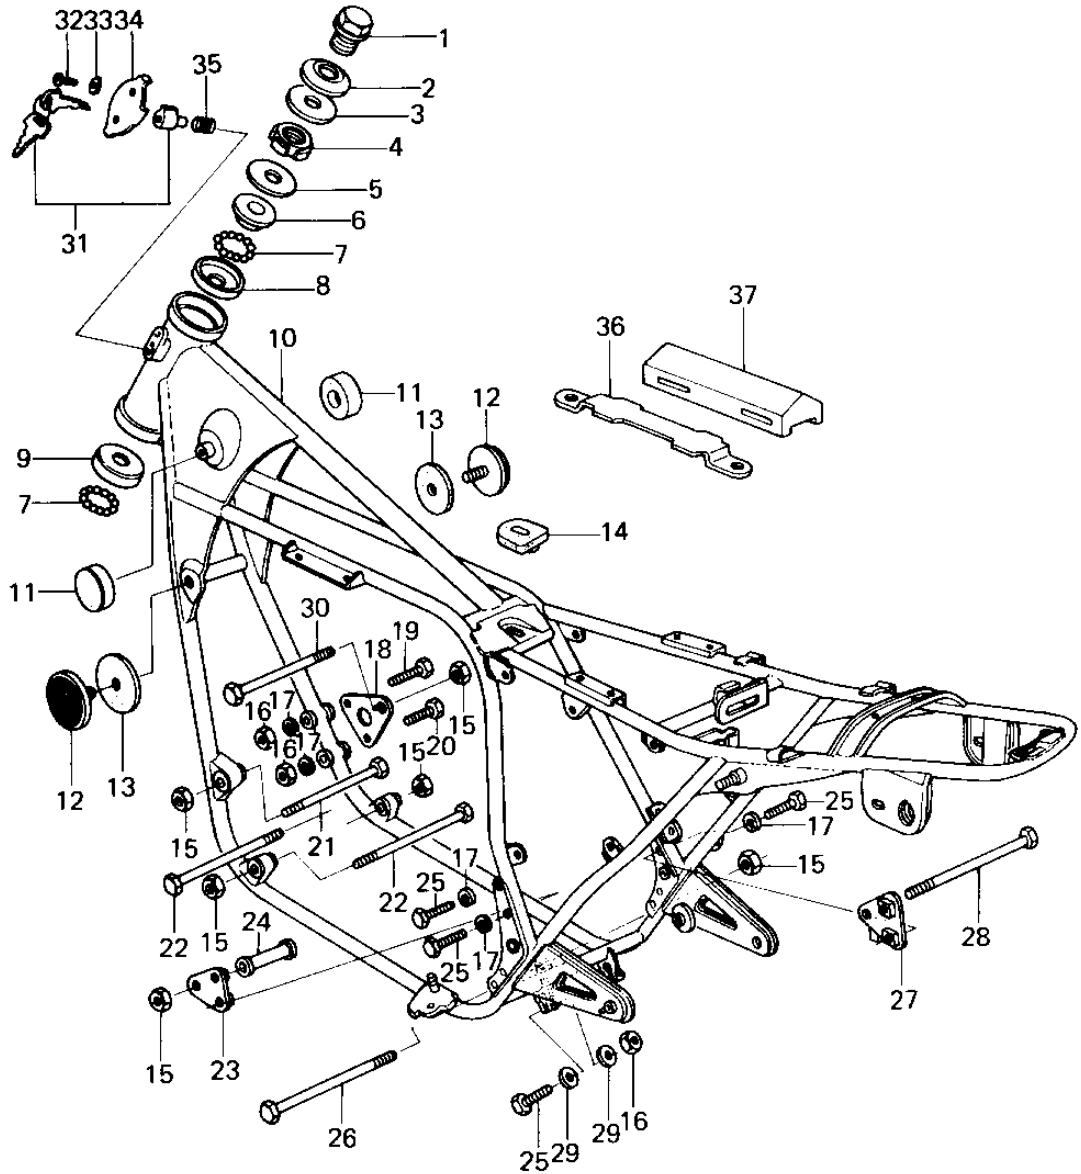

## 1978 650 SR PARTS DIAGRAM

FRAME/FRAME FITTINGS

## 1978 650 SR PARTS LIST

### FRAME/FRAME FITTINGS

ITEM NAME	PART NUMBER	QUANTITY
BOLT,STEERG STEM HEAD (Ref # 1)	92007-031	1
WASHER,STEERG STM HD (Ref # 2)	92022-230	1
WASHER,WAVE (Ref # 3)	46100-003	1
NUT STEERING STEM LCK (Ref # 4)	92090-007	1
CAP, STEERING STEM (Ref # 5)	46098-016	1
CONE,STRNG STM BRNG (Ref # 6)	92047-011	1
BALL STEEL 1/4' (Ref # 7)	600A0800	1
RACE STRNG STEM BERNG (Ref # 8)	92048-006	1
RACE,STRNG STM BRNG (Ref # 9)	92048-008	1
FRAME (Ref # 10)	32002-1015	1
DAMPER RUBBER-FL TANK (Ref # 11)	92075-101	1
REFLECTOR,REFLEX (Ref # 12)	28012-016	1
DAMPER RUBBER,REFLECT (Ref # 13)	92094-011	1
DAMPER RUBBER FUEL TA (Ref # 14)	92075-295	1
NUT,LOCK,10MM (Ref # 15)	92019-021	1
NUT,8MM (Ref # 16)	311B0800	1
WASHER SPRING 8MM (Ref # 17)	461F0800	1
PLATE,FRONT ENG.MOUNT (Ref # 18)	32030-063	1
BOLT-8X63 (Ref # 19)	92001-1397	1
BOLT,HEX HEAD,8X59 (Ref # 20)	110G0859	1
BOLT,HEX HEAD,10X72 (Ref # 21)	92001-1049	1
BOLT,HEX HEAD,10X84 (Ref # 22)	92001-1048	1
PLATE,RR ENG MONT,L.H (Ref # 23)	32030-064	1
COLLAR,L=54MM. (Ref # 24)	92027-275	1
BOLT (Ref # 25)	92001-1578	1
BOLT,HEX HEAD,10X219 (Ref # 26)	92091-032	1
PLATE,RR ENG MONT,R.H (Ref # 27)	32030-065	1
BOLT,ENGINE MOUNTING (Ref # 28)	92091-023	1
WASHER PLAIN 8MM (Ref # 29)	410B0800	1

## 1978 650 SR PARTS LIST

FRAME/FRAME FITTINGS

ITEM NAME	PART NUMBER	QUANTITY
BOLT,HEX HEAD,10X46 (Ref # 30)	92001-1050	1
LOCK-ASSY,STEERING (Ref # 31)	27016-5009	2
SCREW-TAPPING (Ref # 32)	92008-007	1
WASHER (Ref # 33)	92097-003	1
CAP,STEERING LOCK (Ref # 34)	11012-1134	1
SPRING-STEERING LOCK (Ref # 35)	27032-001	1
BRACKET,IGNITION COIL (Ref # 36)	11034-1125	1
DAMPER,IGNITION COIL (Ref # 37)	92075-1033	1