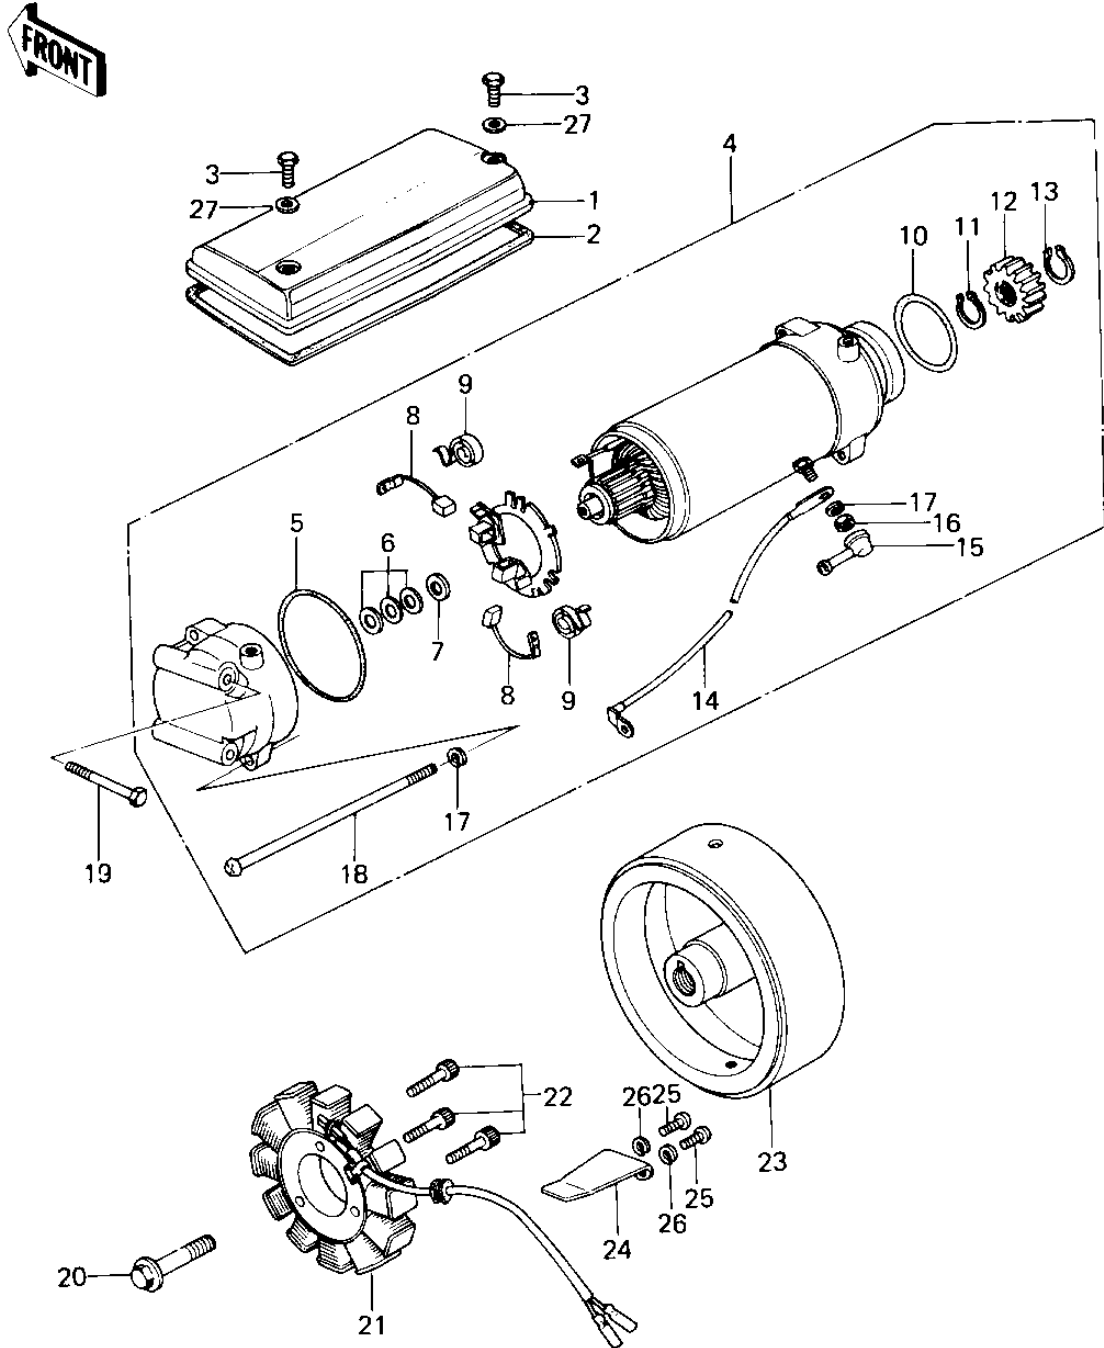

## 1978 650 SR PARTS DIAGRAM

GENERATOR/STARTER MOTOR

## 1978 650 SR PARTS LIST

GENERATOR/STARTER MOTOR

ITEM NAME	PART NUMBER	QUANTITY
COVER,STARTER (Ref # 1)	21165-003	1
GASKET,STARTER COVER (Ref # 2)	21166-003	1
BOLT (6X10) (Ref # 3)	110R0610	1
STARTER-ELECTRIC (Ref # 4)	21163-1022	1
"O" RING,62MM (Ref # 5)	21027-006	1
WASHER,THRUST,0.2T (Ref # 6)	21025-011	1
WASHER,THRUST,1.6T (Ref # 7)	21025-010	1
CARBON BRUSH (Ref # 8)	21039-003	1
SPRING,CARBON BRUSH (Ref # 9)	21040-003	1
"O" RING,40M/M (Ref # 10)	21027-008	1
CIRCLIP (Ref # 11)	92033-034	1
PINION,STARTER (Ref # 12)	21053-004	1
CIRCLIP,13M/M (Ref # 13)	92033-037	1
WIRE-LEAD,STARTER (Ref # 14)	26011-1099	1
CAP,STARTING MOTOR (Ref # 15)	21017-020	1
NUT 6MM (Ref # 16)	312B0600	1
WASHER SPRING 6MM (Ref # 17)	461F0600	1
SCREW,PAN HEAD,6X130 (Ref # 18)	21099-006	1
BOLT-UPSET (Ref # 19)	112G0660	1
BOLT,10X40 (Ref # 20)	92001-1201	1
STATOR (Ref # 21)	21003-1005	1
BOLT-SOCKET,5X30 (Ref # 22)	120P0530	1
FLYWHEEL (Ref # 23)	21050-1003	1
CLAMP,GENERATOR WIRE (Ref # 24)	92037-1122	1
SCREW PAN HEAD 5X12 (Ref # 25)	220B0512	1
WASHER SPRING 5MM (Ref # 26)	461F0500	1
WASHER,PLAIN,6MM (Ref # 27)	410D0600	1