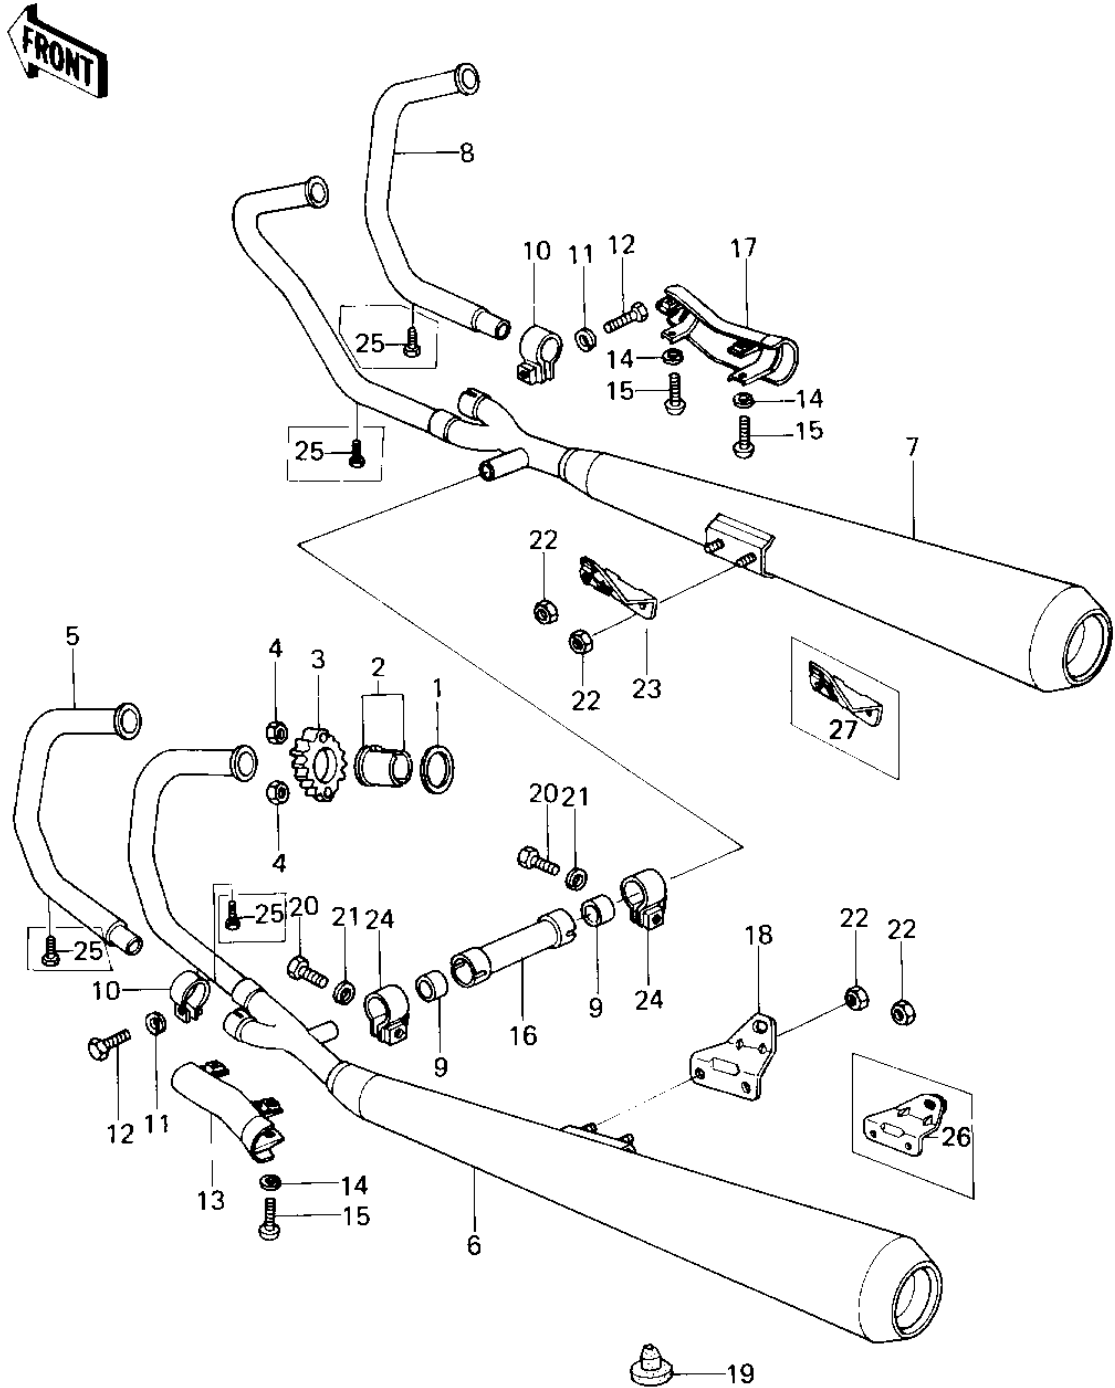

## 1978 650 SR PARTS DIAGRAM

MUFFLERS

## 1978 650 SR PARTS LIST

### MUFFLERS

ITEM NAME	PART NUMBER	QUANTITY
GASKET,EXHAUST PIPE H (Ref # 1)	11009-1866	1
COLLAR,EXHAUST PIPE (Ref # 2)	92027-264	1
HOLDER,EXHAUST PIPE (Ref # 3)	18069-1006	1
NUT,LOCK 6MM (Ref # 4)	92017-014	1
PIPE,EXHAUST,#2 (Ref # 5)	18049-1051	1
PIPE,EXHAUST,#2 (Ref # 5)	18049-1036	1
MUFFLER,L.H. (Ref # 6)	18001-1024	1
MUFFLER ASSY,L.H (Ref # 6)	18001-1035	1
MUFFLER,R.H. (Ref # 7)	18001-1025	2
PIPE EXHAUST,#4 (Ref # 8)	18049-1024	1
PIPE,EXHAUST,#4 (Ref # 8)	18049-1038	1
GASKET,MUFFLER CONNEC (Ref # 9)	11060-1051	1
CLAMP,EXHAUST PIPE (Ref # 10)	92037-1224	1
WASHER SPRING 8MM (Ref # 11)	461F0800	2
BOLT-SMALL-UPSET,8X30 (Ref # 12)	115G0830	2
COVER,MUFFLER,L.H. (Ref # 13)	14025-1029	1
WASHER SPRING 6MM (Ref # 14)	461F0600	1
SCREW PAN HEAD 6X40 (Ref # 15)	220B0640	1
PIPE,MUFFLER CONNECT1 (Ref # 16)	32032-1671	1
COVER,MUFFLER,R.H. (Ref # 17)	14025-1030	1
BRACKET,MUFFLER,L.H. (Ref # 18)	32069-1041	2
DAMPER RUBBER,MAIN ST (Ref # 19)	92075-1002	1
NUT,LOCK,8MM (Ref # 22)	92017-013	1
BRACKET,MUFFLER,R.H. (Ref # 23)	32069-1042	2
CLAMP,PIPE,35MM (Ref # 24)	92037-1223	1
BOLT (6X10) (Ref # 25)	110R0610	1