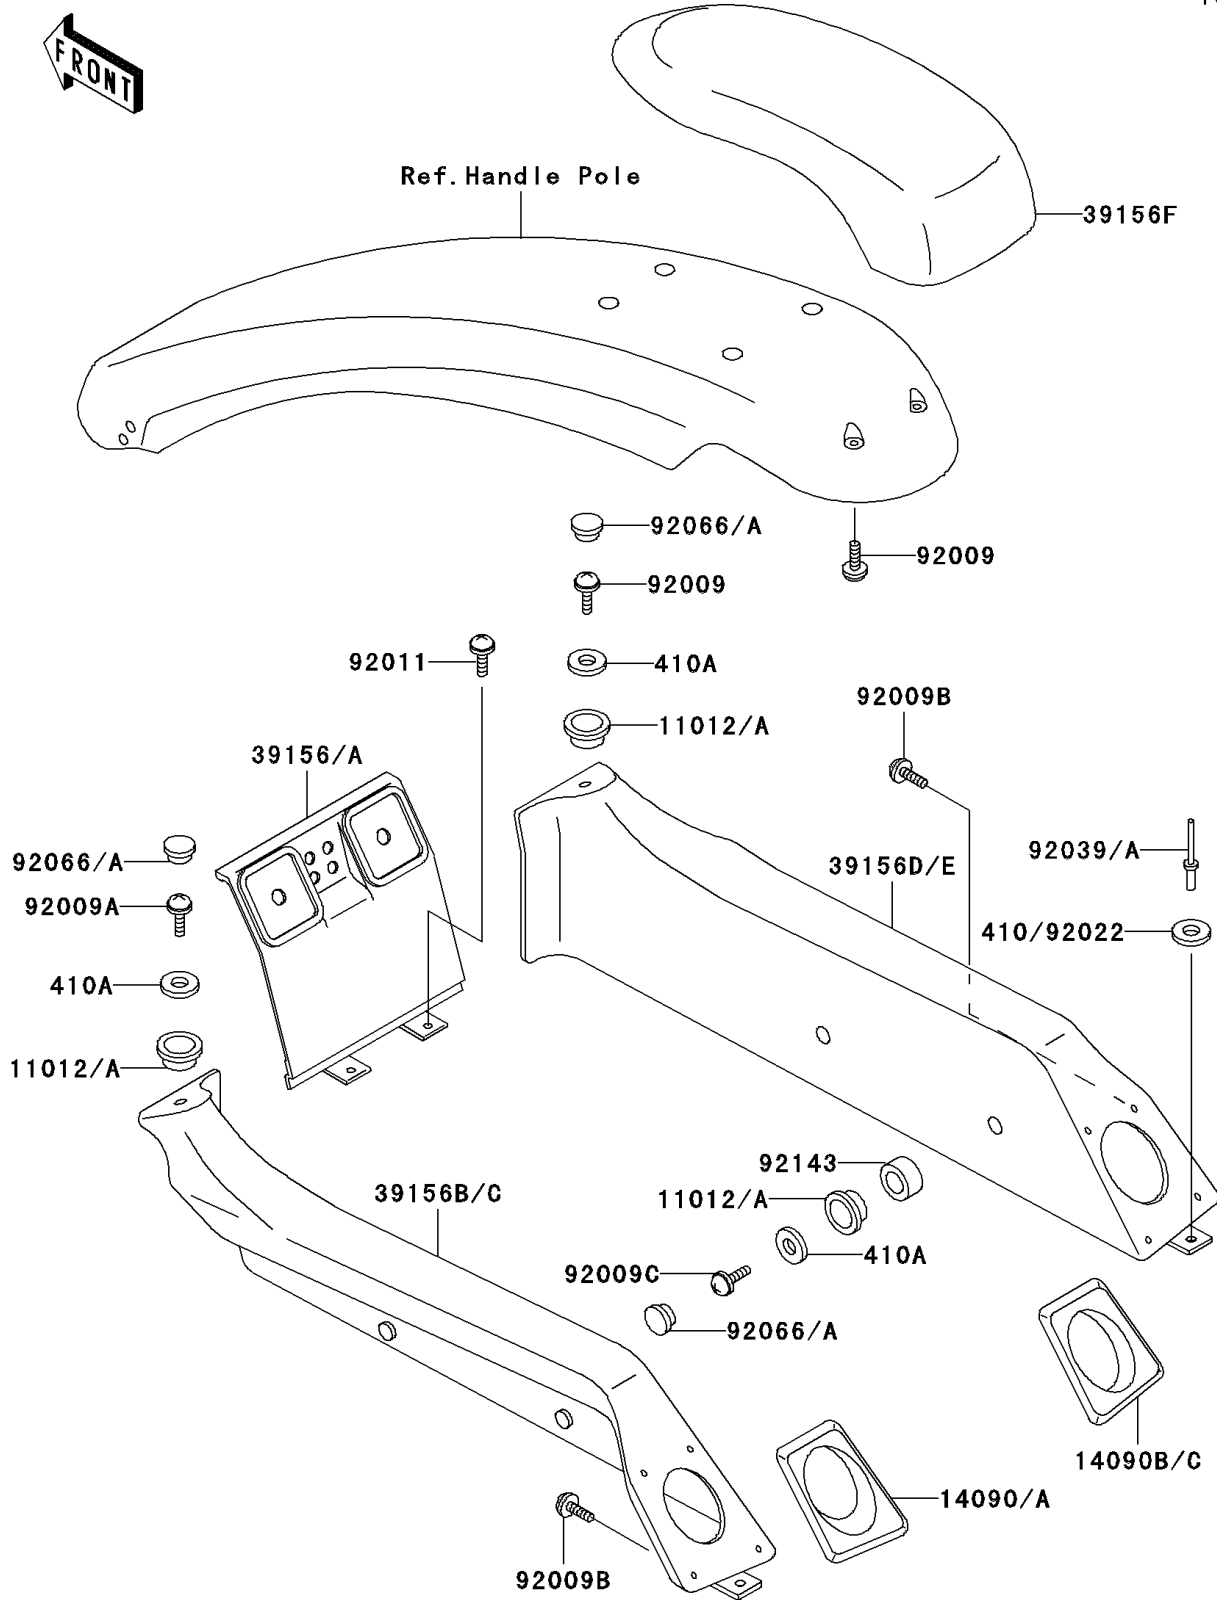

## 1998 JET SKI® SXi Pro PARTS DIAGRAM

Pads

F3147

## 1998 JET SKI® SXi Pro PARTS LIST

### Pads

ITEM NAME	PART NUMBER	QUANTITY
W-PLAIN-S,5MM (Ref # 410)	410S0500	1
WASHER-PLAIN-SMALL,6MM (Ref # 410A)	410S0600	1
CAP,VIOLET (Ref # 11012)	11012-3760-RE	1
COVER,DECK PAD,LH,VIOLET (Ref # 14090)	14090-3716-RE	1
COVER,DECK PAD,RH,VIOLET (Ref # 14090B)	14090-3717-RE	1
PAD,DECK,CNT,VIOLET (Ref # 39156A)	39156-3752-PJ	1
PAD,DECK,LH,J.S.VIOLET (Ref # 39156C)	39156-3761-PJ	1
PAD,DECK,RH,J.S.VIOLET (Ref # 39156E)	39156-3762-PJ	1
PAD,HANDLE POLE,UPP,BLACK (Ref # 39156F)	39156-3787-MA	1
SCREW,TAPPING,5X20 (Ref # 92009)	92009-3716	1
SCREW,TAPPING,5X30 (Ref # 92009A)	92009-3794	1
SCREW,TAPPING,3X10 (Ref # 92009B)	92009-3802	1
SCREW,TAPPING,5X25 (Ref # 92009C)	92009-3803	1
SCREW,TAPPING (Ref # 92011)	92011-561	1
RIVET (Ref # 92039)	92039-3747	1
PLUG,VIOLET (Ref # 92066)	92066-3738-RE	1
COLLAR,6X10X5 (Ref # 92143)	92143-3737	1