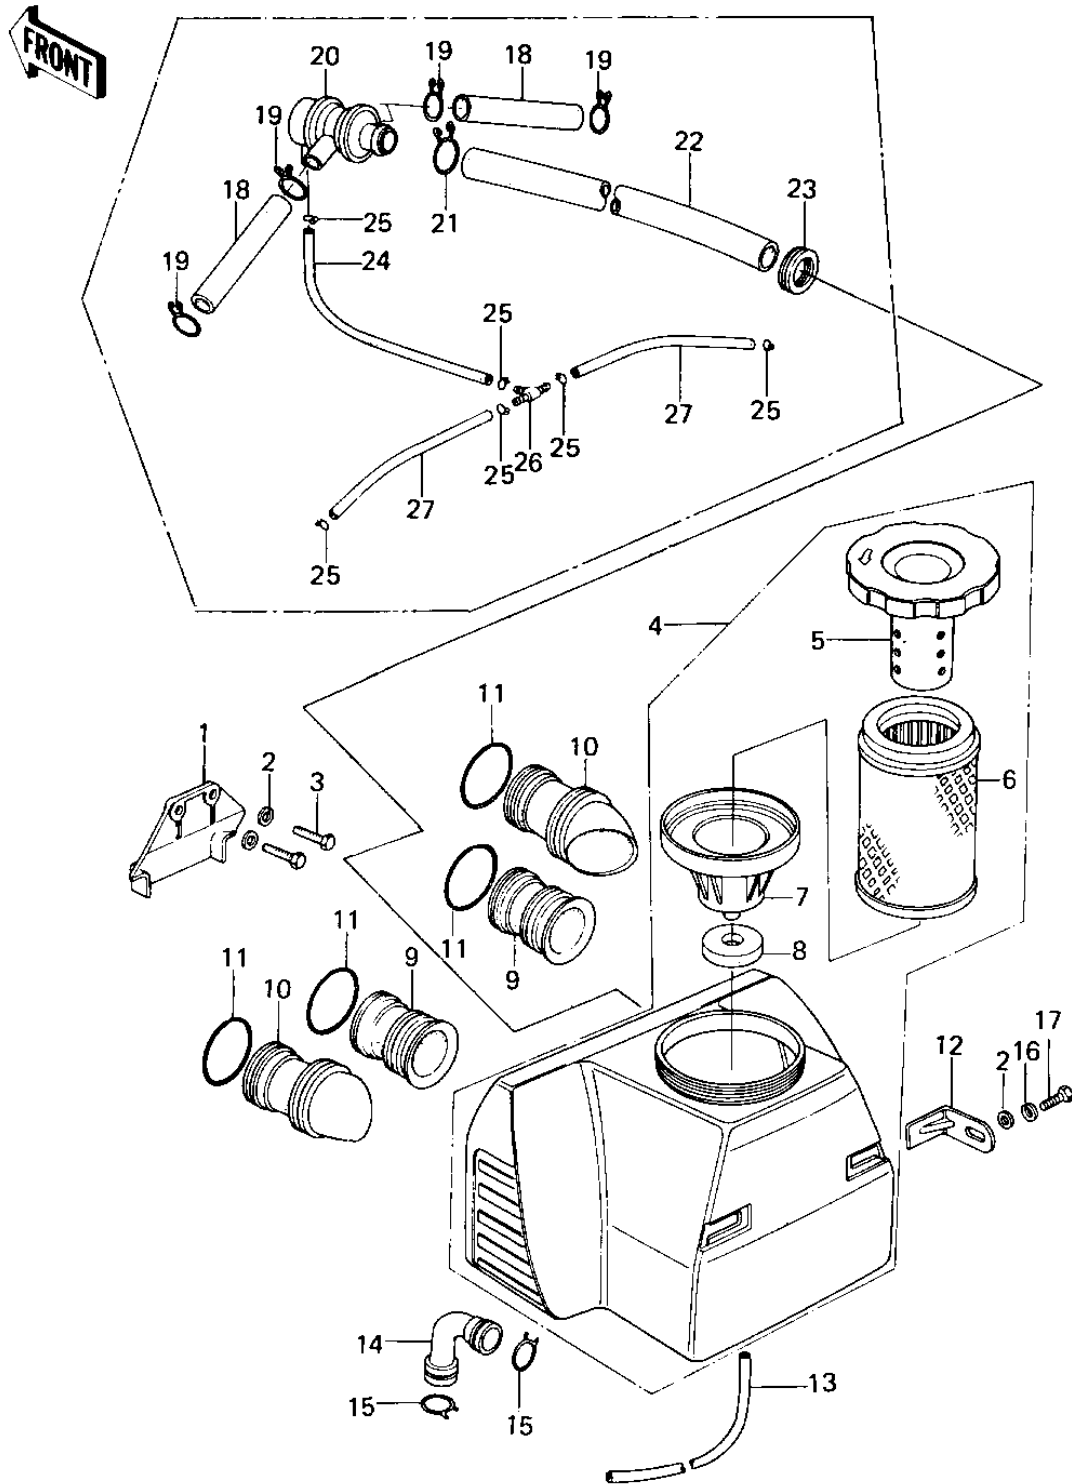

1978 650 SR PARTS DIAGRAM

AIR CLEANER

1978 650 SR PARTS LIST

AIR CLEANER

ITEM NAME	PART NUMBER	QUANTITY
BAFFLE PLT,AIR CLEANER (Ref # 1)	11019-003	1
WASHER PLAIN 6MM (Ref # 2)	411B0600	1
BOLT-UPSET (Ref # 3)	112G0618	1
FILTER-ASSY (Ref # 4)	11010-1079	1
FILTER-ASSY-AIR (Ref # 4)	11010-1078	1
CAP,AIR CLEANER (Ref # 5)	11012-069	1
ELEMENT,AIR CLNR (Ref # 6)	11013-1006	1
HOLDER,INLET PIPE (Ref # 7)	11033-006	1
GASKET,HOLDER (Ref # 8)	11039-003	1
INLET DUCT,#2,3 (Ref # 9)	11015-057	1
INLET PIPE,#1.4 (Ref # 10)	11015-063	1
SPRING COIL (Ref # 11)	92081-047	1
BRACKET,AIR CLEANER (Ref # 12)	32070-038	1
UNAVAILABLE IN PRICE BOOK (Ref # 13)	700Q6200	1
TUBE,BREATHING (Ref # 14)	92059-137	1
CLAMP BREATHING PIPE (Ref # 15)	92037-028	1
WASHER SPRING 6MM (Ref # 16)	461F0600	1
BOLT-UPSET,6X12 (Ref # 17)	112G0612	1
TUBE,14X20X100 (Ref # 18)	92059-1042	1
CLAMP,BREATHING TUBE (Ref # 19)	92037-213	1
VALVE ASSY,AIR SWITCH (Ref # 20)	16126-1005	1
CLAMP (Ref # 21)	92037-1076	1
TUBE,19X25X415 (Ref # 22)	92059-1041	1
GROMMET,AIR CLEANER (Ref # 23)	92071-1013	1
TUBE,4X9X290 (Ref # 24)	92059-1043	1
CLAMP-PIPE (Ref # 25)	92037-072	1
FITTING,TUBE (Ref # 26)	92005-1017	1
TUBE,VACUUM,LONG (Ref # 27)	92059-1162	1