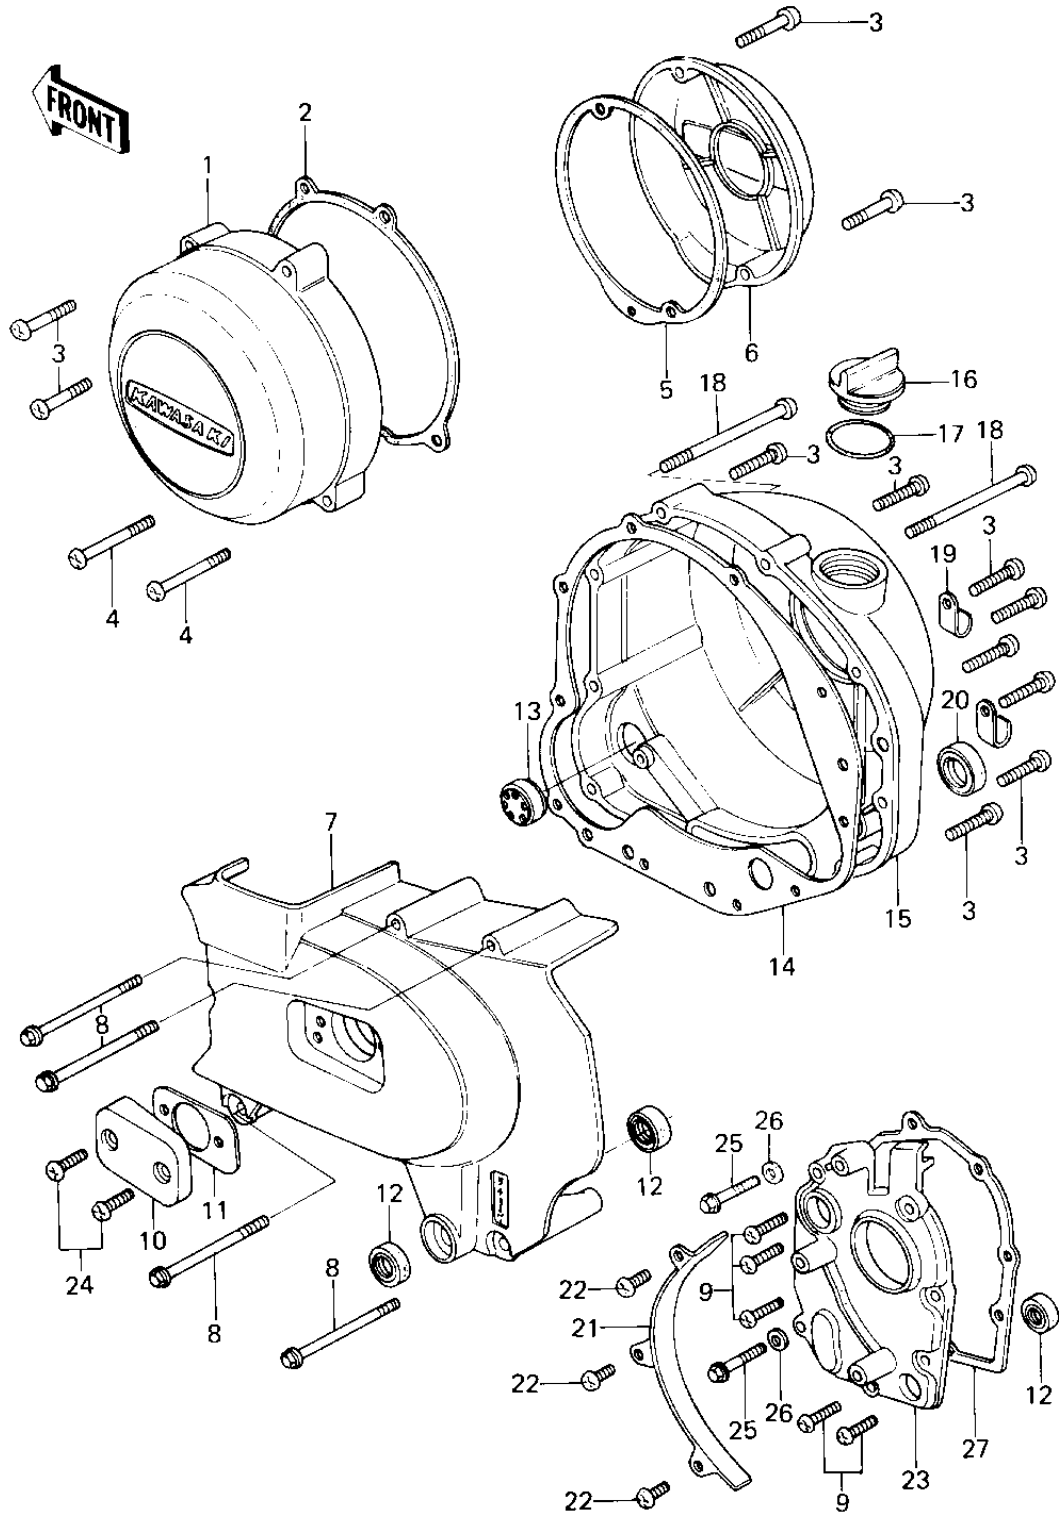

1978 650 SR PARTS DIAGRAM

ENGINE COVERS

1978 650 SR PARTS LIST

ENGINE COVERS

ITEM NAME	PART NUMBER	QUANTITY
COVER,GENERATOR,BUFF (Ref # 1)	14031-1028	1
GASKET,GENERATOR COVE (Ref # 2)	11009-1987	1
SCREW PAN HEAD 6X30 (Ref # 3)	220B0630	1
SCREW PAN HEAD 6X40 (Ref # 4)	220B0640	1
GASKET,PULSING COIL C (Ref # 5)	11060-1053	1
CAP,BREAKER POINT,BUF (Ref # 6)	11012-1035	1
COVER,ENG SPROCKT,BUF (Ref # 7)	14026-035-80	1
BOLT-FLANGED,6X70 (Ref # 8)	130G0670	1
SCREW PAN HEAD 6X20 (Ref # 9)	220B0620	1
COVER,CLUTCH ADJUSTNG (Ref # 10)	14028-006-80	1
GASKET,CLUTCH ADJ CAP (Ref # 11)	14049-004	1
OIL SEAL,TB13225.5 (Ref # 12)	92051-005	1
GAUGE,OIL LEVEL (Ref # 13)	52015-004	1
GASKET,R.H.ENG COVER (Ref # 14)	14046-035	1
COVER,R.H.ENG,BUFF FN (Ref # 15)	14032-117-80	1
PLUG,OIL FILLER (Ref # 16)	16115-013	1
"O" RING,31MM (Ref # 17)	92055-049	1
SCREW PAN HEAD 6X80 (Ref # 18)	220B0680	1
CLAMP,WIRING HARNESS (Ref # 19)	21126-008	1
OIL SEAL SB20285 (Ref # 20)	92049-012	1
GUIDE,CHAIN (Ref # 21)	12053-1006	1
BOLT-UPSET 6X14 (Ref # 22)	112B0614	1
COVER,MISSION (Ref # 23)	14024-011	1
SCREW PAN HEAD 6X18 (Ref # 24)	220B0618	1
BOLT,HEX HEAD,6X35 (Ref # 25)	92001-164	1
WASHER OIL PUMP BANJO (Ref # 26)	92022-077	1
GASKET,TRANSMISSION C (Ref # 27)	11060-1056	1