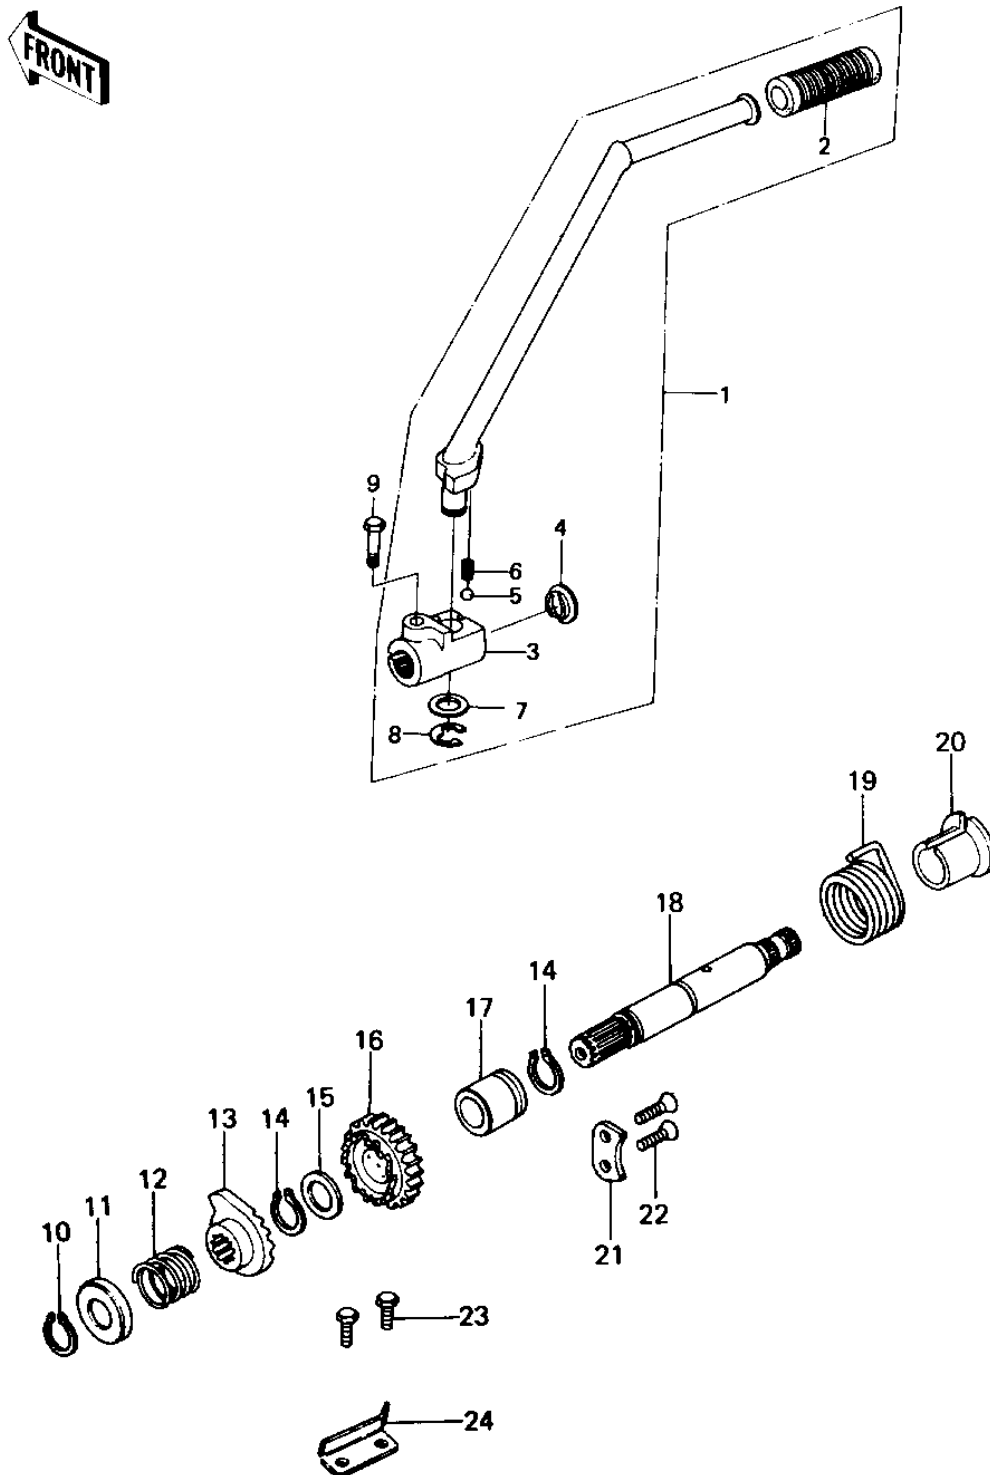

1978 650 SR PARTS DIAGRAM

KICKSTARTER MECHANISM

1978 650 SR PARTS LIST

KICKSTARTER MECHANISM

ITEM NAME	PART NUMBER	QUANTITY
PEDAL ASSY,KICK (Ref # 1)	13064-1005	1
RUBBER KICK PEDAL (Ref # 2)	13063-004	1
BOSS,KICK (Ref # 3)	13061-1008	1
PLUG,A,KICKSTARTER (Ref # 4)	92066-058	1
BALL STEEL 1/4' (Ref # 5)	600A0800	1
SPRING (Ref # 6)	92081-154	1
WASHER,PLAIN (Ref # 7)	92022-1019	1
CIRCLIP 10MM (Ref # 8)	482J0100	1
BOLT-HEX HEAD,6X32 (Ref # 9)	110N0632	1
CIRCLIP,19MM (Ref # 10)	480J1900	1
CAP,KICKSTARTER (Ref # 11)	92102-008	1
UNAVAILABLE IN PRICE BOOK (Ref # 12)	92061-104	1
RATCHET,KICK SHAFT (Ref # 13)	13078-011	1
CIRCLIP, 20MM (Ref # 14)	480J2000	1
WASHER THRUST (Ref # 15)	92022-112	1
GEAR,KICKSTARTER,20T (Ref # 16)	13068-035	1
BUSHING,KICK SHAFT (Ref # 17)	92028-175	1
SHAFT,KICKSTARTER (Ref # 18)	13066-045	1
SPRING,KICK RETURN (Ref # 19)	92082-006	1
GUIDE,KICK SPRING (Ref # 20)	13070-009	1
PLATE-DRUM LEV POSTON (Ref # 21)	13169-007	1
SCREW CNTSNK HD 6X12 (Ref # 22)	221B0612	1
BOLT-UPSET (Ref # 23)	112G0614	1
STOPPER,KICKSTARTER (Ref # 24)	13072-018	1