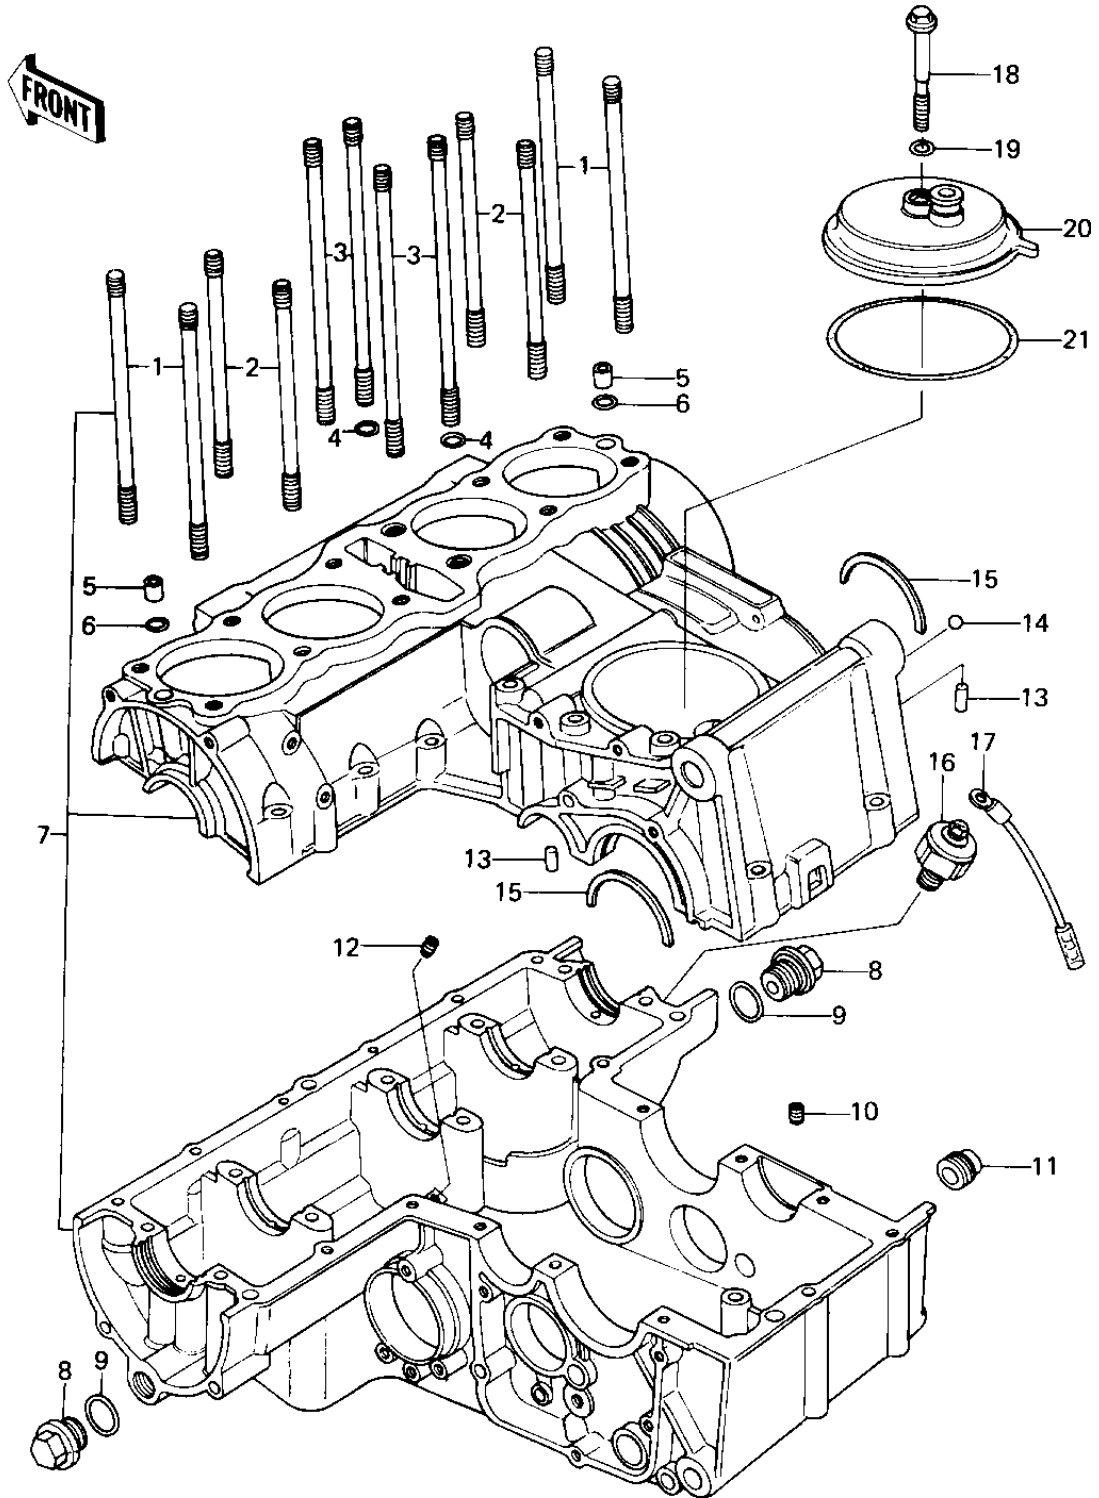

1978 650 SR PARTS DIAGRAM

CRANKCASE/BREATHER COVER

1978 650 SR PARTS LIST

CRANKCASE/BREATHER COVER

ITEM NAME	PART NUMBER	QUANTITY
STUD,10X133 (Ref # 1)	92004-1004	1
STUD,10X116 (Ref # 2)	92004-1007	1
STUD,10X153 (Ref # 3)	92004-062	1
"O" RING,8.8MM (Ref # 4)	92055-099	1
NOZZLE (Ref # 5)	92062-016	1
O RING (Ref # 6)	670D2010	1
CRANKCASE SET (Ref # 7)	14001-5046	1
PLUG (Ref # 8)	92066-066	1
RING-O (Ref # 9)	92055-1146	1
NOZZLE (Ref # 10)	92062-015	1
NOZZLE (Ref # 11)	92062-014	1
NOZZLE,OIL BIAS (Ref # 12)	92062-011	1
PIN DOWEL 6MM (Ref # 13)	92042-016	1
PLUG (Ref # 14)	92066-057	1
RING BEARING SETTING (Ref # 15)	14013-004	1
SWITCH ASY,OIL PRSSUR (Ref # 16)	16144-006	1
WIRE,LEAD,OIL SWITCH (Ref # 17)	26011-1011	1
BOLT,HEX HEAD,8X72 (Ref # 18)	92003-107	1
"O" RING,8MM (Ref # 19)	670B1508	1
BODY-BREATHER (Ref # 20)	14070-1008	1
"O" RING,91MM (Ref # 21)	92055-052	1