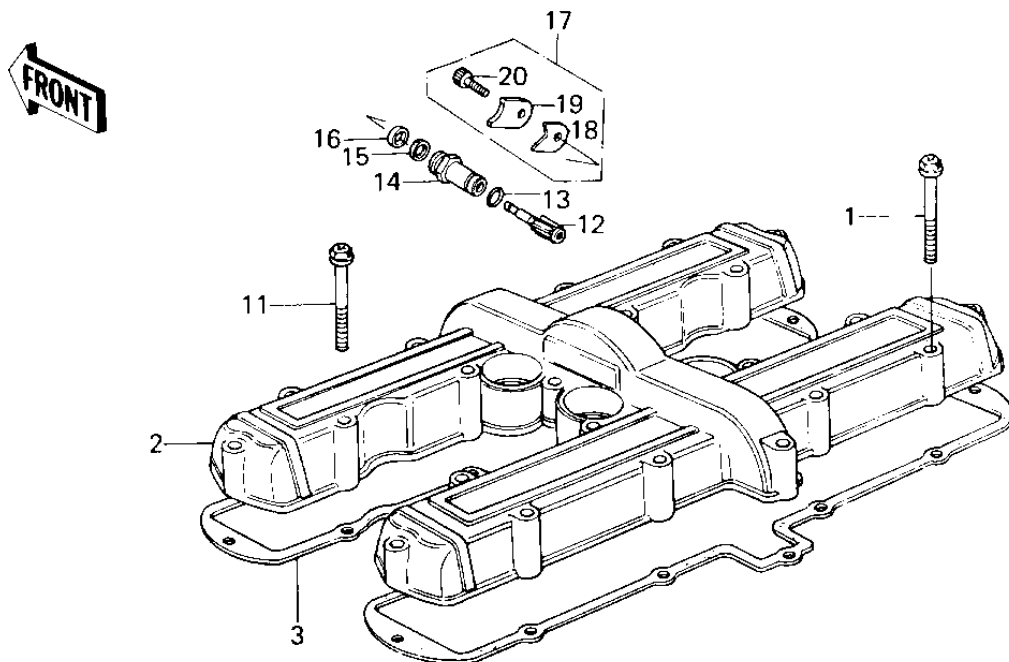

1978 650 SR PARTS DIAGRAM

CYLINDER HEAD COVER

1978 650 SR PARTS LIST

CYLINDER HEAD COVER

ITEM NAME	PART NUMBER	QUANTITY
BOLT,HEX HEAD,6X45 (Ref # 1)	92001-165	2
COVER,CYLINDER HEAD (Ref # 2)	11022-009-2H	1
GASKET,CYL HEAD COVER (Ref # 3)	11009-1025	1
BOLT,HEX HEAD,6X65 (Ref # 4)	92001-1102	1
BOLT,FLANGED,6X22 (Ref # 5)	92001-1352	1
CAP ASSY,L.H,REED VLV (Ref # 6)	14075-5002	1
CAP ASSY,R.H,REED VLV (Ref # 7)	14075-5001	1
VALVE ASSY REED (Ref # 8)	12021-1003	1
COVER,CYLINDER HEAD (Ref # 9)	14025-1058	1
GASKET,CYL HEAD COVER (Ref # 10)	11009-1065	1
GEAR,TACHOMETER,10T (Ref # 12)	13223-011	1
RING-O,10MM (Ref # 13)	92055-1149	1
GUIDE,TACHOMETER GEAR (Ref # 14)	92087-010	1
OIL SEAL (Ref # 15)	92050-075	1
GASKET,TACHOMETER GER (Ref # 16)	92065-103	1
HOLDER SET,TACHOMETER (Ref # 17)	13091-5001	1
HOLDER,TACHOMETR,3.2T (Ref # 18)	13091-1009	1
HOLDER,TACHOMETER2.3T (Ref # 19)	13091-1008	1
BOLT,6X14 (Ref # 20)	120P0614	1