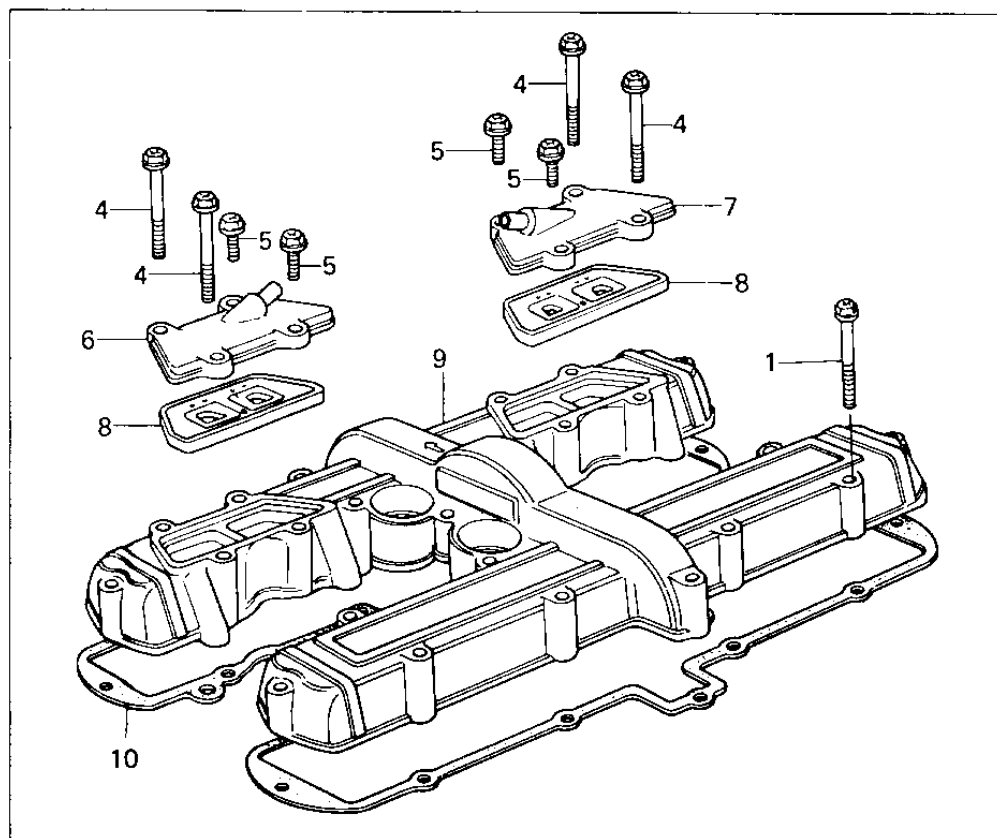

1978 650 SR PARTS DIAGRAM

CYLINDER HEAD COVER

1978 650 SR PARTS LIST

CYLINDER HEAD COVER

ITEM NAME	PART NUMBER	QUANTITY
BOLT,HEX HEAD,6X45 (Ref # 1)	92001-165	2
COVER,CYLINDER HEAD (Ref # 2)	11022-009-2H	1
GASKET,CYL HEAD COVER (Ref # 3)	11009-1025	1
BOLT,HEX HEAD,6X65 (Ref # 4)	92001-1102	1
BOLT,FLANGED,6X22 (Ref # 5)	92001-1352	1
CAP ASSY,L.H,REED VLV (Ref # 6)	14075-5002	1
CAP ASSY,R.H,REED VLV (Ref # 7)	14075-5001	1
VALVE ASSY REED (Ref # 8)	12021-1003	1
COVER,CYLINDER HEAD (Ref # 9)	14025-1058	1
GASKET,CYL HEAD COVER (Ref # 10)	11009-1065	1
GEAR,TACHOMETER,10T (Ref # 12)	13223-011	1
RING-O,10MM (Ref # 13)	92055-1149	1
GUIDE,TACHOMETER GEAR (Ref # 14)	92087-010	1
OIL SEAL (Ref # 15)	92050-075	1
GASKET,TACHOMETER GER (Ref # 16)	92065-103	1
HOLDER SET,TACHOMETER (Ref # 17)	13091-5001	1
HOLDER,TACHOMETR,3.2T (Ref # 18)	13091-1009	1
HOLDER,TACHOMETER2.3T (Ref # 19)	13091-1008	1
BOLT,6X14 (Ref # 20)	120P0614	1