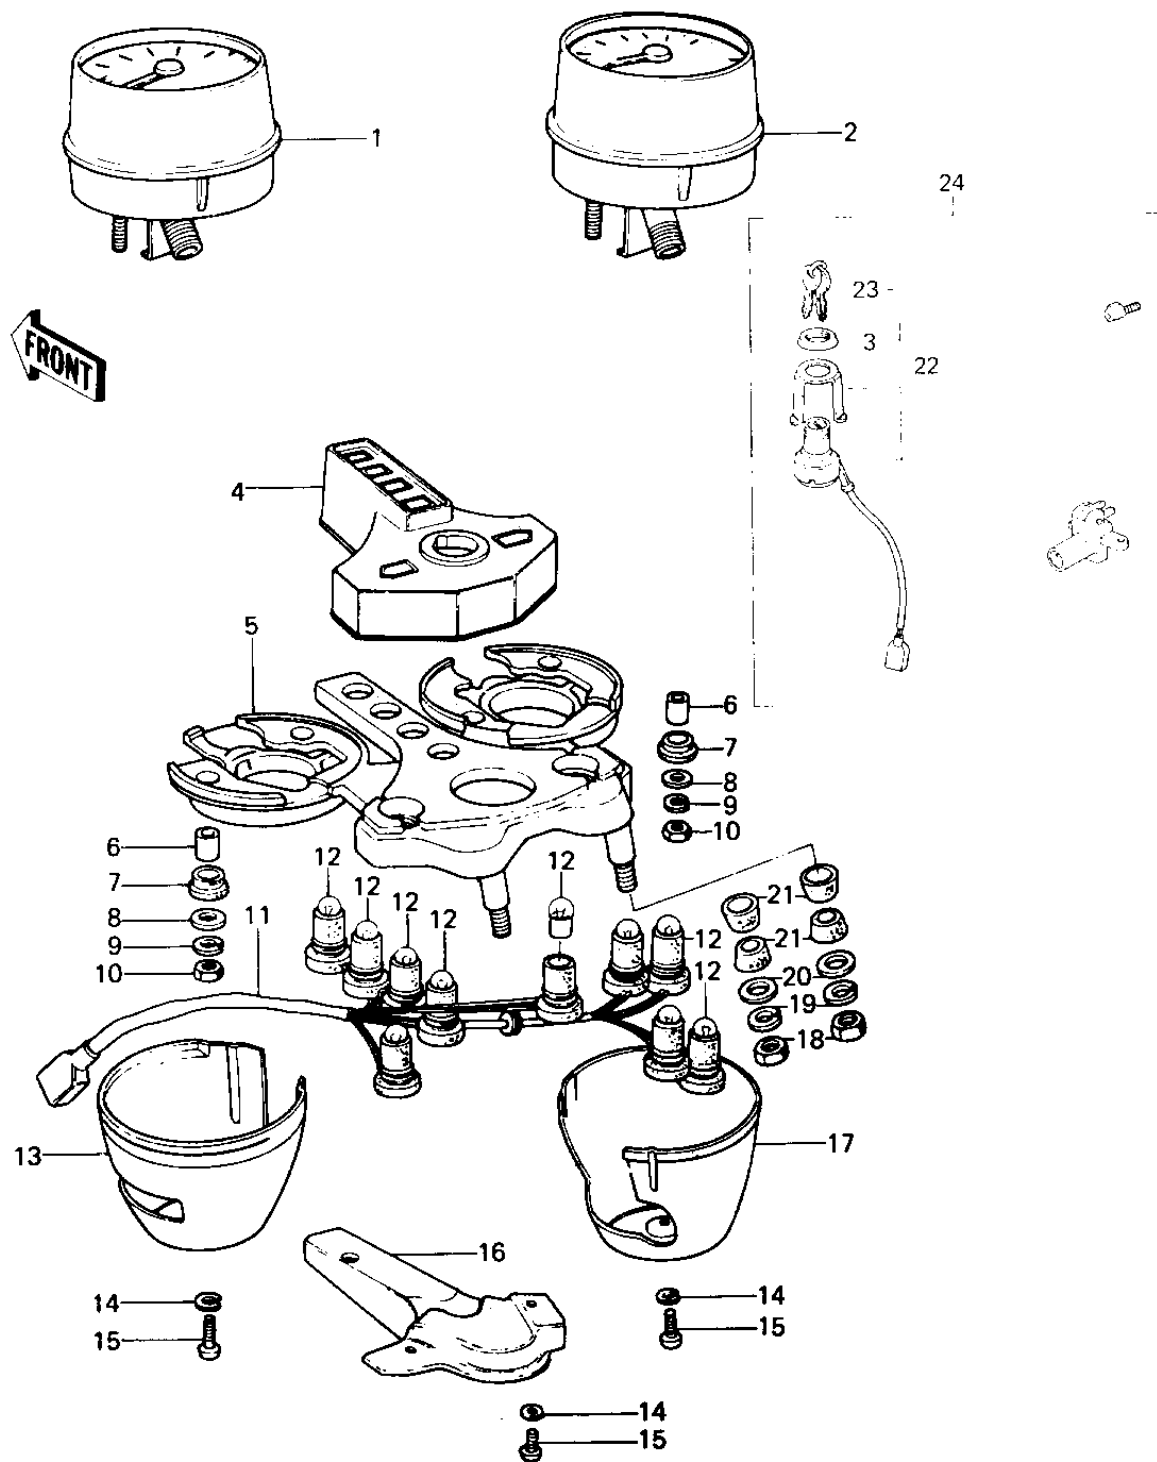

## 1977 650 Custom PARTS DIAGRAM

METERS/IGNITION SWITCH

Re

## 1977 650 Custom PARTS LIST

### METERS/IGNITION SWITCH

ITEM NAME	PART NUMBER	QUANTITY
SPEEDOMETER,MPH (Ref # 1)	25006-052	1
SPEEDOMETER ASSY,KPH (Canada) (Ref # 1)	25005-1013	1
SPEEDO ASSY,KPH (Canada) (Ref # 1)	25006-054	1
SPEEDOMETER,MPH (Ref # 1)	25005-1037	2
TACHOMETER (Ref # 2)	25027-011	1
TACHOMETER ASSY (Ref # 2)	25015-1011	1
NUT,IGNITION SW LOCK (Ref # 3)	27007-004	1
COVER,METER,INDICATE (Ref # 4)	25023-015	1
BRACKET,METER (Ref # 5)	25008-045	1
COLLAR,METER (Ref # 6)	92027-211	1
RUBBER,METER (Ref # 7)	92075-172	1
WASHER,PLAIN,5MM (Ref # 8)	92022-241	1
WASHER SPRING 5MM (Ref # 9)	461F0500	1
NUT 5MM (Ref # 10)	312B0500	1
SOCKET,SPEEDOMETER (Ref # 11)	25011-049	1
BULB 12V 3W (Ref # 12)	92069-018	1
COVER,SPEEDOMETER (Ref # 13)	25012-010	1
WASHER SPRING 3MM (Ref # 14)	461F0300	1
SCREW PAN HEAD 3X8 (Ref # 15)	220B0308	1
COVER,METER BRACKET (Ref # 16)	25024-006	1
COVER,TACHOMETER (Ref # 17)	25012-011	1
NUT,8MM (Ref # 18)	311B0800	1
WASHER SPRING 8MM (Ref # 19)	461F0800	1
WASHER PLAIN 8MM (Ref # 20)	411B0800	1
DAMPER RUBBER (Ref # 21)	92075-080	1
SWITCH ASSY,IGNITION (Ref # 22)	27005-5001	1
SWITCH ASSY,IGNITION (Ref # 22)	27005-5007	1
KEY SET,#801 (Ref # 23)	27008-068-01	1
KEY SET,#845 (Ref # 23)	27008-068-45	1

## 1977 650 Custom PARTS LIST

METERS/IGNITION SWITCH

ITEM NAME	PART NUMBER	QUANTITY
KEY,BLANK (Ref # 23)	27008-1014	1
KEY-LOCK,BLANK (Ref # 23)	27008-1103	1
LOCK SET,KZ650B3 (Ref # 24)	27004-5020	1