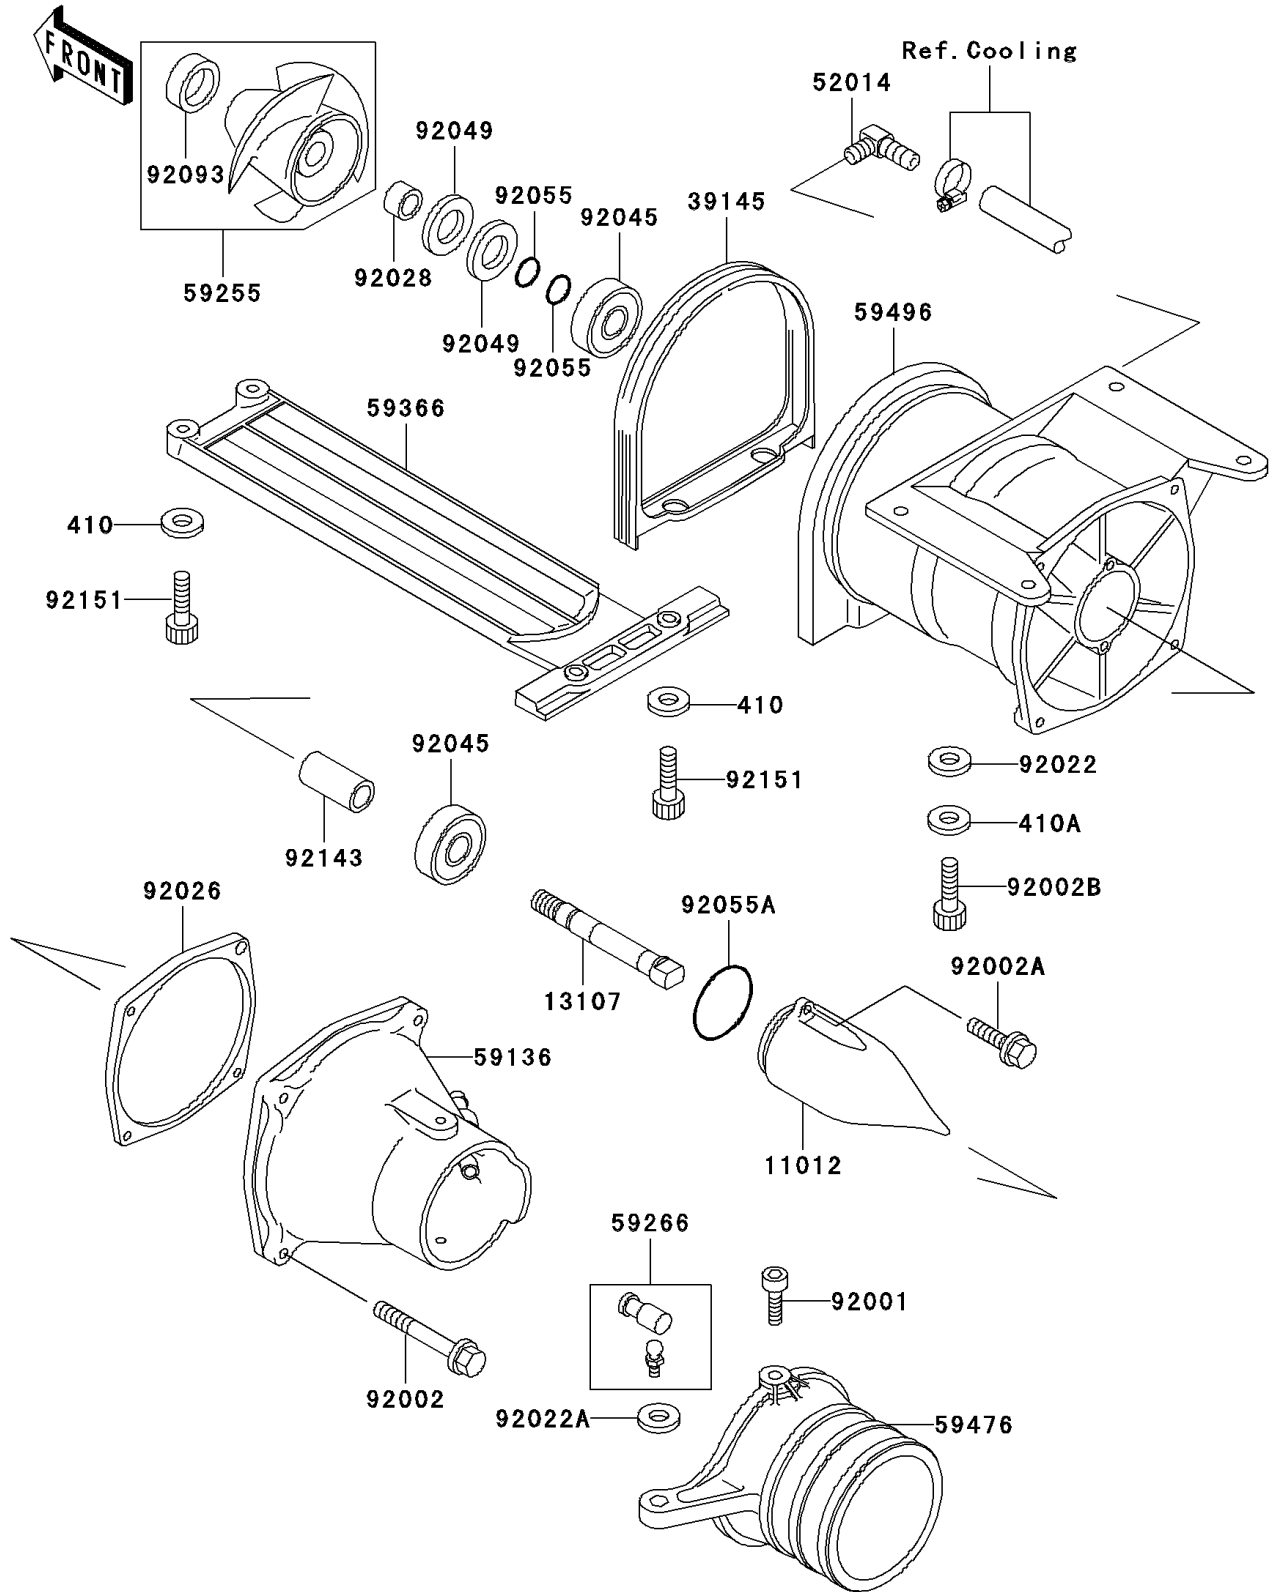

## 1998 JET SKI® SXi Pro PARTS DIAGRAM

Jet Pump

E3191

## 1998 JET SKI® SXi Pro PARTS LIST

Jet Pump

ITEM NAME	PART NUMBER	QUANTITY
WASHER-PLAIN-SMALL,6MM (Ref # 410)	410S0600	1
WASHER-PLAIN-SMALL,8MM (Ref # 410A)	410S0800	1
CAP,JET PUMP (Ref # 11012)	11012-3712	1
SHAFT,JET PUMP (Ref # 13107)	13107-3721	1
TRIM-SEAL (Ref # 39145)	39145-3735	1
ELBOW (Ref # 52014)	52014-3708	1
NOZZLE-PUMP (Ref # 59136)	59136-3730	1
IMPELLER-COMP (Ref # 59255)	59255-3706	1
JOINT-BALL (Ref # 59266)	59266-3707	1
GRATE (Ref # 59366)	59366-3715	1
NOZZLE-STRG (Ref # 59476)	59476-3713	1
VANE-GUIDE (Ref # 59496)	59496-3726	1
BOLT,SOCKET,6X11 (Ref # 92001)	92001-3701	1
BOLT,6X40 (Ref # 92002)	92002-3716	1
BOLT,6X16 (Ref # 92002A)	92002-3728	1
BOLT,SOCKET,8X20 (Ref # 92002B)	92002-3771	1
WASHER,8.4X23X2.5 (Ref # 92022)	92022-3744	1
WASHER (Ref # 92022A)	92022-567	1
SPACER,JET PUMP (Ref # 92026)	92026-3708	1
BUSHING,17X25X15 (Ref # 92028)	92028-3717	1
BEARING-BALL,#63032RD (Ref # 92045)	92045-3706	1
SEAL-OIL,TBY25X47X6 (Ref # 92049)	92049-3714	1
RING-O,OIL FILTER (Ref # 92055)	92055-1021	1
RING-O (Ref # 92055A)	92055-3706	1
SEAL,JET PUMP (Ref # 92093)	92093-3739	1
COLLAR,17.4X25.4X53 (Ref # 92143)	92143-3708	1
BOLT,SOCKET,6X20 (Ref # 92151)	92151-3774	1