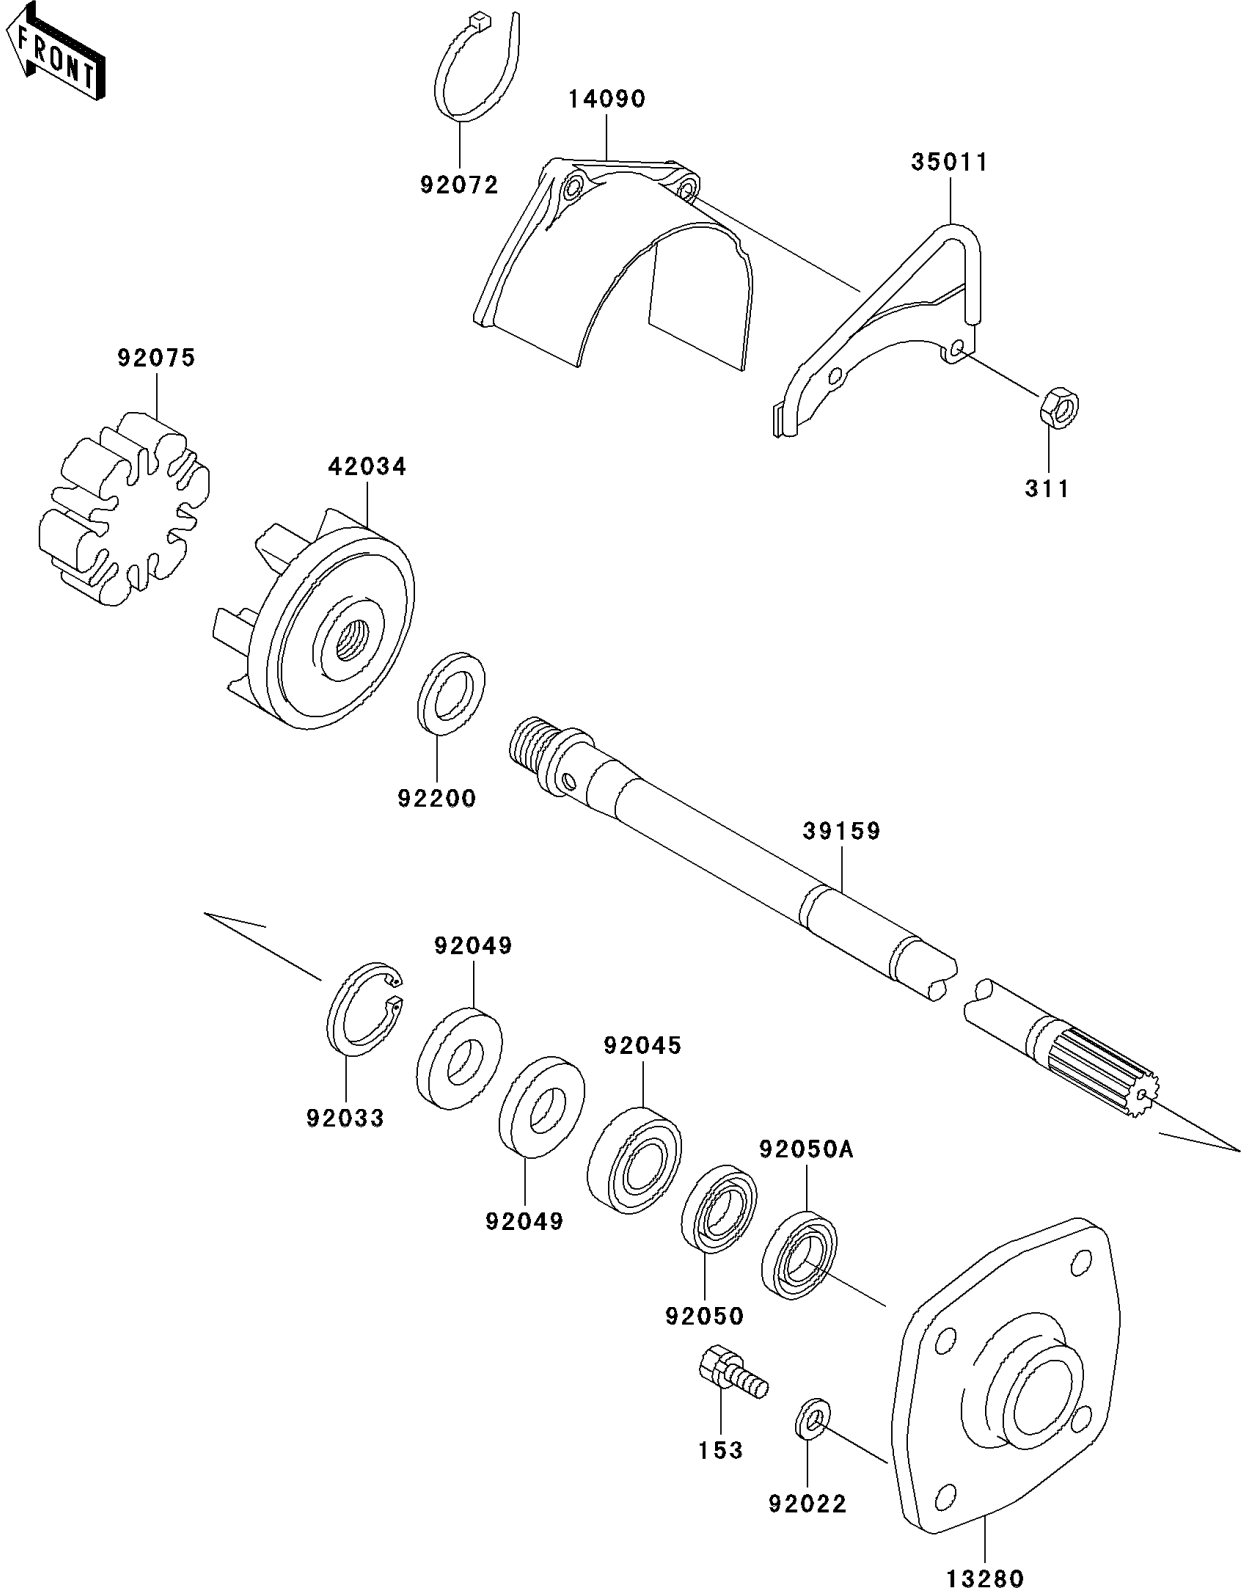

## 1998 JET SKI® SXi Pro PARTS DIAGRAM

Drive Shaft

E3134

## 1998 JET SKI® SXi Pro PARTS LIST

Drive Shaft

ITEM NAME	PART NUMBER	QUANTITY
BOLT-WS-SMALL (Ref # 153)	153R0825	1
NUT-HEX,6MM (Ref # 311)	311R0600	1
HOLDER (Ref # 13280)	13280-3730	1
COVER,COUPLING (Ref # 14090)	14090-3761	1
STAY (Ref # 35011)	35011-3704	1
SHAFT-DRIVE (Ref # 39159)	39159-3729	1
COUPLING (Ref # 42034)	42034-3707	1
WASHER,8.2X18X1.5 (Ref # 92022)	92022-1964	1
RING-SNAP,42MM (Ref # 92033)	92033-3713	1
BEARING-BALL,60042RD (Ref # 92045)	92045-3705	1
SEAL-OIL,S620426 (Ref # 92049)	92049-3707	1
SEAL-OIL,SCY20368 (Ref # 92050)	92050-502	1
SEAL-OIL,SC20367 (Ref # 92050A)	92050-503	1
BAND,L=201 (Ref # 92072)	92072-3778	1
DAMPER,COUPLING (Ref # 92075)	92075-520	1
WASHER,20X28X2.0 (Ref # 92200)	92200-3731	1