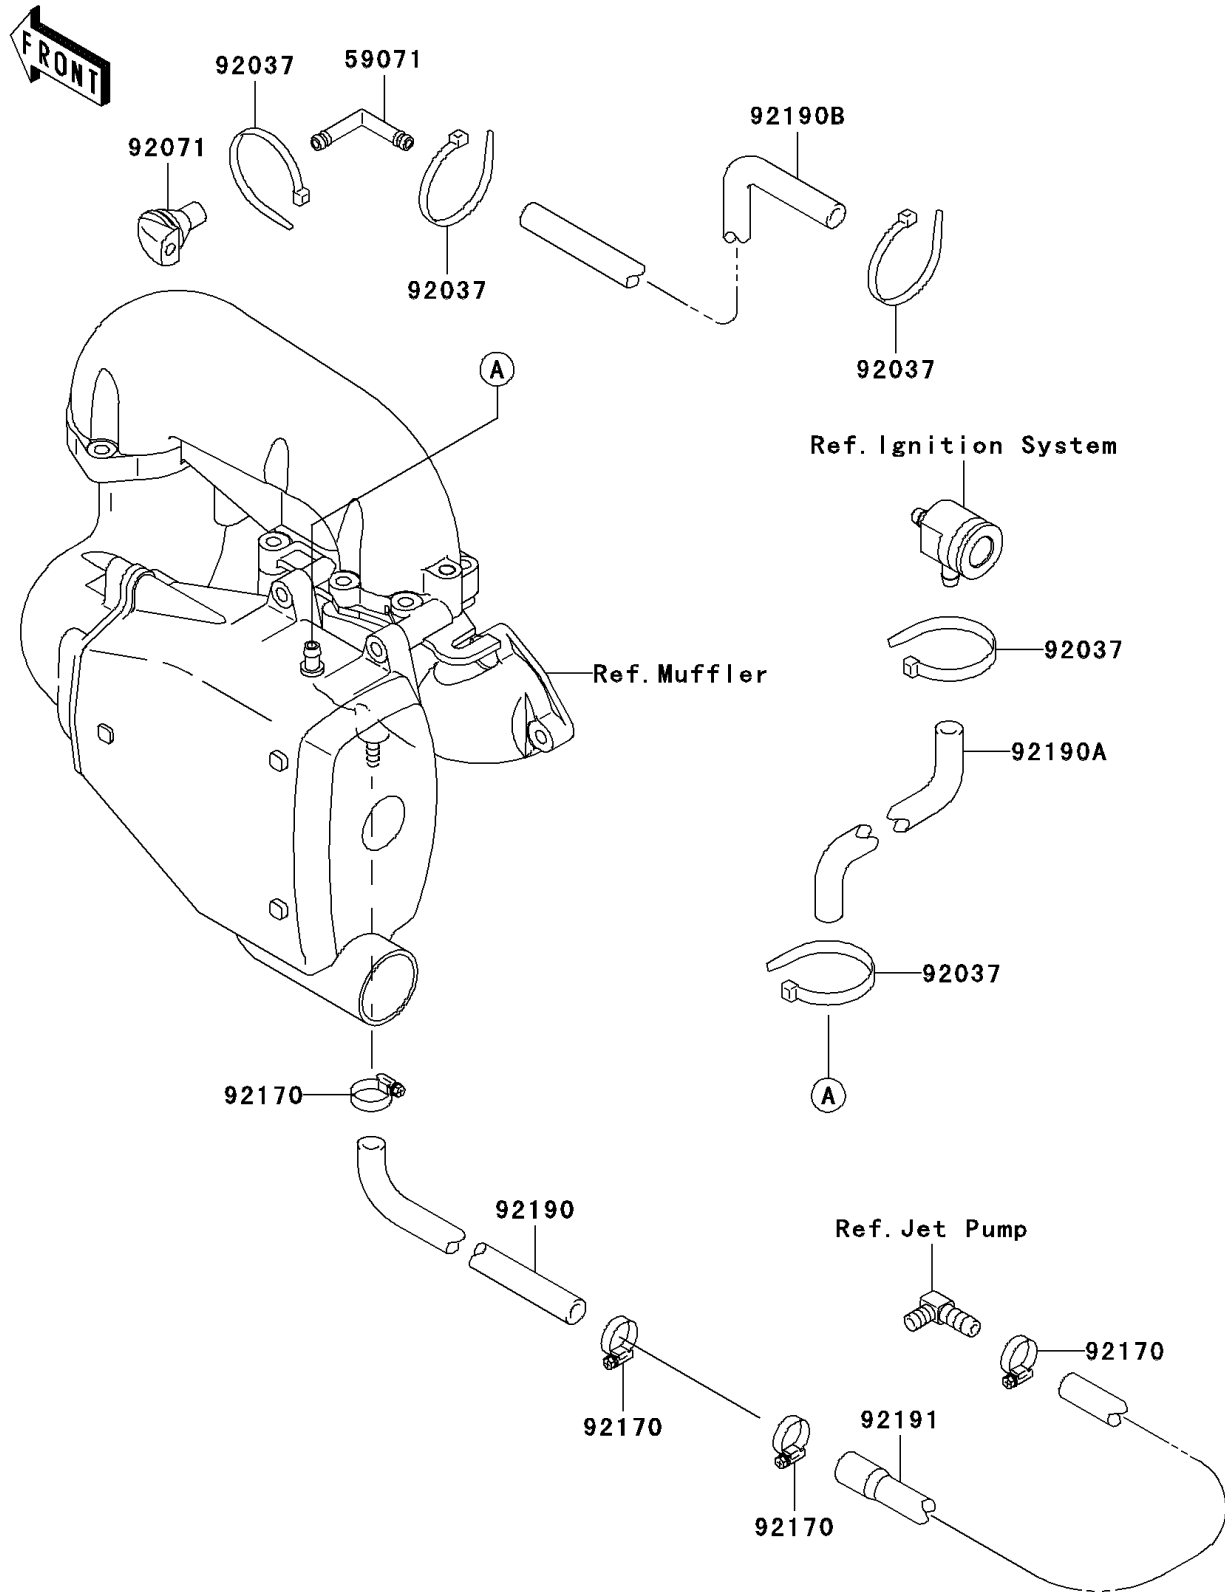

1998 JET SKI® SXi Pro PARTS DIAGRAM

Cooling

E3035

1998 JET SKI® SXi Pro PARTS LIST

Cooling

ITEM NAME	PART NUMBER	QUANTITY
JOINT (Ref # 59071)	59071-3736	1
CLAMP (Ref # 92037)	92037-1173	1
GROMMET (Ref # 92071)	92071-3815	1
CLAMP (Ref # 92170)	92170-3718	1
TUBE,9X16X450 (Ref # 92190)	92190-3914	1
TUBE (Ref # 92190A)	92190-3990	1
TUBE (Ref # 92190B)	92190-3991	1
TUBE,PUMP-HULL (Ref # 92191)	92191-3722	1