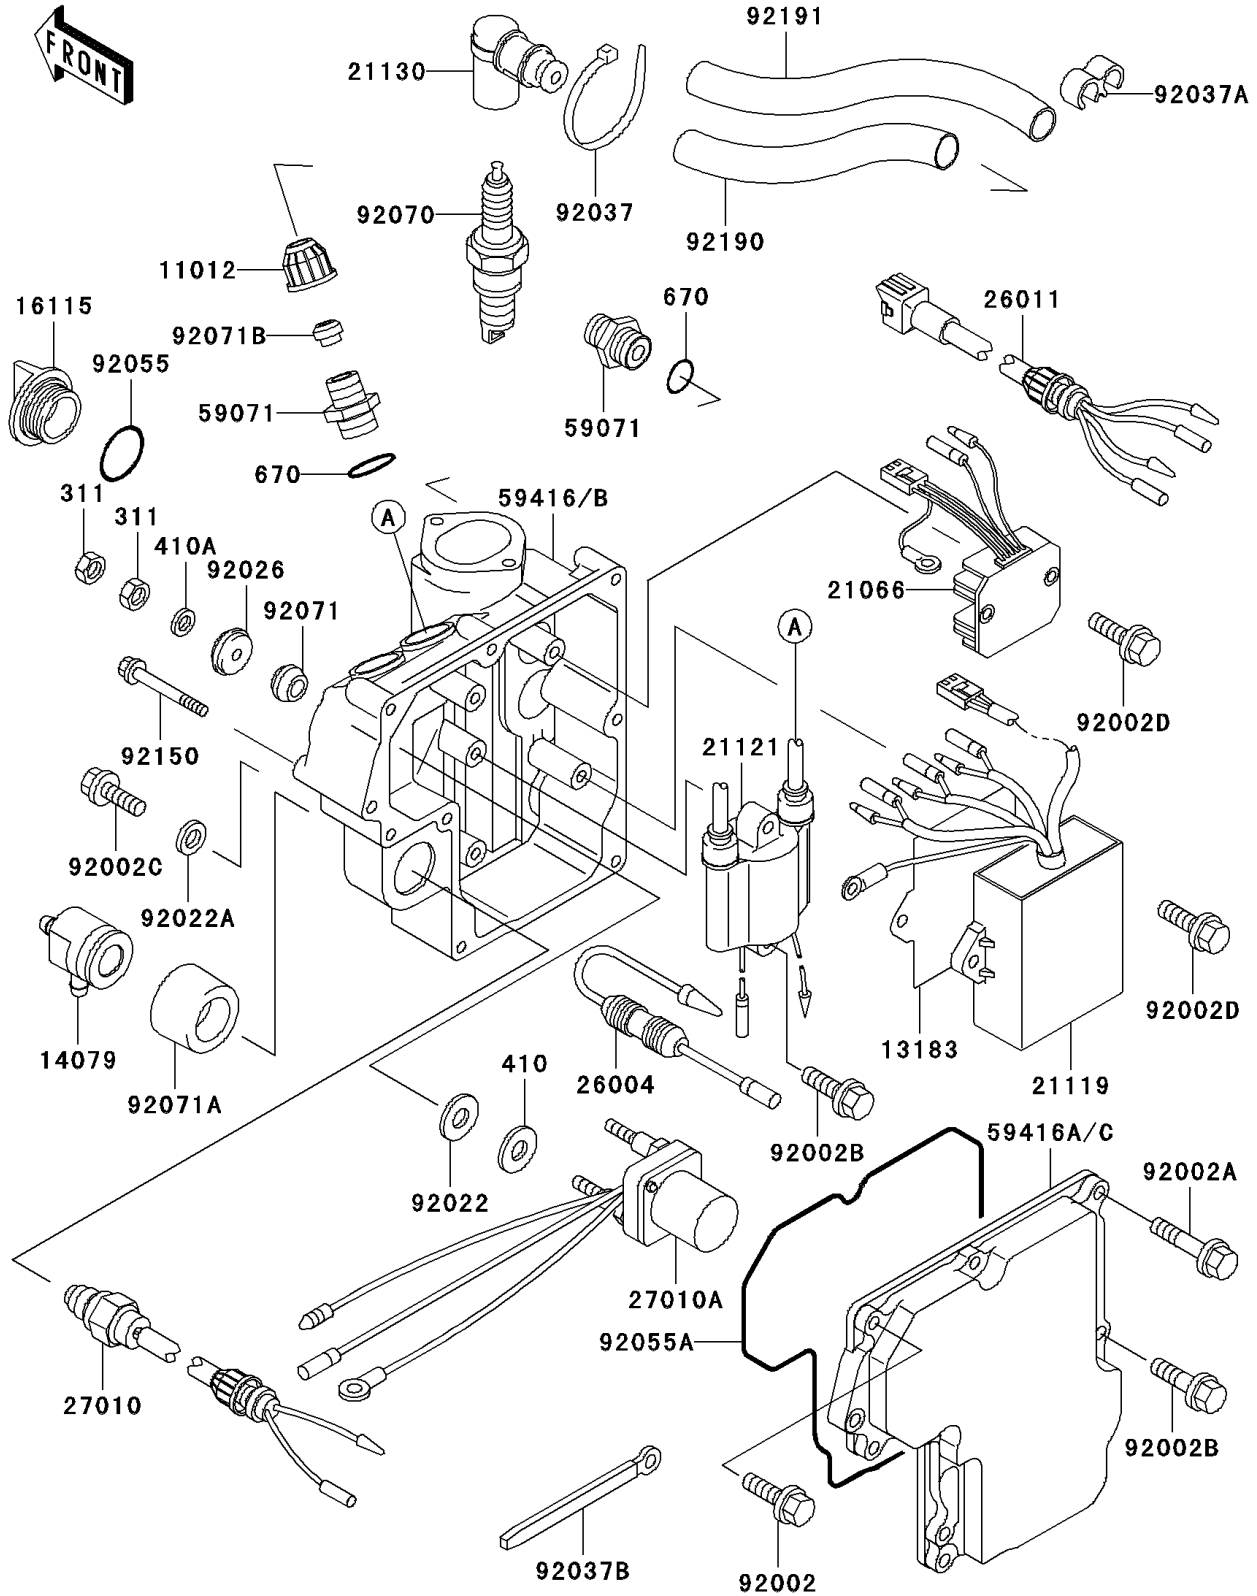

1998 JET SKI® SXi Pro PARTS DIAGRAM

Ignition System

E1830

1998 JET SKI® SXi Pro PARTS LIST

Ignition System

ITEM NAME	PART NUMBER	QUANTITY
NUT-HEX,6MM (Ref # 311)	311R0600	1
WASHER-PLAIN-SMALL,10MM (Ref # 410)	410B1000	1
WASHER-PLAIN-SMALL,6MM (Ref # 410A)	410S0600	1
CAP (Ref # 11012)	11012-3005	1
PLATE (Ref # 13183)	13183-3811	1
HOLDER-ASSY (Ref # 14079)	14079-3712	1
CAP-OIL FILLER (Ref # 16115)	16115-1009	1
REGULATOR-VOLTAGE (Ref # 21066)	21066-3709	1
IGNITER (Ref # 21119)	21119-3738	1
COIL-IGNITION (Ref # 21121)	21121-3712	1
CAP-SPARK PLUG (Ref # 21130)	21130-3706	1
FUSE-ASSY (Ref # 26004)	26004-3712	1
WIRE-LEAD (Ref # 26011)	26011-3792	1
SWITCH,WATER SENSOR (Ref # 27010)	27010-3725	1
SWITCH,STARTER RELAY (Ref # 27010A)	27010-3760	1
JOINT (Ref # 59071)	59071-3001	1
CASE-ELECTRIC (Ref # 59416)	59416-3725	1
CASE-ELECTRIC (Ref # 59416A)	59416-3726	1
BOLT,6X25 (Ref # 92002)	92002-3714	1
BOLT,6X40 (Ref # 92002A)	92002-3716	1
BOLT,6X30 (Ref # 92002B)	92002-3726	1
BOLT,6X16 (Ref # 92002C)	92002-3728	1
BOLT,6X20 (Ref # 92002D)	92002-3755	1
WASHER (Ref # 92022)	92022-3035	1
WASHER (Ref # 92022A)	92022-567	1
SPACER (Ref # 92026)	92026-3703	1
CLAMP (Ref # 92037)	92037-1173	1
CLAMP,HOSE (Ref # 92037A)	92037-1603	1
CLAMP,L=100 (Ref # 92037B)	92037-3736	1

1998 JET SKI® SXi Pro PARTS LIST

Ignition System

ITEM NAME	PART NUMBER	QUANTITY
RING-O,31.7X2.4 (Ref # 92055)	92055-049	1
RING-O,ELECTRIC CASE (Ref # 92055A)	92055-3731	1
PLUG-SPARK,BR8ES(NGK),SOLID (Ref # 92070)	92070-3702	1
GROMMET (Ref # 92071)	92071-3004	1
GROMMET (Ref # 92071A)	92071-3782	1
GROMMET (Ref # 92071B)	92071-527	1
BOLT,6X85 (Ref # 92150)	92150-3763	1
TUBE,8X10X175 (Ref # 92190)	92190-3961	1
TUBE,8X10X265 (Ref # 92191)	92191-3706	1
O RING,16MM (Ref # 670)	670B2016	1