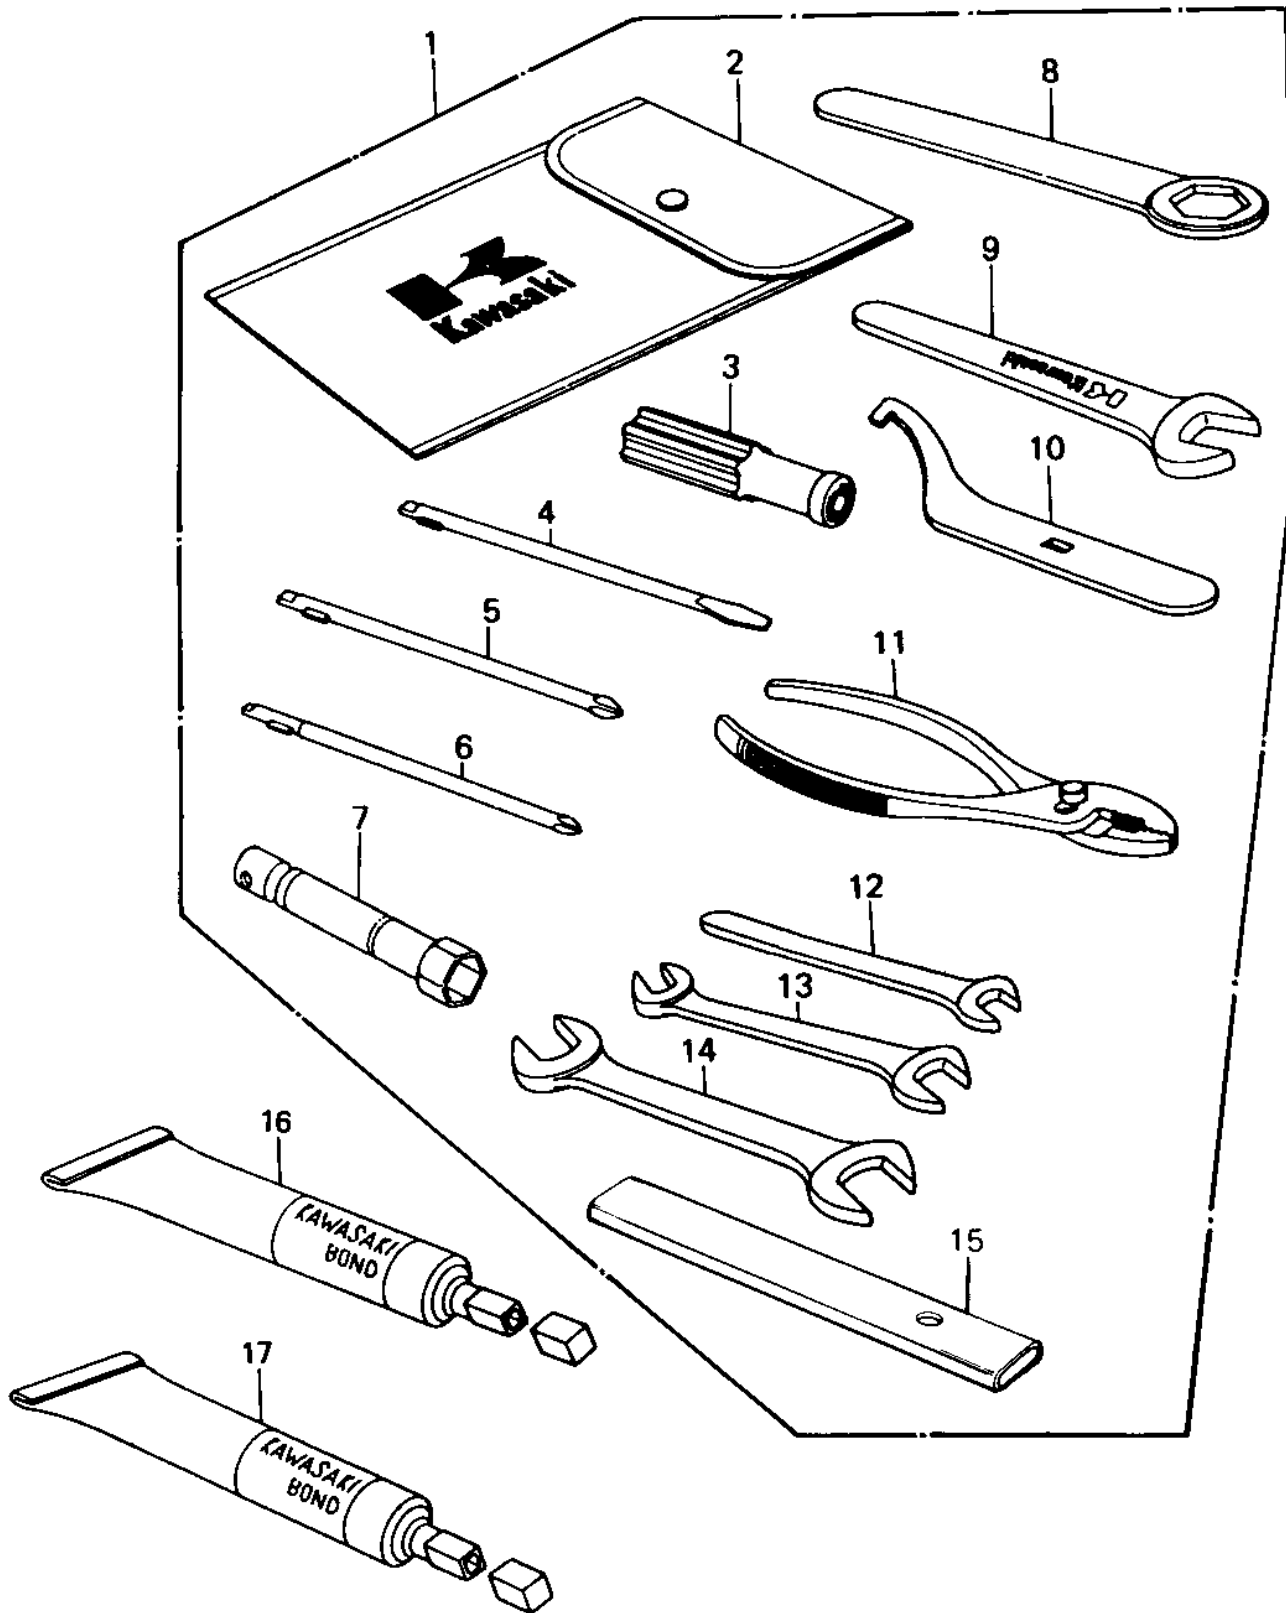

## 1980 KZ440 Standard PARTS DIAGRAM

OWNER TOOLS ('80 B1)

## 1980 KZ440 Standard PARTS LIST

OWNER TOOLS ('80 B1)

ITEM NAME	PART NUMBER	QUANTITY
TOOL KIT (Ref # 1)	56007-1057	1
BAG,TOOL (Ref # 2)	56008-009	1
GRIP,SCREW DRIVER (Ref # 3)	92106-1001	1
92107-1052 (Canada) (Ref # 4)	92107-007	1
TOOL-DRIVER (Ref # 5)	92107-1052	1
92107-1002 (Canada) (Ref # 6)	92107-008	1
WRENCH,SPARK PLUG (Ref # 7)	92108-008	1
TOOL-WRENCH,BOX END,2 (Ref # 8)	92110-1147	1
WRENCH,OPEN END,19M/M (Ref # 9)	92110-1004	1
WRENCH,HOOK (Ref # 10)	92110-1014	1
92112-003 (Canada) (Ref # 11)	92112-005	1
WRENCH,OPEN END,10M/M (Ref # 12)	92110-1031	1
WRENCH,OPEN END,12X13 (Ref # 13)	92126-002	1
TOOL-WRENCH,OPEN END, (Ref # 14)	92110-1153	1
BAR,BOX END WRENCH (Ref # 15)	92111-004	1
BOND,#10 (Ref # 16)	56019-120	1
LIQUID GASKET (Ref # 17)	92104-002	1