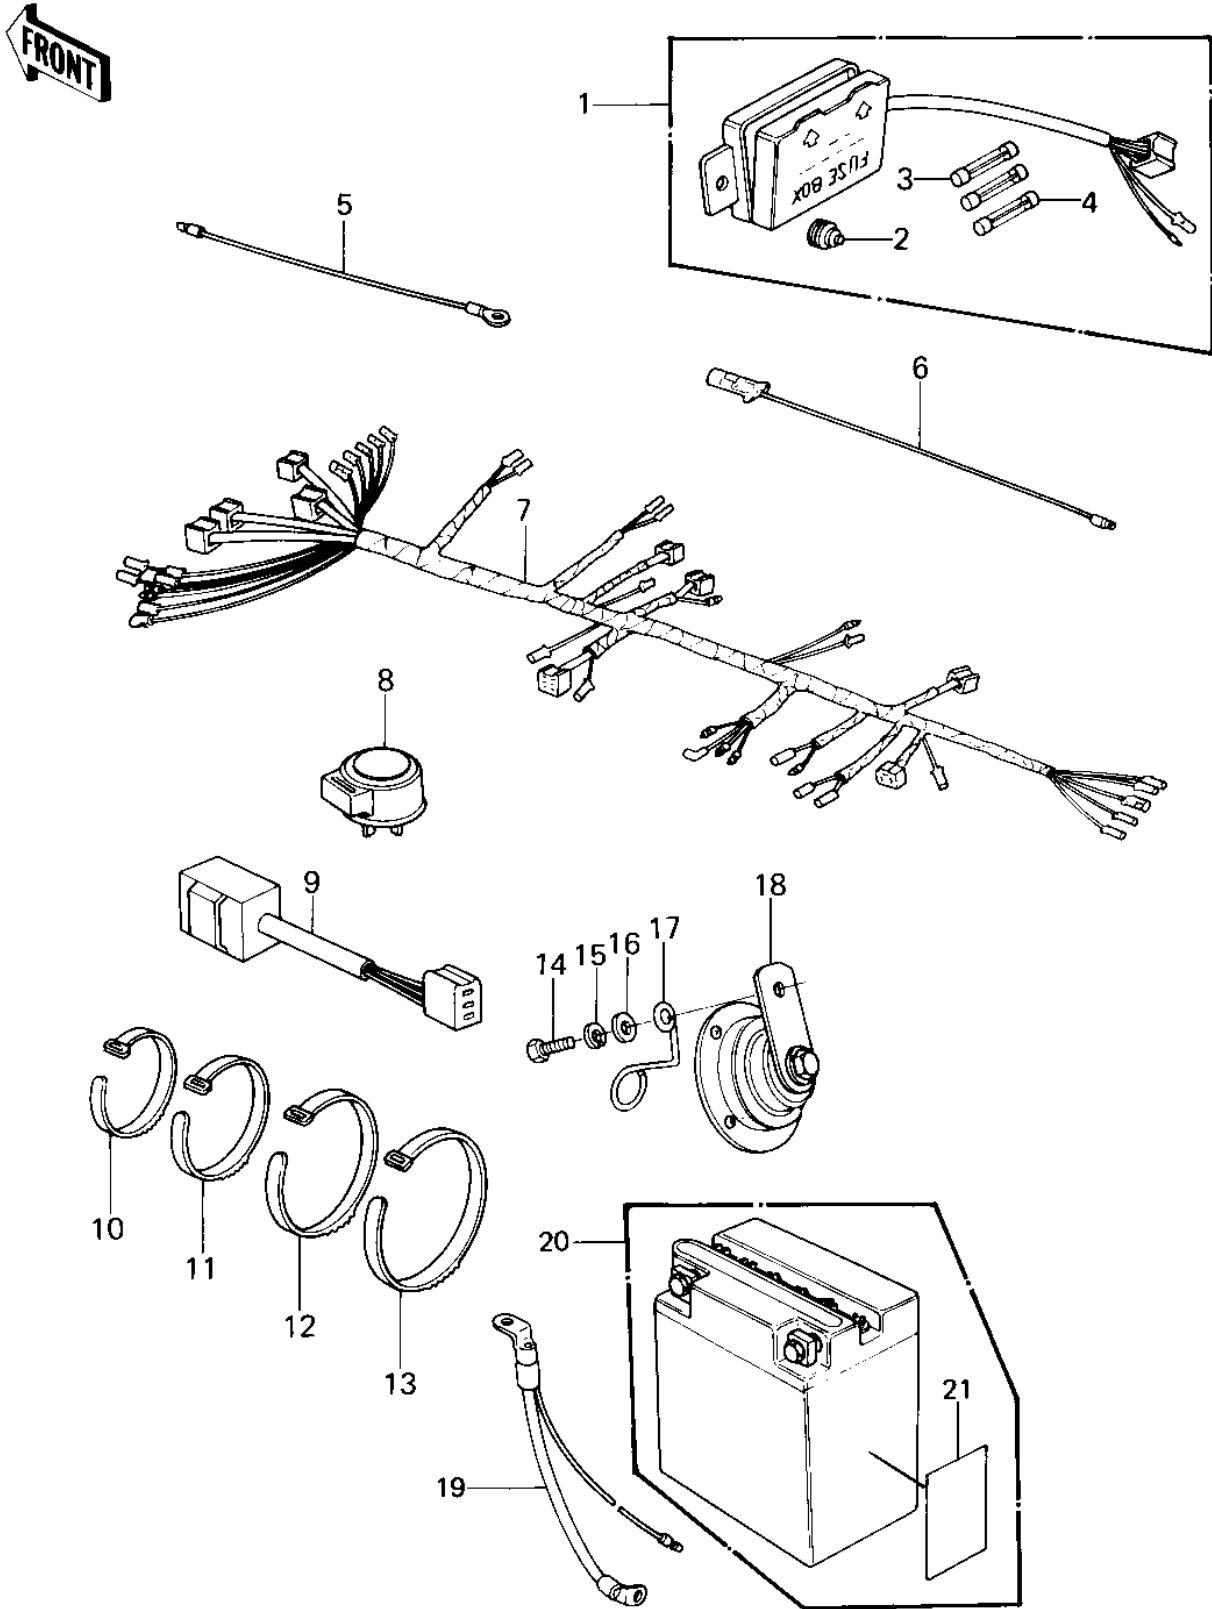

## 1980 KZ440 Standard PARTS DIAGRAM

CHASSIS ELECTRICAL EQUIPMENT ('80 B1)

## 1980 KZ440 Standard PARTS LIST

CHASSIS ELECTRICAL EQUIPMENT ('80 B1)

ITEM NAME	PART NUMBER	QUANTITY
FUSE ASSY (Ref # 1)	26004-035	1
DAMPER RUBBER,FUSE (Ref # 2)	92075-279	1
FUSE-20A (Ref # 3)	26006-005	1
FUSE 10A (Ref # 4)	26006-003	1
LEAD WIRE,SIGNAL LAMP (Ref # 5)	26011-063	1
WIRE,LEAD,REAR SIGNAL (Ref # 6)	26011-1021	1
HARNESS,MAIN (Ref # 7)	26001-1128	1
RELAY-TURN SIGNAL (Ref # 8)	27002-011	1
SWITCH,BK LIGHT IND (Ref # 9)	28019-002	1
BAND,BREATHER WIRE (Ref # 10)	92072-067	1
BAND,SHORT (Ref # 11)	92072-030	1
BAND,MIDDLE (Ref # 12)	92072-031	1
BAND,LONG (Ref # 13)	92072-032	1
BOLT,8X20 (Ref # 14)	115G0820	1
WASHER SPRING 8MM (Ref # 15)	461F0800	1
WASHER PLAIN 8MM (Ref # 16)	410B0800	1
CLAMP,CABLE (Ref # 17)	92037-155	1
HORN (Ref # 18)	27003-1005	1
WIRE LEAD,BATTERY GRD (Ref # 19)	26011-1022	1
FB BAT FB12A-A (Ref # 20)	26012-1004	1
LABEL-WARNING,BATTERY (Ref # 21)	56040-1036	1