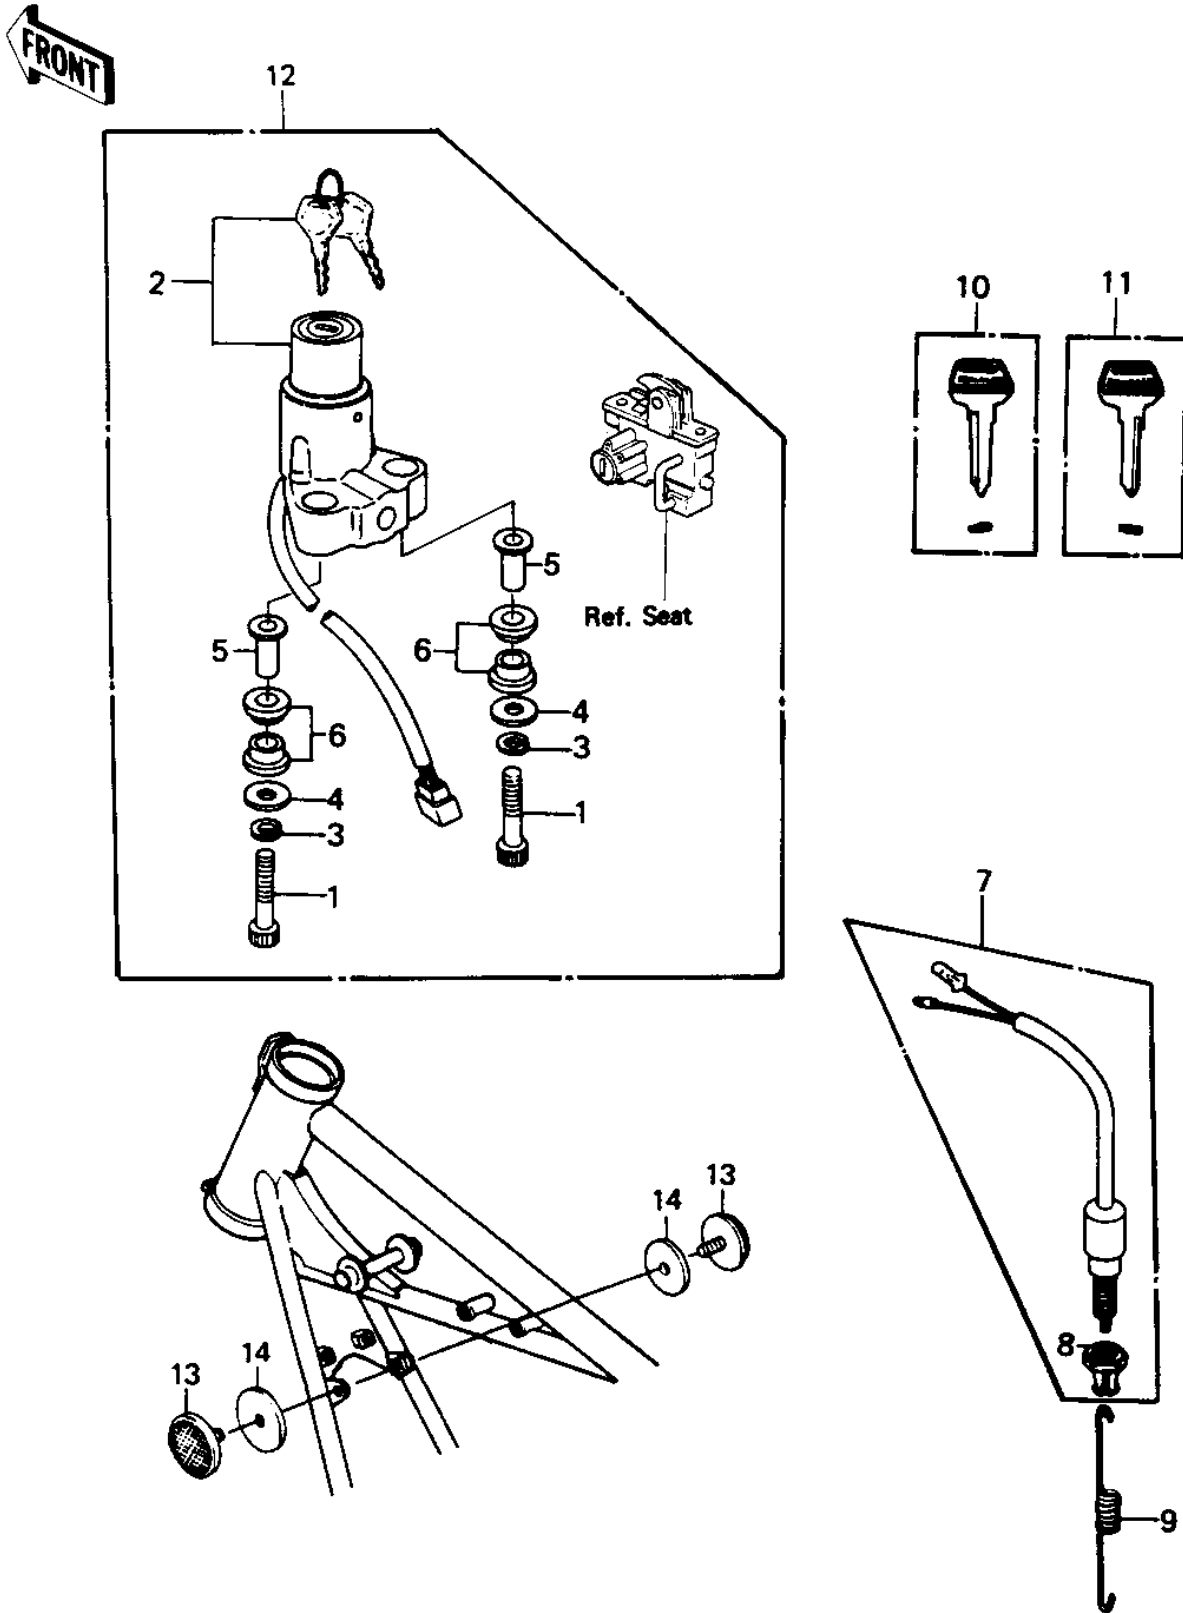

1980 KZ440 Standard PARTS DIAGRAM

IGNITION SWITCH/LOCKS ('80 B1)

1980 KZ440 Standard PARTS LIST

IGNITION SWITCH/LOCKS ('80 B1)

ITEM NAME	PART NUMBER	QUANTITY
BOLT,ALLEN,8X45 (Ref # 1)	120P0845	1
SWITCH ASSY,IGNITION (Ref # 2)	27005-1033	1
WASHER SPRING 8MM (Ref # 3)	461F0800	1
WASHER,8.5X20X1.6 (Ref # 4)	92022-1561	1
COLLAR,IG SWITCH (Ref # 5)	92027-1135	1
DAMPER,IG SWITCH (Ref # 6)	92075-1119	1
SWITCH,BRAKE LIGHT (Ref # 7)	27010-025	1
NUT,BRAKE LAMP SWITCH (Ref # 8)	27037-001	1
SPRING,BRAKE LIGHT SW (Ref # 9)	27011-015	1
KEY,BLANK (Ref # 10)	27008-1034	1
KEY,BLANK (Ref # 11)	27008-1035	1
LOCK SET,KZ400B2 (Ref # 12)	27004-5048	1
REFLECTOR,REFLEX,REAR (Ref # 13)	28012-009	1
DAMPER RUBBER,REFLECT (Ref # 14)	92094-011	1