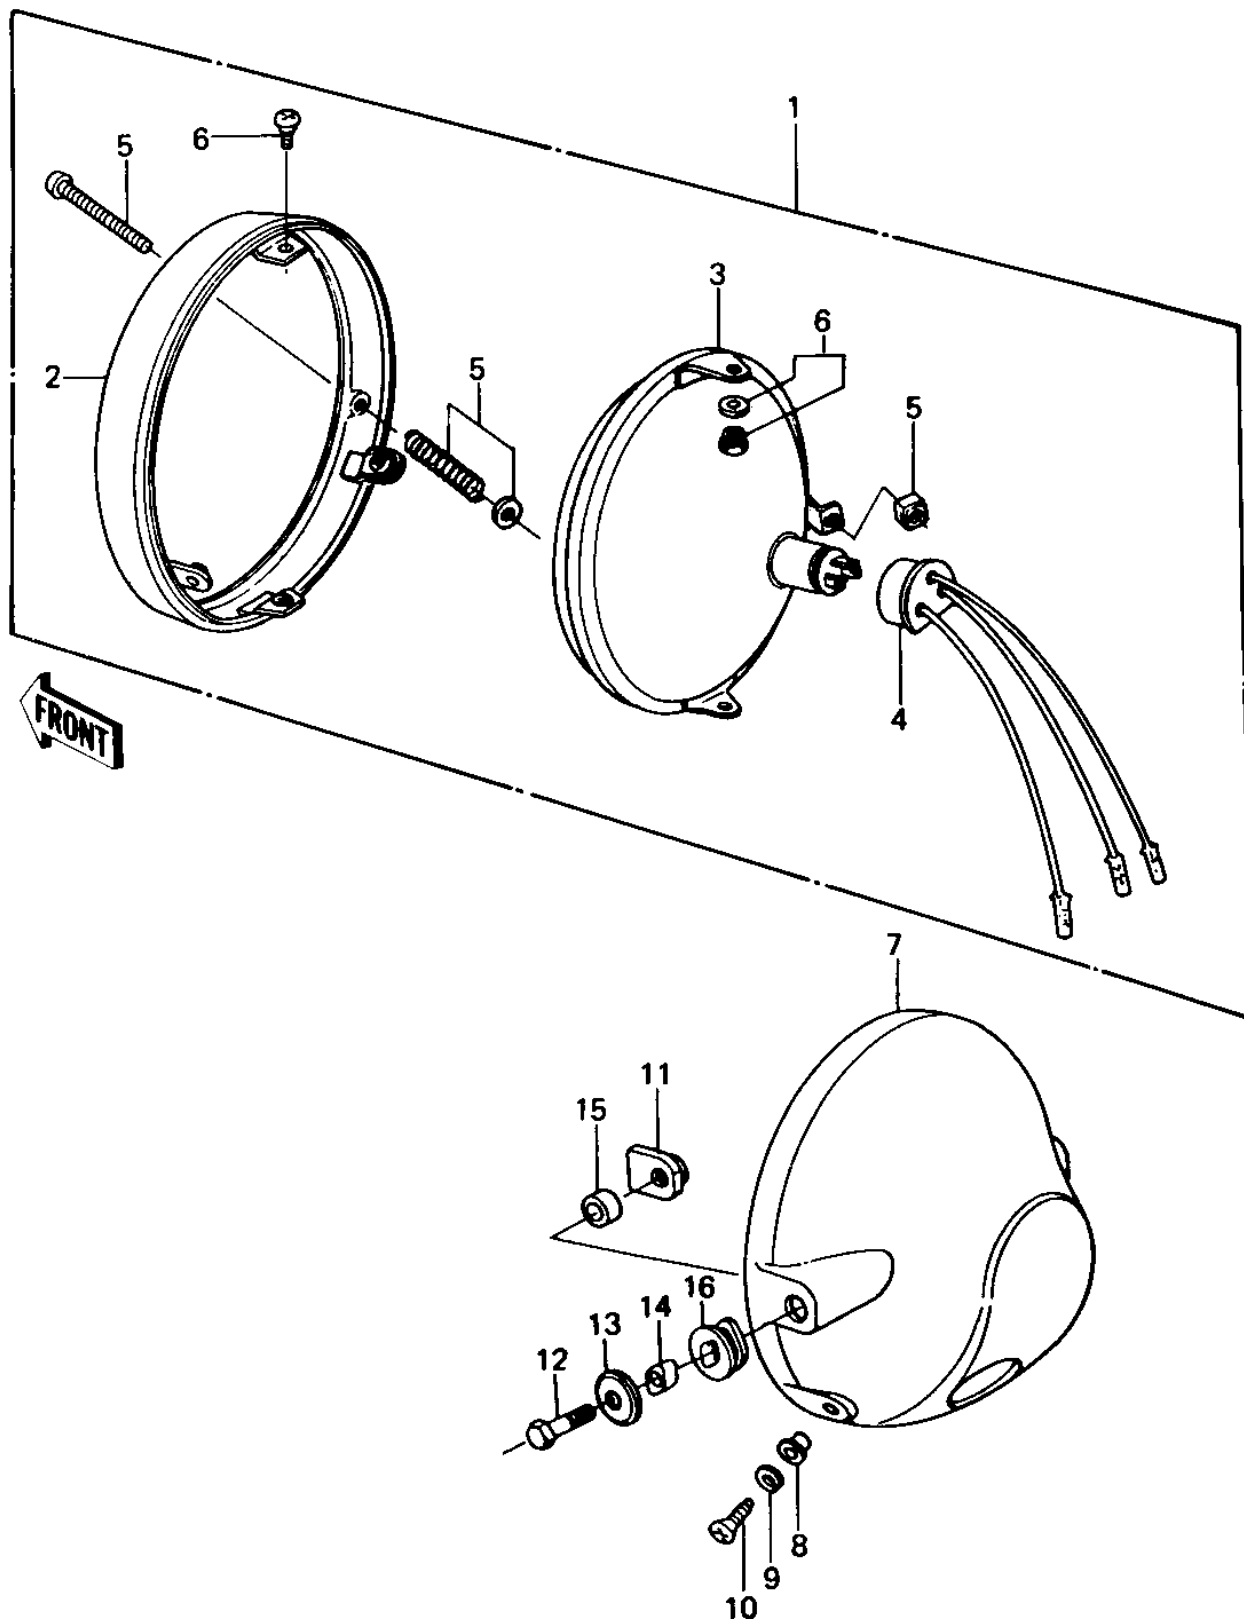

1980 KZ440 Standard PARTS DIAGRAM

HEADLIGHT ('80 B1)

1980 KZ440 Standard PARTS LIST

HEADLIGHT ('80 B1)

ITEM NAME	PART NUMBER	QUANTITY
LIGHT UNIT HEAD (Ref # 1)	23003-022	1
RIM HEAD LIGHT (Ref # 2)	23006-044	1
LENS UNIT HEAD LIGHT (Ref # 3)	23007-059	1
SOCKET ASSY,HEAD LAMP (Ref # 4)	23008-037	1
SCREW ASY FOCUS ADJST (Ref # 5)	23013-008	1
SCREW ASY LENS UNIT (Ref # 6)	23013-009	1
BODY,HEAD LIGHT,BLACK (Ref # 7)	23005-047-21	1
WASHER (Ref # 8)	23021-010	1
WASHER SPRING 5MM (Ref # 9)	461F0500	1
SCREW-PAN HEAD,5MM (Ref # 10)	92011-024	1
NUT 10MM (Ref # 11)	23020-021	1
BOLT,10MM (Ref # 12)	92007-024	1
WASHER,PLAIN (Ref # 13)	92022-289	1
COLLAR,HEAD LAMP (Ref # 14)	92027-1129	1
COLLAR,HEAD LIGHT (Ref # 15)	92027-231	1
DAMPER RUBBER (Ref # 16)	92075-128	1