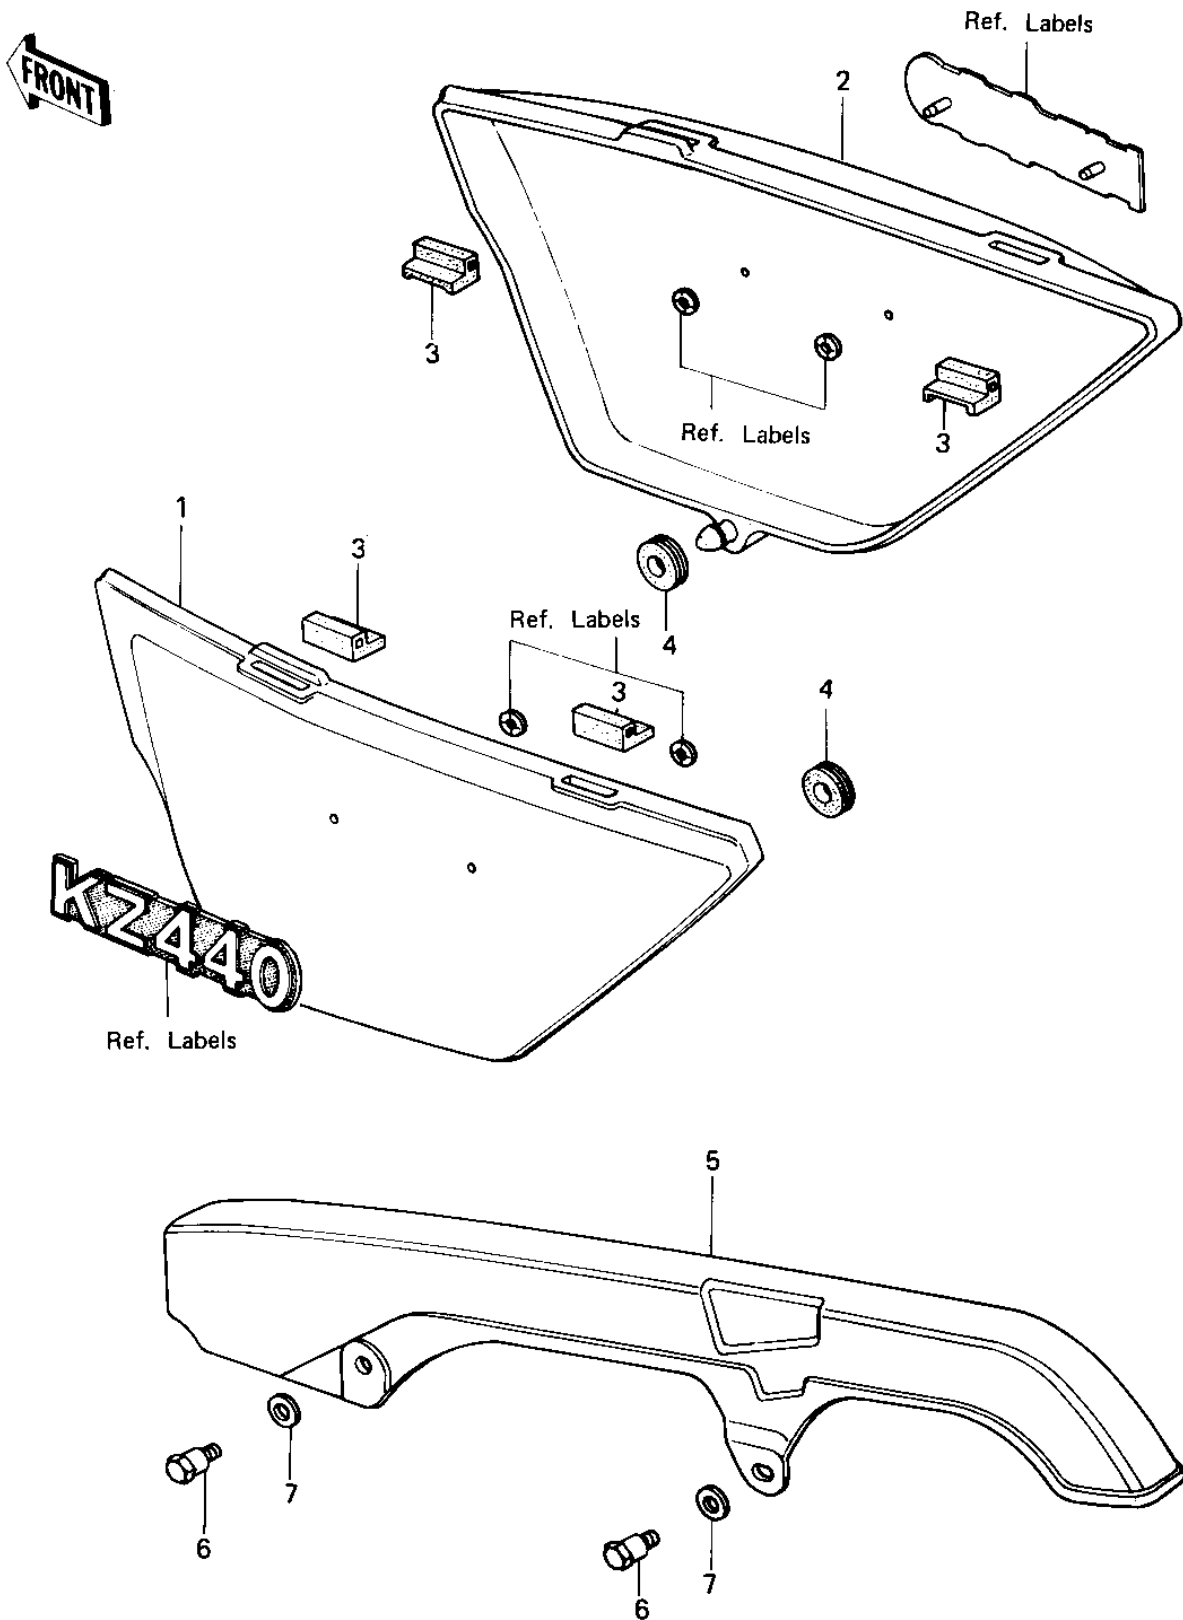

## 1980 KZ440 Standard PARTS DIAGRAM

SIDE COVERS/CHAIN COVER ('80 B1)

## 1980 KZ440 Standard PARTS LIST

SIDE COVERS/CHAIN COVER ('80 B1)

ITEM NAME	PART NUMBER	QUANTITY
COVER,SIDE,L.H,F.RED (Ref # 1)	36001-1057-B1	1
COVER,SIDE,L.H.M.BLUE (Ref # 1)	36001-1057-B4	1
COVER,SIDE,R.H,F.RED (Ref # 2)	36001-1058-B1	1
COVER,SIDE,R.H,M.BLUE (Ref # 2)	36001-1058-B4	1
PROTECTOR SIDE COVER (Ref # 3)	31082-005	1
GROMMET (Ref # 4)	92071-056	1
CASE,CHAIN (Ref # 5)	36014-1002	1
BOLT,HEAX HEAD,6X14 (Ref # 6)	92001-115	1
WASHER,8.5X20X1.6 (Ref # 7)	92022-1561	1