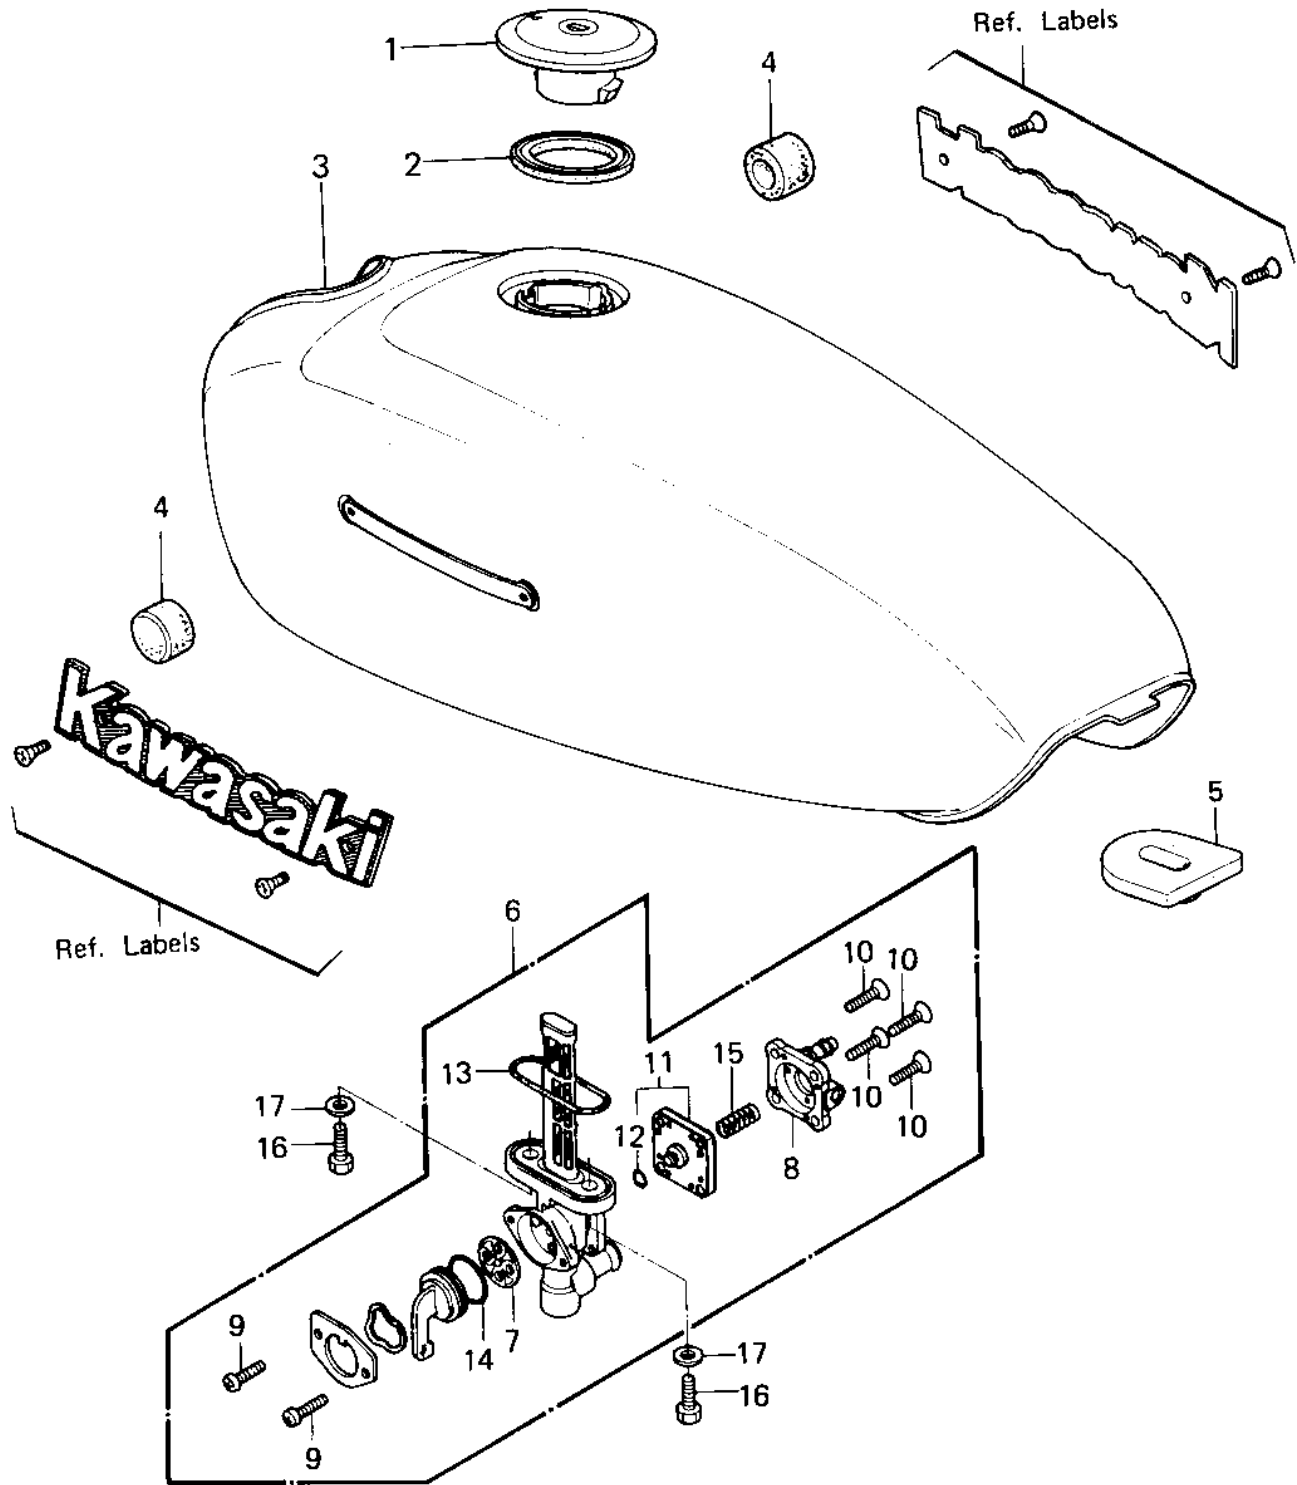

## 1980 KZ440 Standard PARTS DIAGRAM

FUEL TANK ('80 B1)

## 1980 KZ440 Standard PARTS LIST

FUEL TANK ('80 B1)

ITEM NAME	PART NUMBER	QUANTITY
CAP ASSY,TANK (Ref # 1)	51048-1001	1
GASKET,TANKCAP (Ref # 2)	11009-1053	1
TANK-FUEL,F.RED (Ref # 3)	51001-1004-B1	1
TANK-FUEL,M.BLUE (Ref # 3)	51001-1004-B4	1
DAMPER RUBBER-FL TANK (Ref # 4)	92075-101	1
DAMPER RUBBER FUEL TA (Ref # 5)	92075-295	1
TAP ASSY,FUEL (Ref # 6)	51023-1030	1
GASKET,FUEL TAP (Ref # 7)	11009-1188	1
COVER ASSY,FUEL TAP (Ref # 8)	16146-1009	1
SCREW PAN HEAD 3X8 (Ref # 9)	220B0308	1
SCREW-CSK-CROS,4X14 (Ref # 10)	221B0414	1
DIAPHRAGM VALVE ASSY (Ref # 11)	43028-1021	1
"O" RING,4MM (Ref # 12)	670B1504	1
"O" RING (Ref # 13)	51039-003	1
"O" RING,FUEL TAP LEV (Ref # 14)	92055-1085	1
SPRING,DIAPHRAGM VALV (Ref # 15)	92081-1240	1
BOLT,6X20,FUEL TAP (Ref # 16)	92001-1091	1
WASHER-PLAIN (Ref # 17)	92022-183	1