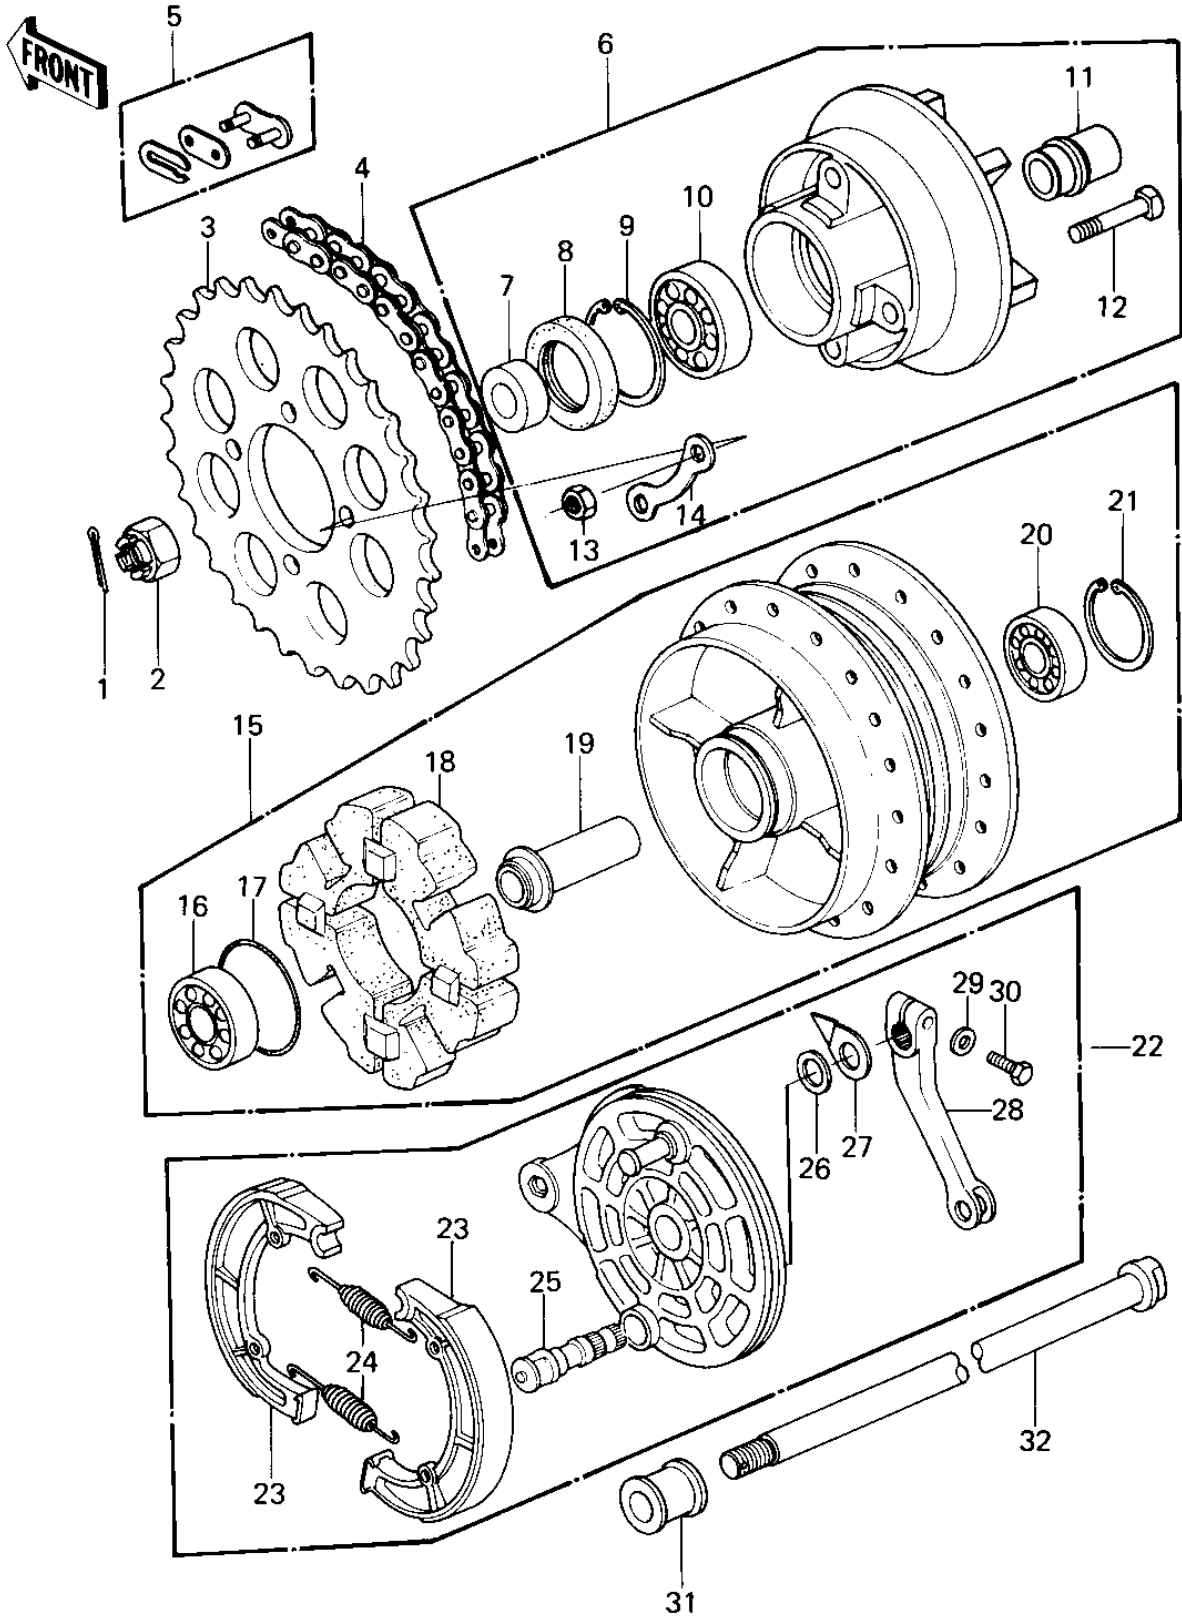

1980 KZ440 Standard PARTS DIAGRAM

REAR HUB/BRAKE/CHAIN ('80 B1)

1980 KZ440 Standard PARTS LIST

REAR HUB/BRAKE/CHAIN ('80 B1)

ITEM NAME	PART NUMBER	QUANTITY
PIN-COTTER,4.0X35 (Ref # 1)	550D4035	1
NUT CASTLE,16MM (Ref # 2)	92015-055	1
REAR SPROCKET,45T (Ref # 3)	42041-145	1
DR CHAIN 530X100 (Ref # 4)	92057-092	1
CHAIN JOINT 530 (Ref # 5)	92058-008	1
COUPLING ASSY,REAR (Ref # 6)	42033-1002	1
COLLAR,COUPLING,L.H. (Ref # 7)	92027-1014	1
OIL SEAL WTC35527 (Ref # 8)	92052-006	1
RING,SNAP,56.2M/M (Ref # 9)	92033-1043	1
BEARING BALL #6205 (Ref # 10)	601B6205	1
SLEEVE,COUPLING (Ref # 11)	42036-1002	1
BOLT, RR SPROCKET FIT (Ref # 12)	92003-156	1
NUT,10MM (Ref # 13)	314B1000	1
WASHER SPROCKET LOCK (Ref # 14)	92088-005	1
DRUM-ASSY,RR BRK (Ref # 15)	41034-1005	1
BEARING BALL #6303 (Ref # 16)	601B6303	1
"O" RING,60MM (Ref # 17)	671B2560	1
DAMPER,REAR HUB SHOCK (Ref # 18)	92075-1008	1
COLLAR,REAR HUB BRG. (Ref # 19)	92027-1013	1
BEARING-BALL (Ref # 20)	601B6303U	1
CIRCLIP,47M/M (Ref # 21)	92033-1042	1
PANEL-ASY,RR BRK (Ref # 22)	41035-1089	1
SHOE-BRAKE (Ref # 23)	41048-1069	1
SPRING-BRAKE SHOE (Ref # 24)	42020-004	1
CAM,BRAKE (Ref # 25)	41050-1001	1
DUST SHIELD-BRAKE CAM (Ref # 26)	41051-003	1
INDICATOR,BRAKE SHOE (Ref # 27)	41085-004	1
LEVER,BRAKE CAM (Ref # 28)	41053-1001	1
WASHER PLAIN 8MM (Ref # 29)	410B0800	1

1980 KZ440 Standard PARTS LIST

REAR HUB/BRAKE/CHAIN ('80 B1)

ITEM NAME	PART NUMBER	QUANTITY
BOLT HEX HEAD 8X28 (Ref # 30)	114G0828	1
COLLAR,REAR AXLE,R.H. (Ref # 31)	92027-1015	1
AXLE,REAR (Ref # 32)	41068-1004	1