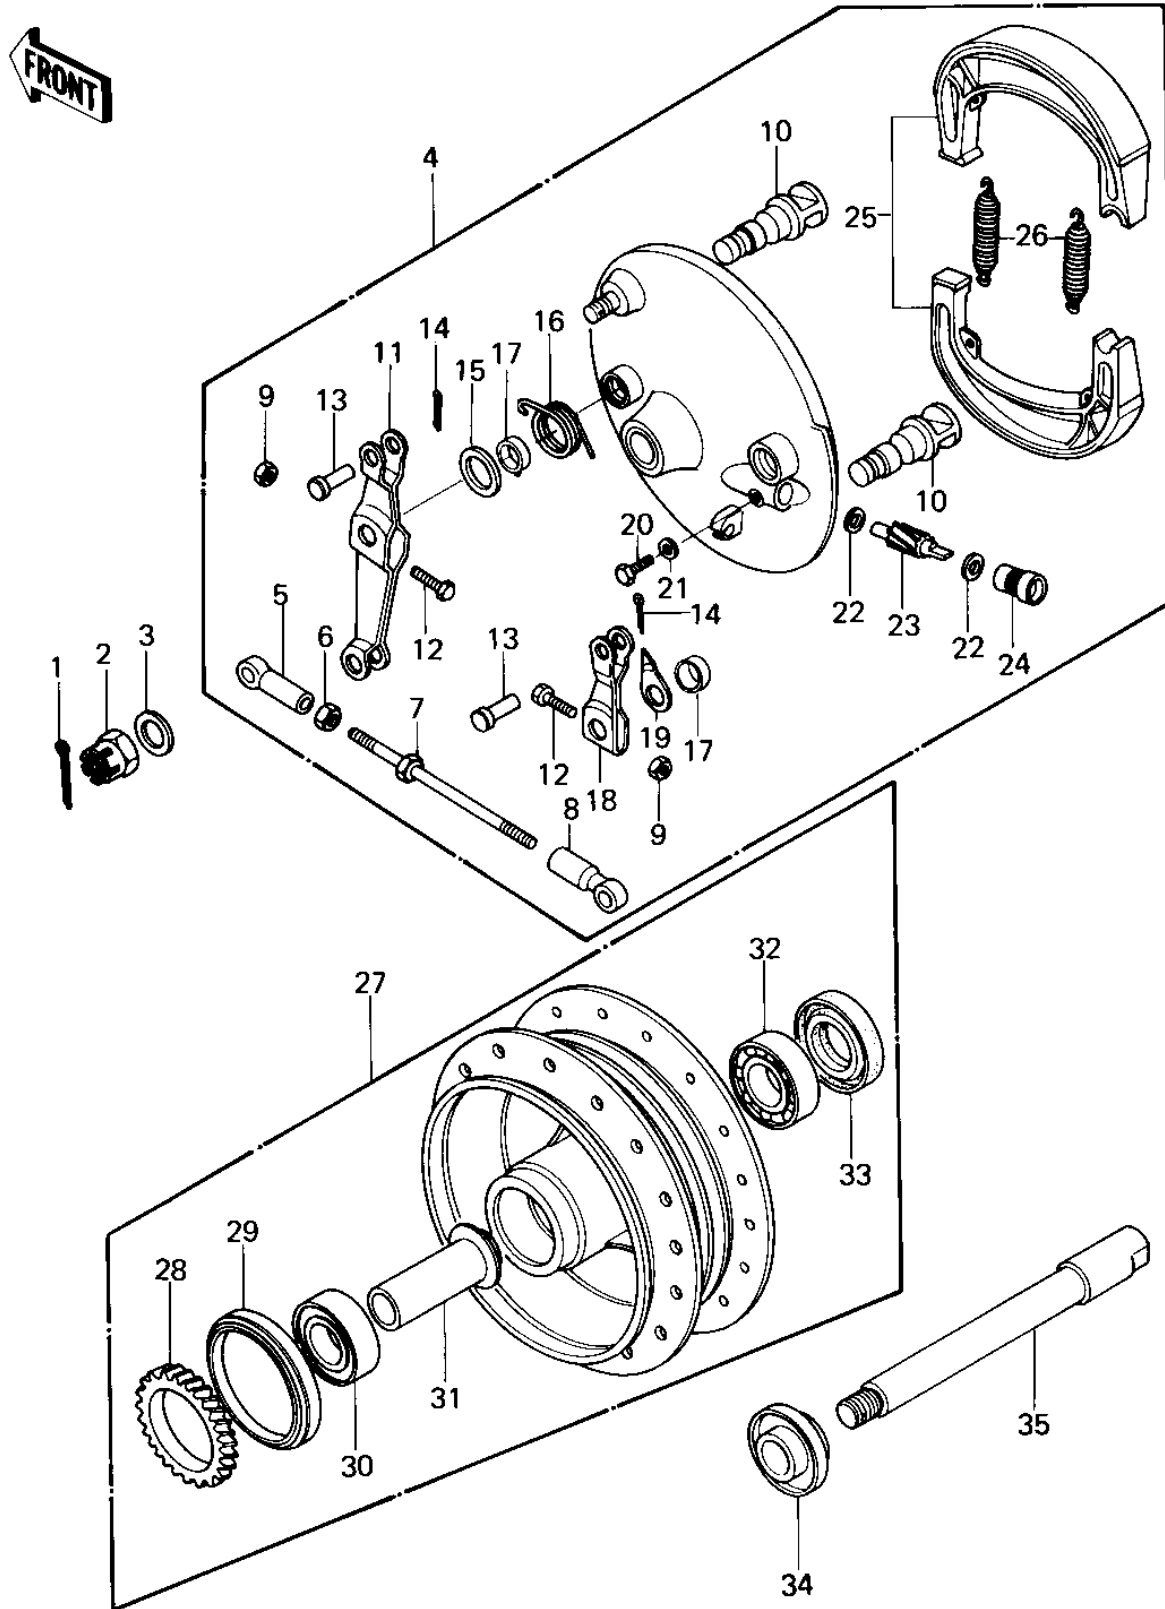

## 1980 KZ440 Standard PARTS DIAGRAM

FRONT HUB/BRAKE ('80 B1)

## 1980 KZ440 Standard PARTS LIST

FRONT HUB/BRAKE ('80 B1)

ITEM NAME	PART NUMBER	QUANTITY
PIN COTTER 3.0X25 (Ref # 1)	550D3025	1
NUT,14MM (Ref # 2)	42045-020	1
WASHER PLAIN 14MM (Ref # 3)	410B1400	1
PANEL-ASY,FR BRK (Ref # 4)	41035-1005	1
ROD END,BRK CONNECT (Ref # 5)	41058-008	1
NUT,5MM (Ref # 6)	311B0500	1
ROD BRK CAM LEV CONCT (Ref # 7)	41057-004	1
ROD END,BRK CONNECT (Ref # 8)	41058-009	1
NUT,6MM (Ref # 9)	41072-007	1
CAM SHAFT,FRONT BRAKE (Ref # 10)	41050-016	1
LEVER FRT BRK CAM 1ST (Ref # 11)	41053-011	1
BOLT-UPSET (Ref # 12)	112G0630	1
PIN BRAKE CONNECT ROD (Ref # 13)	41055-003	1
PIN COTTER 1.2X10 (Ref # 14)	550D1210	1
WASHER,BRAKE CAMSHAFT (Ref # 15)	41052-005	1
SPRING FR BRK CAM LEV (Ref # 16)	41056-001	1
DUST SHIELD BRAKE CAM (Ref # 17)	41051-001	1
LEVER FRT BRK CAM 2ND (Ref # 18)	41053-012	1
INDICATOR,FR BK SHOE (Ref # 19)	41085-015	1
BOLT-UPSET (Ref # 20)	112G0618	1
WASHER PLAIN 6MM (Ref # 21)	411B0600	1
WASHER PINION THRUST (Ref # 22)	41063-003	1
PINION SPEEDOMETER (Ref # 23)	41060-007	1
BUSH SPEDMETER PINION (Ref # 24)	41062-003	1
SHOE,BRAKE (Ref # 25)	41048-019	1
SPRING FRNT BRK SHOE (Ref # 26)	41049-004	1
DRUM-ASSY,FR BRK (Ref # 27)	41034-1008	1
GEAR,SPEEDOMETER,30T (Ref # 28)	41060-1014	1
OIL SEAL WOC55687 (Ref # 29)	92050-017	1

## 1980 KZ440 Standard PARTS LIST

FRONT HUB/BRAKE ('80 B1)

ITEM NAME	PART NUMBER	QUANTITY
BEARING BALL #6302Z (Ref # 30)	601B6302Z	1
SPACER F AXLE BEARING (Ref # 31)	41039-011	1
BEARING BALL #6302 (Ref # 32)	601B6302	1
OIL SEAL WTC25428 (Ref # 33)	92052-005	1
COLLAR,FRONT AXLE (Ref # 34)	92027-1049	1
AXLE,FRONT (Ref # 35)	41068-045	1