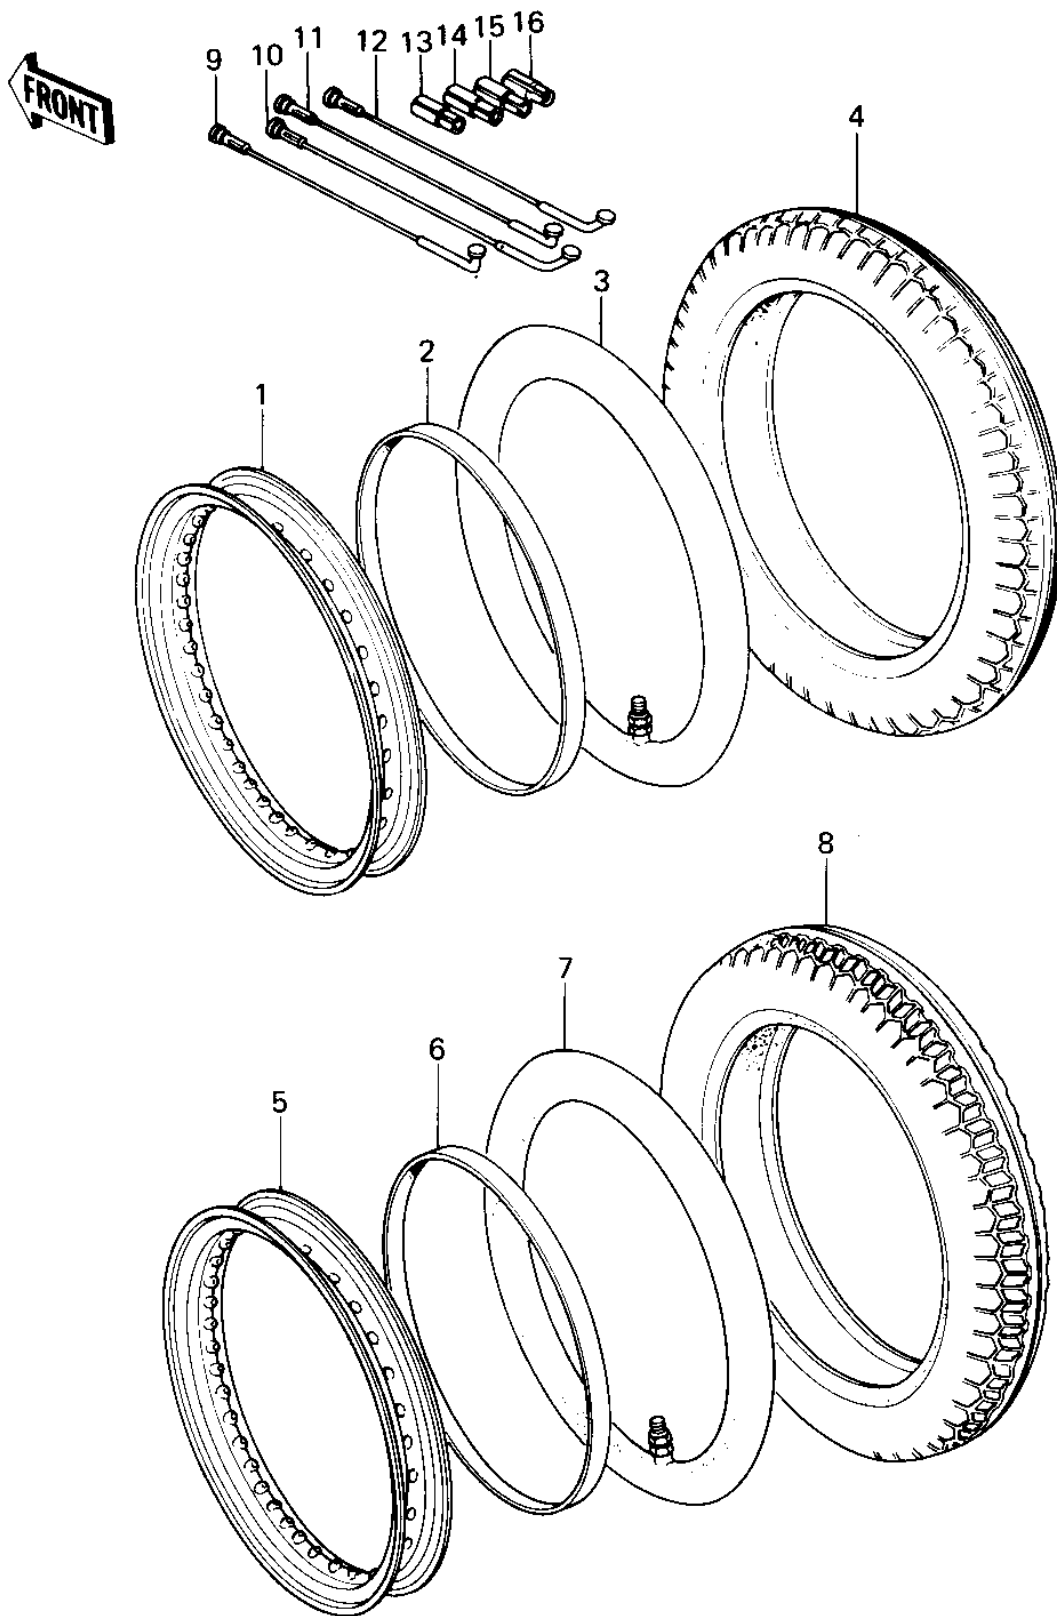

1980 KZ440 Standard PARTS DIAGRAM

WHEELS/TIRES ('80 B1)

1980 KZ440 Standard PARTS LIST

WHEELS/TIRES ('80 B1)

ITEM NAME	PART NUMBER	QUANTITY
RIM,FRONT,1.60X18 (Ref # 1)	41025-1008	1
BAND RIM (Ref # 2)	41023-001	2
TUBE 300/325/360-18 (Ref # 3)	41022-028	1
TIRE 300S-18 Y986A F (Ref # 4)	41002-1032	1
RIM,REAR,18.5X18 (Ref # 5)	41025-1003	1
*** N.L.A.*** (Canada) (Ref # 7)	41022-1007	1
TIRE 350S-18 Y987C R (Ref # 8)	41002-1012	1
SPOKE-ASY,FR INNER (Ref # 9)	41027-045	1
SPOKE-ASY,FR OUTER (Ref # 10)	41028-044	1
SPOKE-ASY,RR INNER (Ref # 11)	41027-5008	1
SPOKE-ASY,RR OUTER (Ref # 12)	41028-5007	1
WEIGHT,BALANCE,10G (Ref # 13)	41075-1007	1
WEIGHT,BALANCE,20G (Ref # 14)	41075-1008	1
WEIGHT,BALANCE,30G (Ref # 15)	41075-1009	1
WEIGHT,BALANCE,5G (Ref # 16)	41075-1010	1