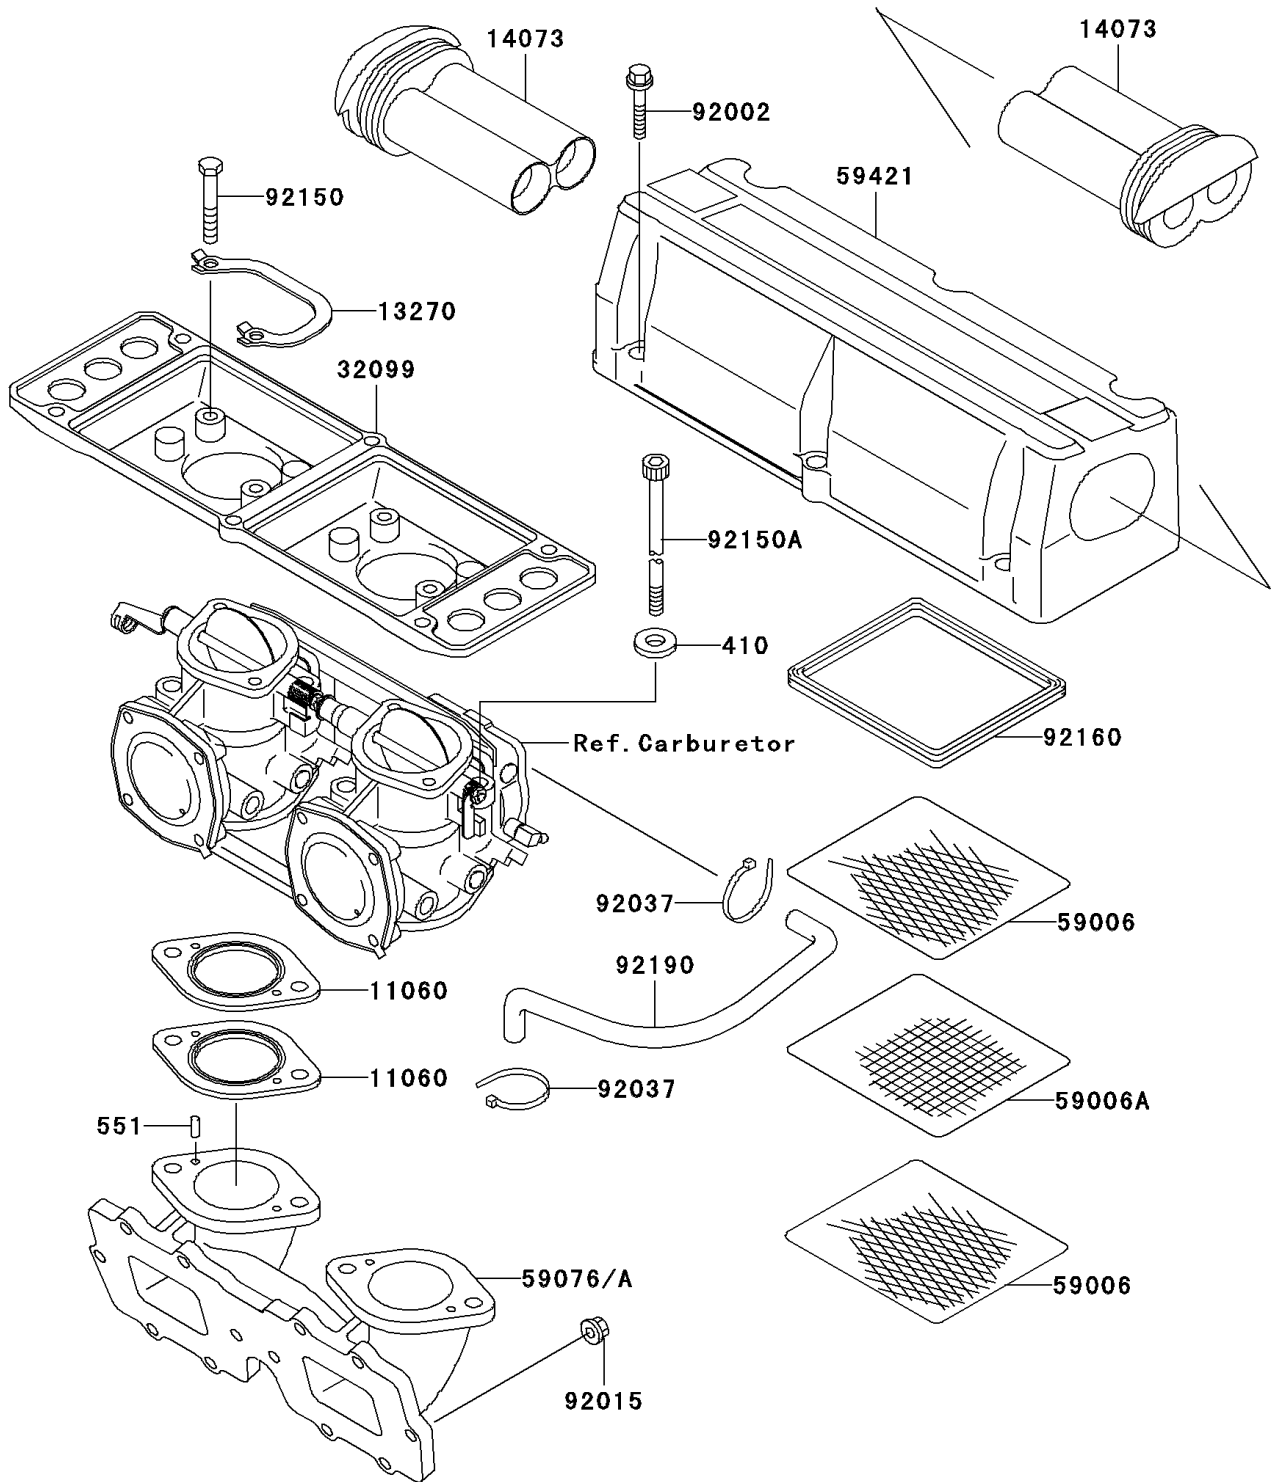

## 1998 JET SKI® SXi Pro PARTS DIAGRAM

Flame Arrester

E1614

## 1998 JET SKI® SXi Pro PARTS LIST

Flame Arrester

ITEM NAME	PART NUMBER	QUANTITY
WASHER-PLAIN-SMALL,8MM (Ref # 410)	410S0800	1
PIN-DOWEL (Ref # 551)	551R0416	1
GASKET,CARBURETOR (Ref # 11060)	11060-3761	1
PLATE (Ref # 13270)	13270-3804	1
DUCT (Ref # 14073)	14073-3733	1
CASE (Ref # 32099)	32099-3801	1
ARRESTER-FLAME (Ref # 59006)	59006-3707	1
ARRESTER-FLAME (Ref # 59006A)	59006-3708	1
MANIFOLD-INTAKE (Ref # 59076)	59076-3726	1
COVER-INTAKE (Ref # 59421)	59421-3719	1
BOLT,6X30 (Ref # 92002)	92002-3726	1
NUT,6MM (Ref # 92015)	92015-3767	1
CLAMP (Ref # 92037)	92037-1173	1
BOLT,6X30 (Ref # 92150)	92150-3766	1
BOLT,SOCKET,8X85 (Ref # 92150A)	92150-3852	1
DAMPER (Ref # 92160)	92160-3704	1
TUBE (Ref # 92190)	92190-3965	1