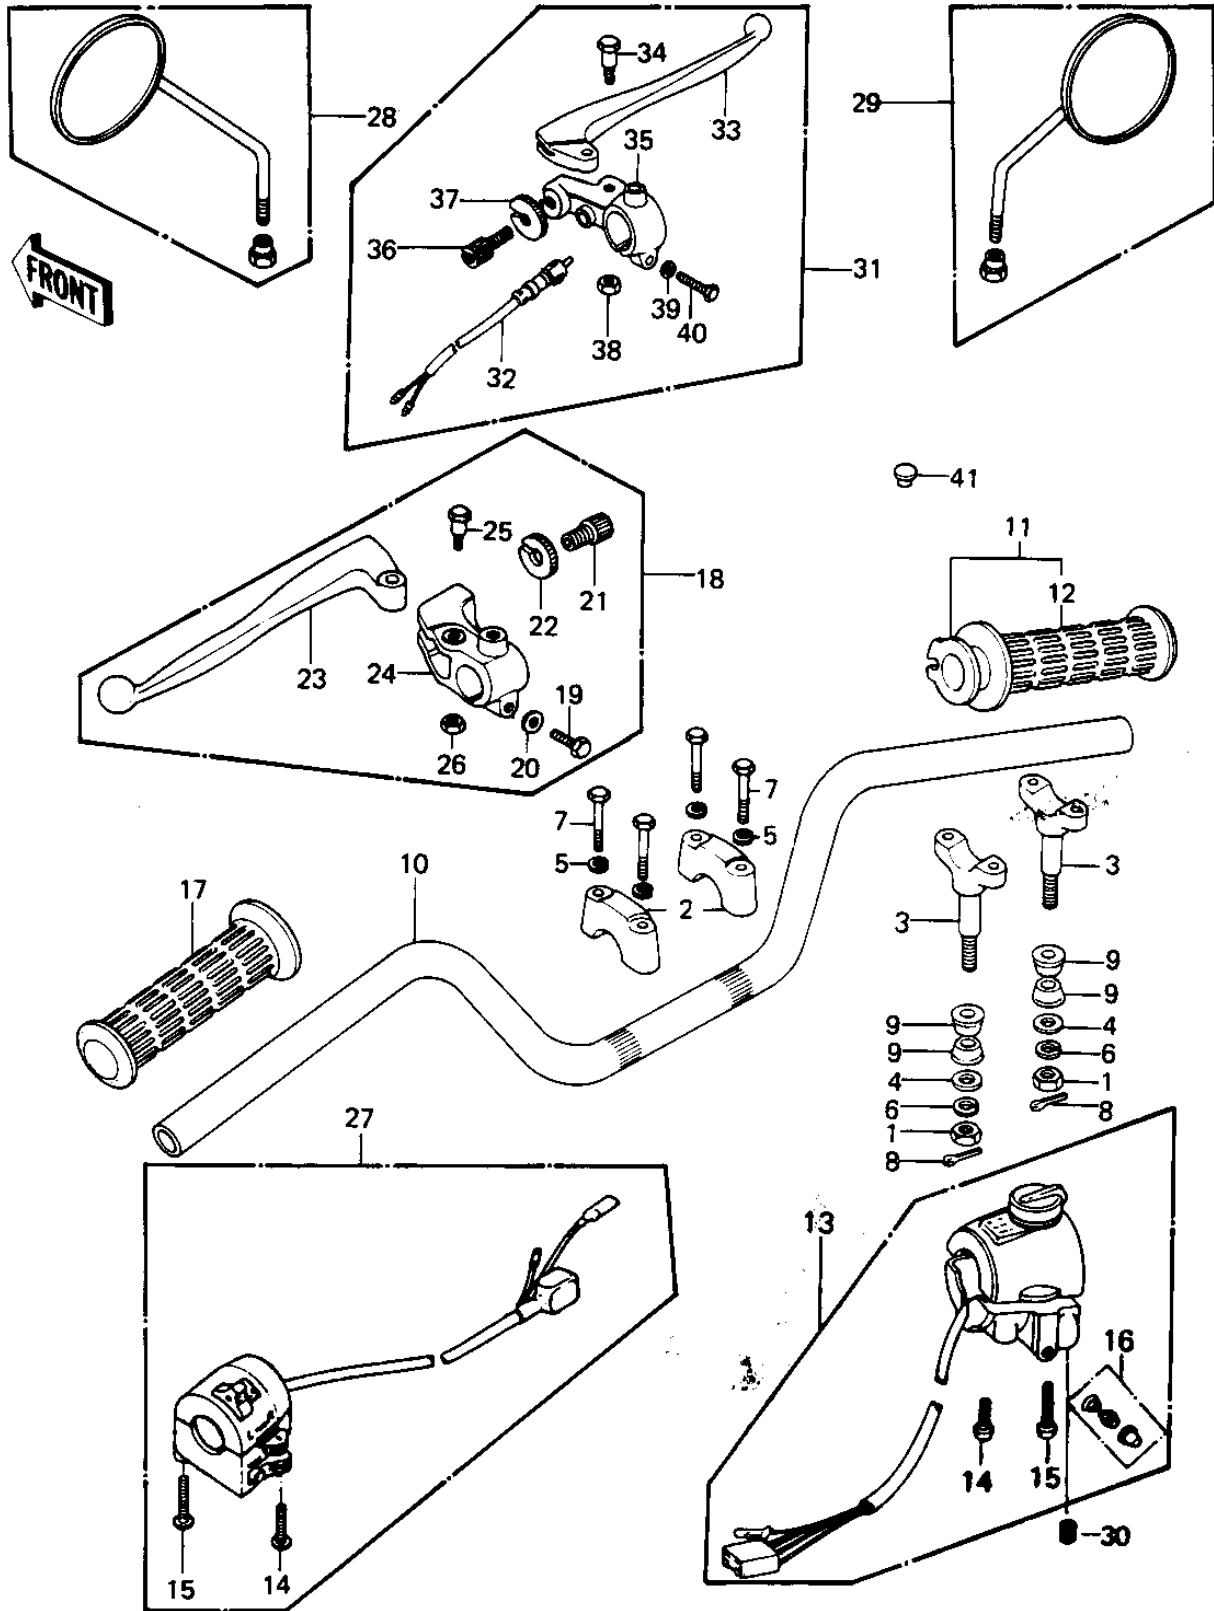

1980 KZ440 Standard PARTS DIAGRAM

HANDLEBAR ('80 B1)

1980 KZ440 Standard PARTS LIST

HANDLEBAR ('80 B1)

ITEM NAME	PART NUMBER	QUANTITY
NUT,10MM (Ref # 1)	314B1000	1
HOLDER-HANDLEBAR (Ref # 2)	46012-008	1
HOLDER-HANDLEBAR LOW (Ref # 3)	46012-010	1
CAP HANDLEBAR HOLDER (Ref # 4)	46016-003	1
WASHER SPRING 8MM (Ref # 5)	461F0800	1
WASHER SPRING 10MM (Ref # 6)	461F1000	1
BOLT 8X38 (Ref # 7)	92001-1405	1
PIN,SNAP (Ref # 8)	554A0800	1
DAMPER RUBBER HANDLE (Ref # 9)	92075-039	1
HANDLEBAR (Ref # 10)	46003-1019	1
GRIP ASSY,THROTTLE (Ref # 11)	46019-038	1
RUBBER,R.H GRIP (Ref # 12)	46061-018	1
HOUSING ASSY,R.H (Ref # 13)	46091-1039	1
SCREW PAN HEAD 5X30 (Ref # 14)	220B0530	1
SCREW-PAN-CROS (Ref # 15)	220B0535	1
SWITCH ASSY,HORN BUTN (Ref # 16)	27010-1009	1
RUBBER,L.H GRIP (Ref # 17)	46075-028	1
LEVER ASSY,CLUTCH (Ref # 18)	46076-044	1
BOLT HEX HEAD 6X25 (Ref # 19)	110N0625	2
WASHER PLAIN 6MM (Ref # 20)	410B0600	2
SCREW CABLE ADJUST (Ref # 21)	46055-003	2
NUT-LOCK (Ref # 22)	46056-005	2
LEVER-CLUTCH (Ref # 23)	46092-015	1
HOLDER-CLUTCH LEV,BLK (Ref # 24)	46094-011-21	1
BOLT,HEX HEAD,5X22 (Ref # 25)	92007-046	2
NUT-LOCK,5MM (Ref # 26)	92019-014	2
HOUSING ASSY,CONT,L.H (Ref # 27)	46091-1079	1
REAR VIEW MIRROR,L.H. (Ref # 28)	56001-1015	1
REAR VIEW MIRROR,R.H. (Ref # 29)	56001-1016	1

1980 KZ440 Standard PARTS LIST

HANDLEBAR ('80 B1)

ITEM NAME	PART NUMBER	QUANTITY
PLUG,B,KICKSTARTER (Ref # 30)	92066-061	1
LEVER ASSY,FRNT BRAKE (Ref # 31)	46021-031	1
SWITCH-FR. BRAKE LAMP (Ref # 32)	27021-004	1
LEVER FRONT BRAKE (Ref # 33)	46058-004	1
HOLDER-FR BRK LEV,BLK (Ref # 35)	46060-009-21	1
CAP-RR VIEW MIRROR (Ref # 41)	92102-009	1