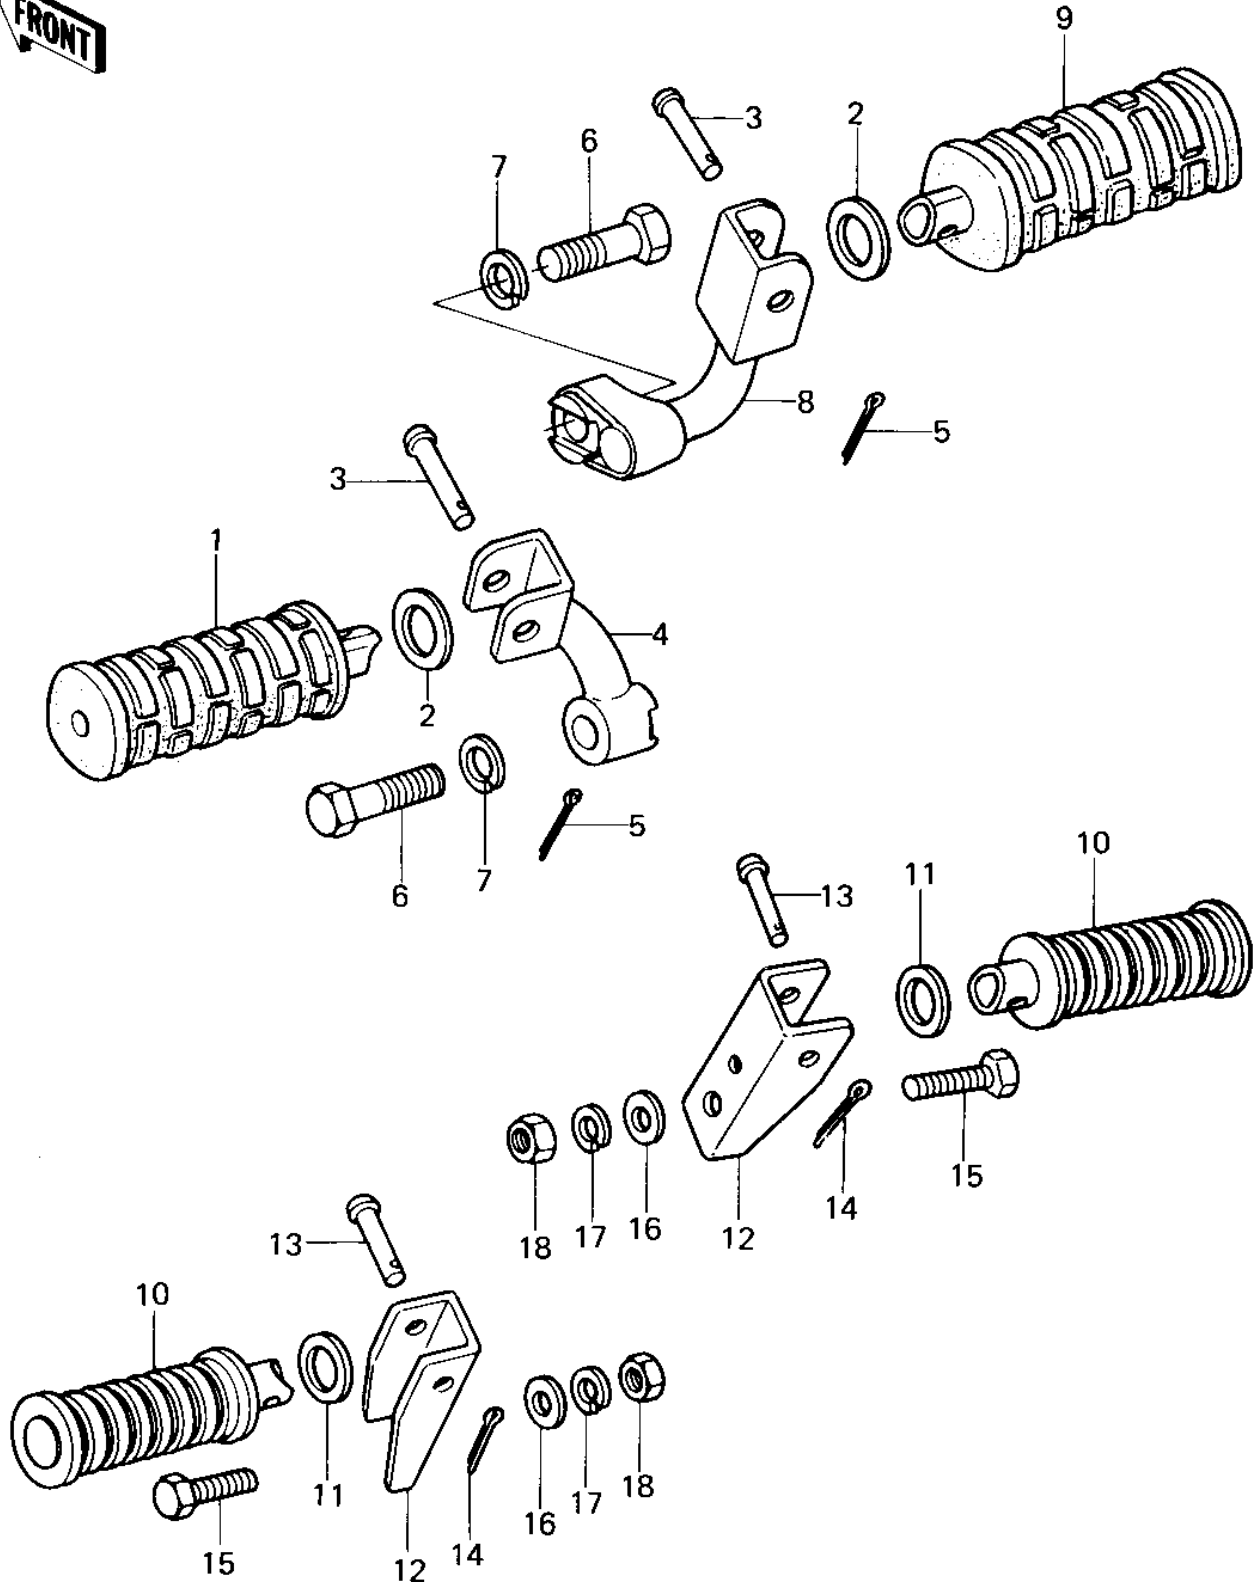

1980 KZ440 Standard PARTS DIAGRAM

FOOTRESTS ('80 B1)

1980 KZ440 Standard PARTS LIST

FOOTRESTS ('80 B1)

ITEM NAME	PART NUMBER	QUANTITY
BAR-FOOTREST,L.H (Ref # 1)	34028-011	1
WASHER,PLAIN (Ref # 2)	92022-250	1
PIN-FOOTREST BAR FIT (Ref # 3)	92043-080	1
HOLDER-STEP,FR,LH (Ref # 4)	34003-1078	1
PIN COTTER 2.5X16 (Ref # 5)	550D2516	1
BOLT-HEX HEAD,12X36 (Ref # 6)	113B1236A	1
WASHER SPRING 12MM (Ref # 7)	461F1200	1
HOLDER-STEP,FR,RH (Ref # 8)	34003-1079	1
BAR-FOOTREST,R.H (Ref # 9)	34028-012	1
RUBBER,FOOTREST (Ref # 10)	92076-027	1
WASHER-PLAIN (OPT) (Ref # 11)	92022-199	1
BRACKET,STEP (Ref # 12)	32054-1021	1
PIN (Ref # 13)	92043-1464	1
PIN,COTTER,2.0X12 (Ref # 14)	550D2012	1
BOLT,HEX HEAD,10X50 (Ref # 15)	92001-1254	1
WASHER PLAIN 10MM (Ref # 16)	410B1000	1
WASHER SPRING 10MM (Ref # 17)	461F1000	1
NUT,10MM (Ref # 18)	314B1000	1