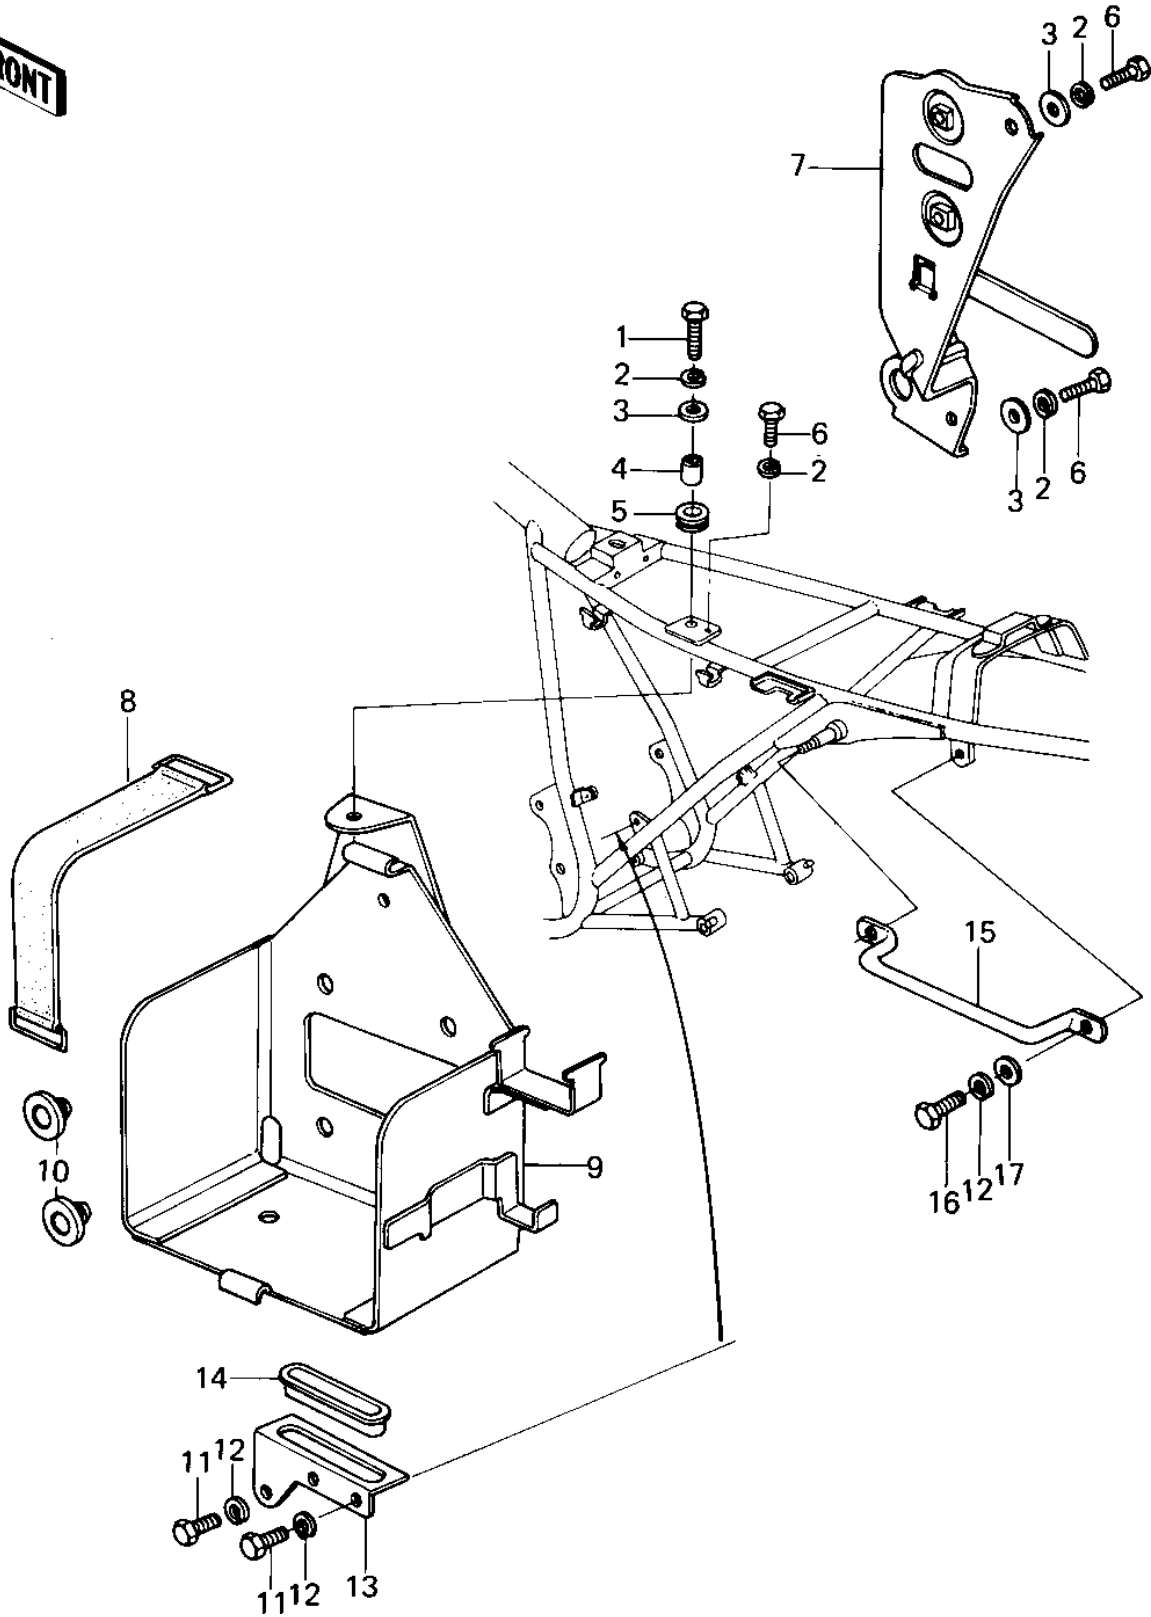

1980 KZ440 Standard PARTS DIAGRAM

BATTERY CASE/ELECTRO BRACKET ('80 B1)

1980 KZ440 Standard PARTS LIST

BATTERY CASE/ELECTRO BRACKET ('80 B1)

ITEM NAME	PART NUMBER	QUANTITY
BOLT 6X22 (Ref # 1)	112B0622	1
WASHER SPRING 6MM (Ref # 2)	461F0600	1
WASHER 6.5X20X1.6T (Ref # 3)	92022-125	1
COLLAR,6.8X10X8.5 (Ref # 4)	92027-129	1
DAMPER RUBBER (Ref # 5)	92075-076	1
BOLT-UPSET 6X14 (Ref # 6)	112B0614	1
BRACKET,ELECTRIC (Ref # 7)	11034-1071	1
BAND BATTERY (Ref # 8)	92072-006	1
CASE,BATTERY (Ref # 9)	32097-041	1
DAMPER RUBBER (Ref # 10)	92075-078	1
BOLT-SMALL-UPSET,8X16 (Ref # 11)	115G0816	2
WASHER SPRING 8MM (Ref # 12)	461F0800	1
BRACKET,BASE (Ref # 13)	32129-008	1
DAMPER RUBBER (Ref # 14)	92075-280	1
GRIP FRAME (Ref # 15)	32109-009	1
WASHER PLAIN 8MM (Ref # 17)	410B0800	1