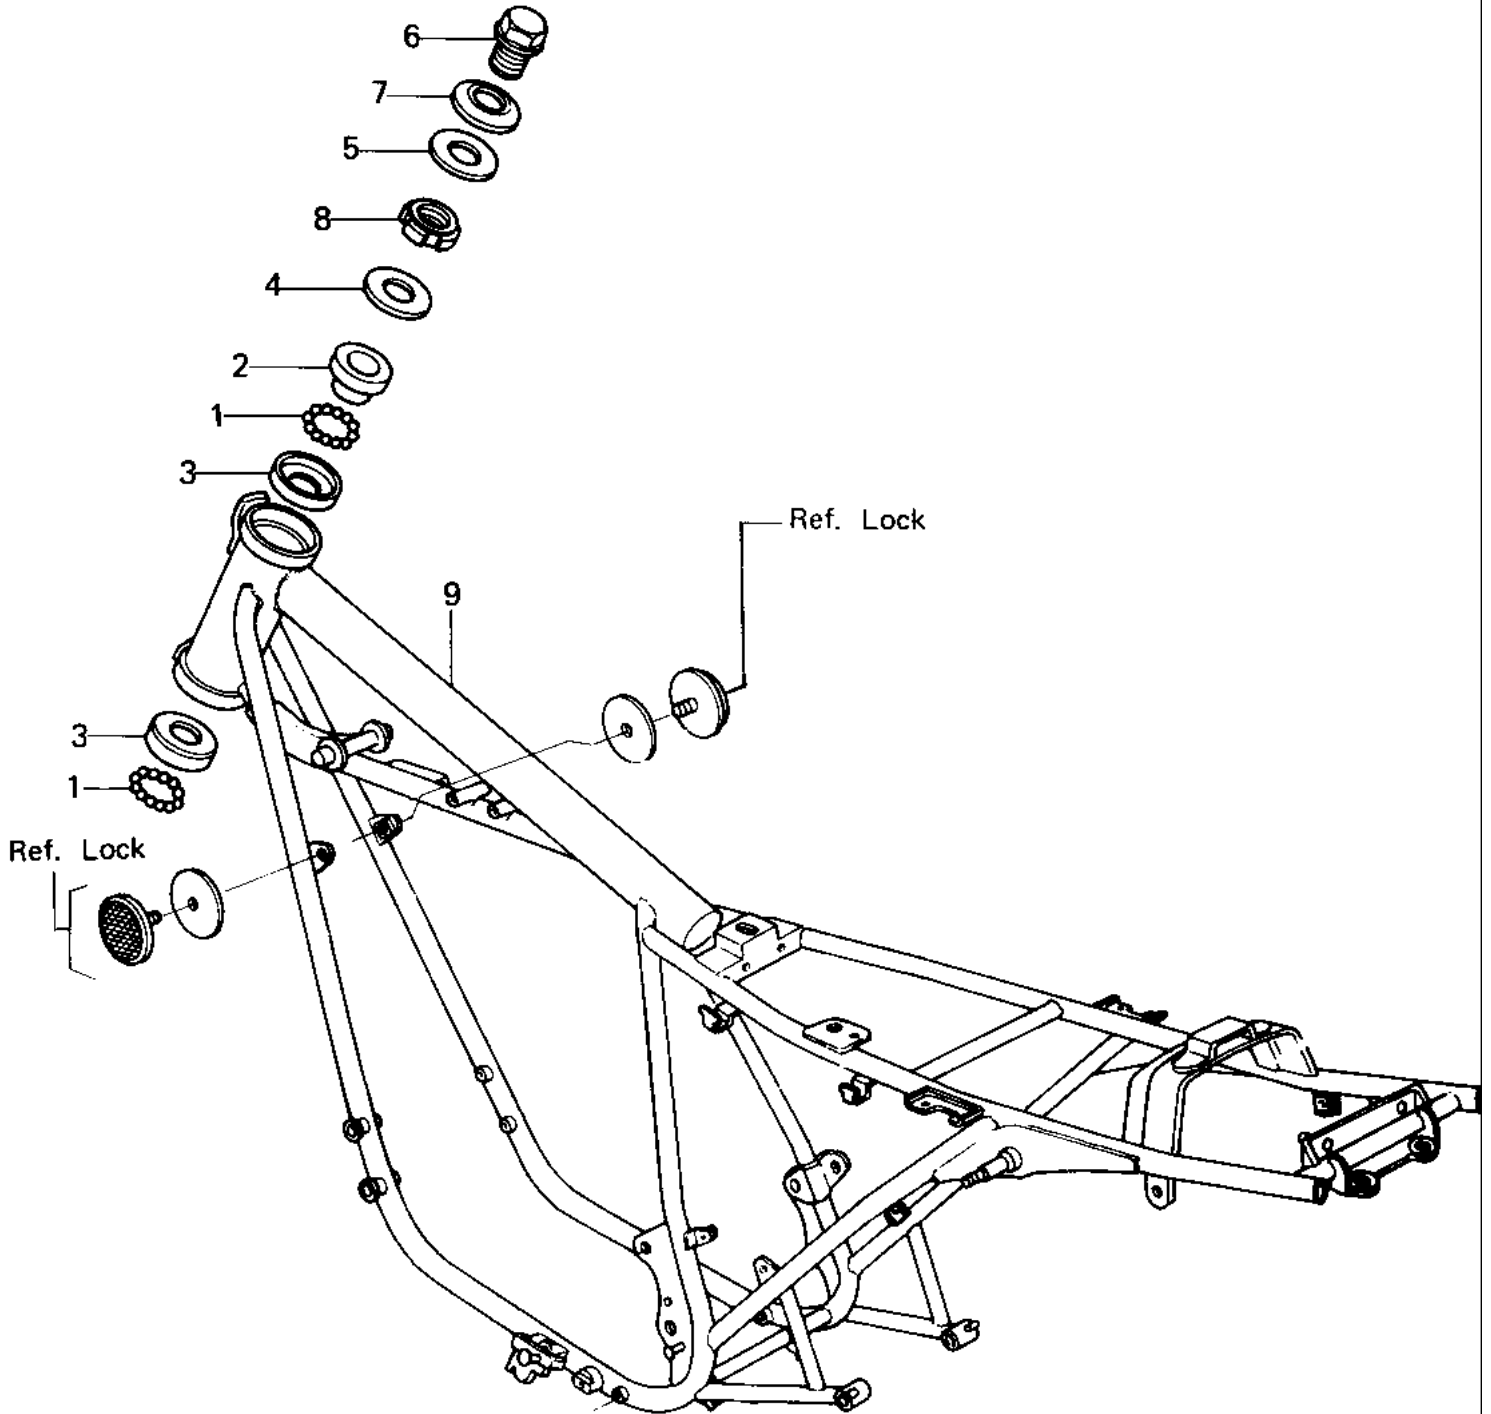

## 1980 KZ440 Standard PARTS DIAGRAM

FRAME ('80 B1)

## 1980 KZ440 Standard PARTS LIST

FRAME ('80 B1)

ITEM NAME	PART NUMBER	QUANTITY
BALL STEEL 1/4' (Ref # 1)	600A0800	1
CONE STRNG STEM BERNG (Ref # 2)	92047-006	1
RACE STRNG STEM BERNG (Ref # 3)	92048-006	1
CAP, STEERING STEM (Ref # 4)	46098-016	1
WASHER,WAVE (Ref # 5)	46100-003	1
BOLT,STEERG STEM HEAD (Ref # 6)	92007-031	1
WASHER,STEERG STM HD (Ref # 7)	92022-230	1
NUT STEERING STEM LCK (Ref # 8)	92090-007	1
FRAME-COMP (Ref # 9)	32002-1260	1