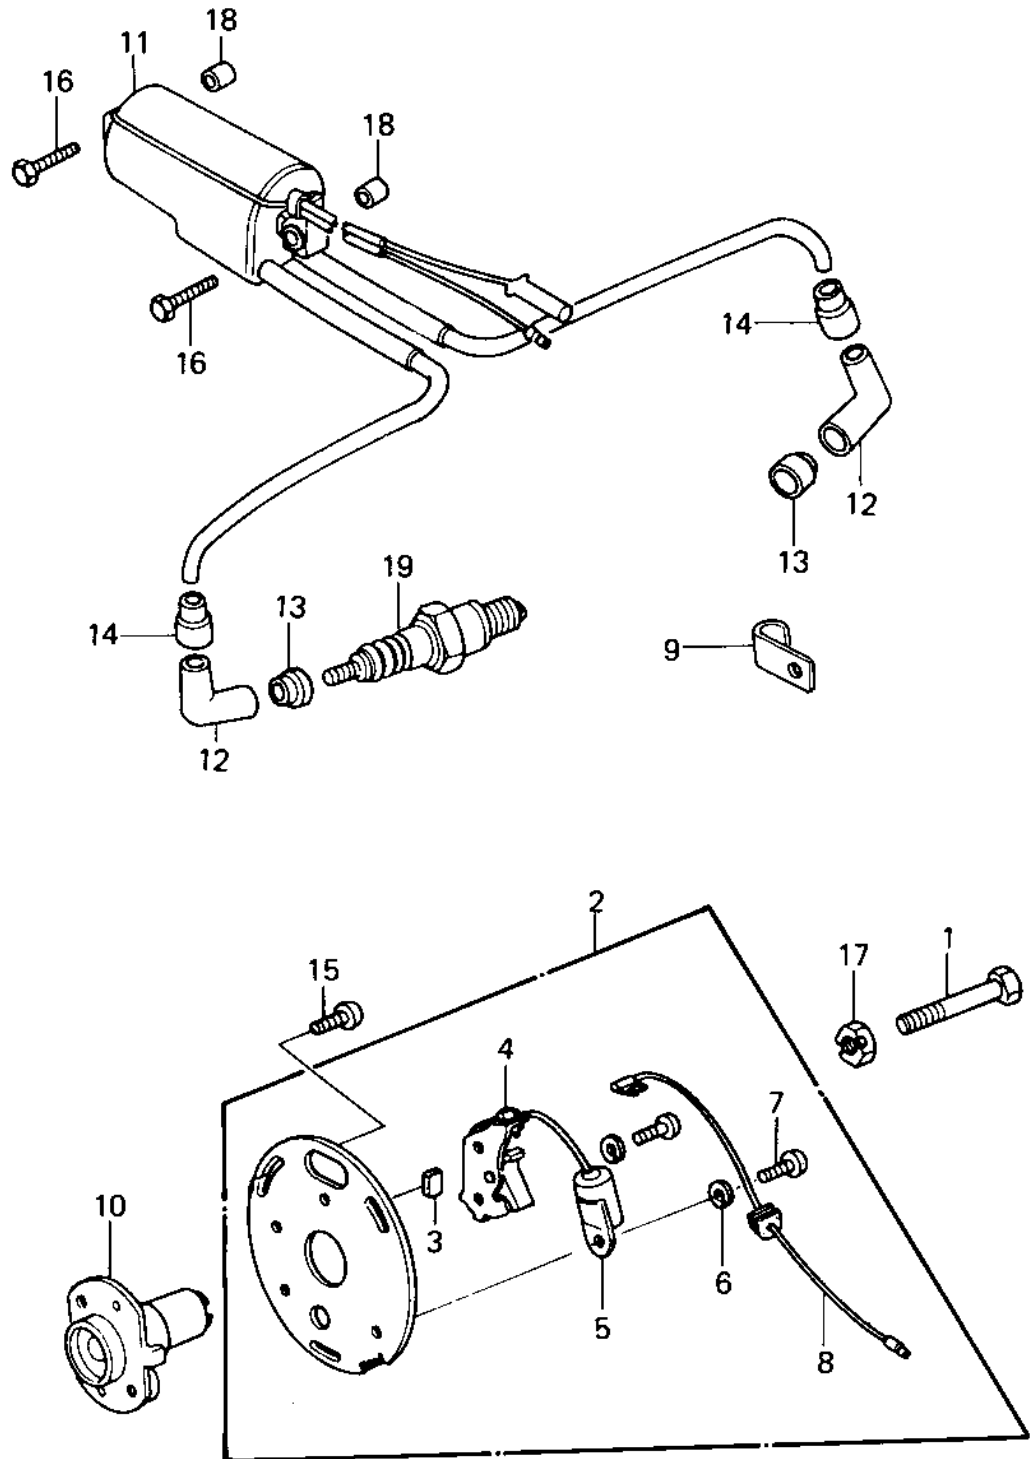

1980 KZ440 Standard PARTS DIAGRAM

IGNITION ('80 B1)

1980 KZ440 Standard PARTS LIST

IGNITION ('80 B1)

ITEM NAME	PART NUMBER	QUANTITY
BOLT-8X63 (Ref # 1)	92001-1397	1
BREAKER ASSY,CONTACT (Ref # 2)	21008-1014	1
FELT OIL (Ref # 3)	21019-005	1
BREAKER,CONTACT (Ref # 4)	21008-027	1
CONDENSER (Ref # 5)	21013-1004	1
WASHER SPRING 6MM (Ref # 6)	461F0600	1
SCREW PAN HEAD 4X6 (Ref # 7)	220B0406	1
WIRE,LEAD,BREAKER (Ref # 8)	26011-1030	1
CLAMP,WIRING HARNESS (Ref # 9)	21126-008	1
GOVERNOR,BREAKER (Ref # 10)	21148-1002	1
COIL-IGNITION (Ref # 11)	21121-1174	1
CAP-SPARK PLUG,RTFM20 (Ref # 12)	21130-1007	1
GROMMET-PLUG CAP,A (Ref # 13)	21131-004	1
GROMMET,SPARK PLG CAP (Ref # 14)	21132-005	1
SCREW PAN HEAD 5X12 (Ref # 15)	220B0512	1
BOLT, IGNITION COIL (Ref # 16)	92003-170	1
WASHER,SPARK ADVANCER (Ref # 17)	92022-244	1
COLLAR,IGNITION COIL (Ref # 18)	92027-276	1
SPARK PLUG B7ES (Ref # 19)	B7ES	1