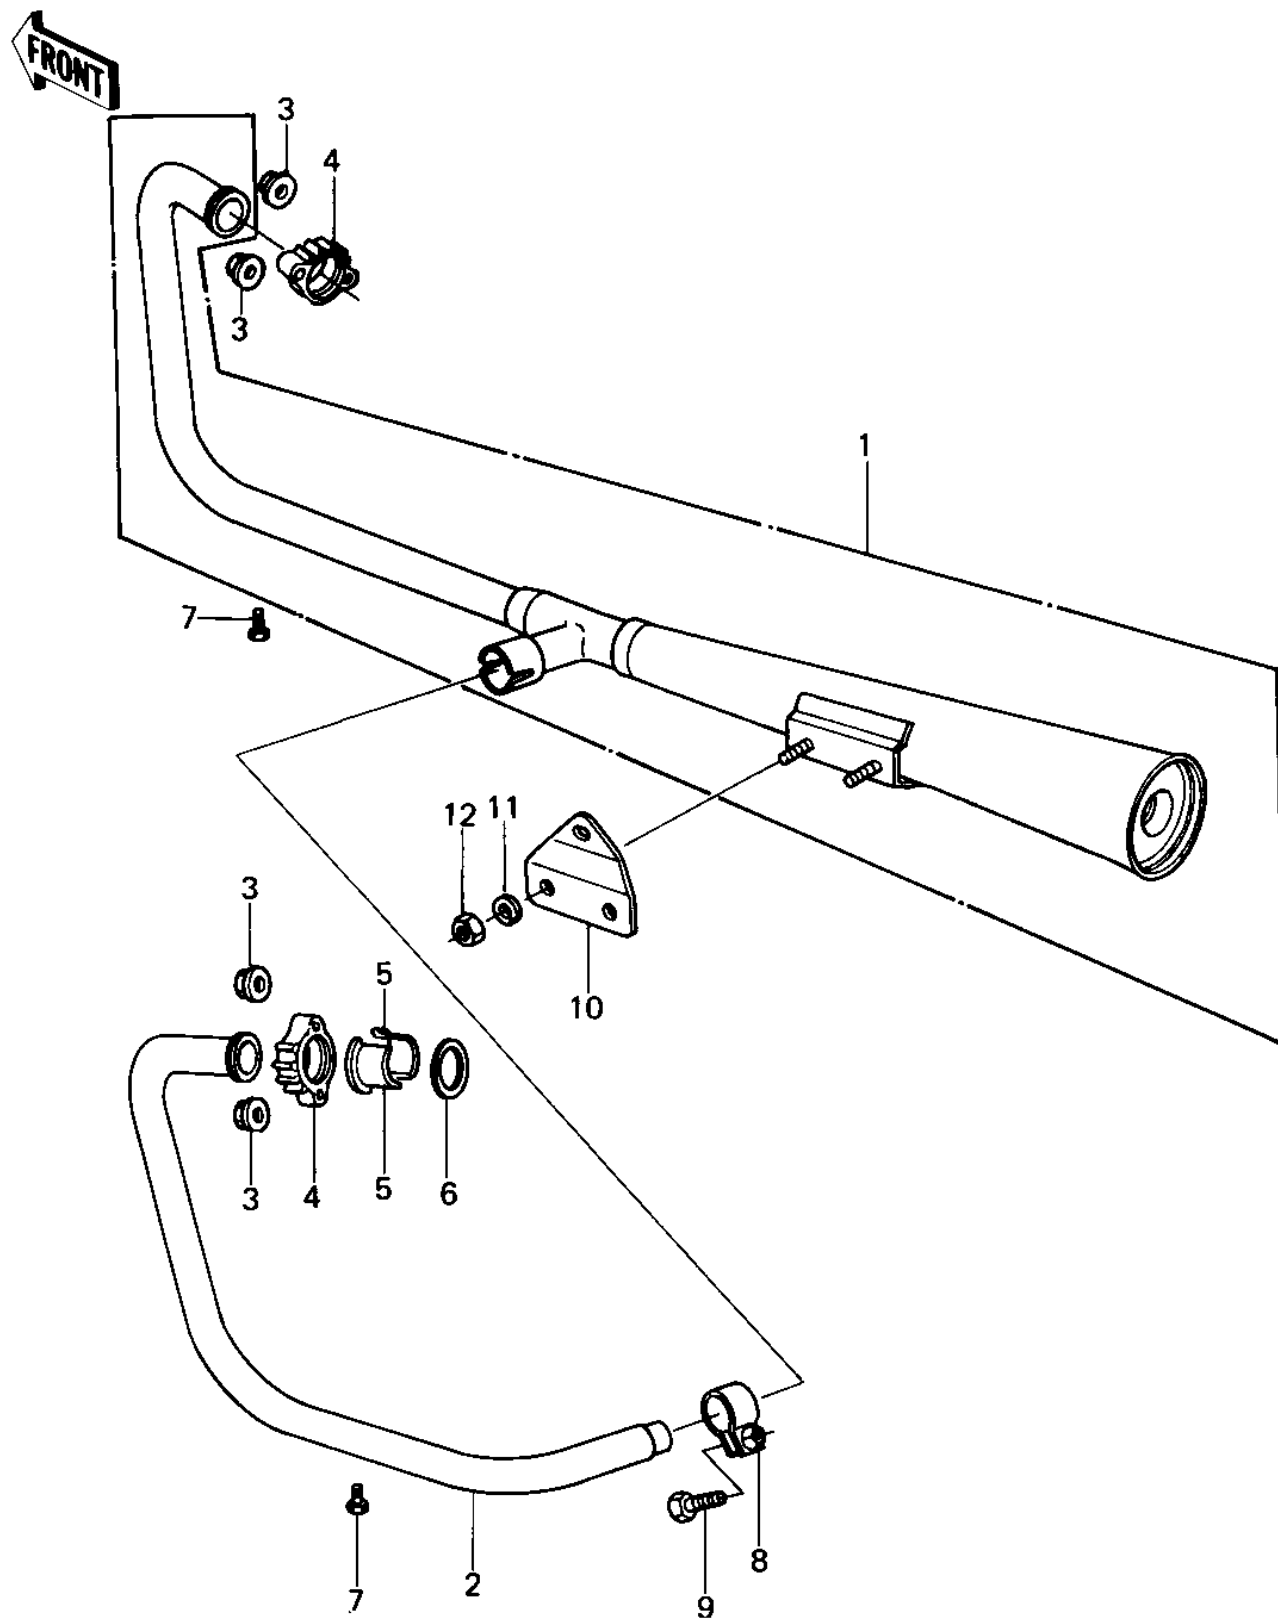

## 1980 KZ440 Standard PARTS DIAGRAM

MUFFLER ('80 B1)

## 1980 KZ440 Standard PARTS LIST

MUFFLER ('80 B1)

ITEM NAME	PART NUMBER	QUANTITY
MUFFLER (Ref # 1)	18001-1196	1
PIPE,EXHAUST,L.H (Ref # 2)	18049-1027	1
NUT-6MM (Ref # 3)	92015-1078	1
HOLDER,EXHAUST PIPE (Ref # 4)	18069-1012	1
COLLAR,MUFFLER (Ref # 5)	92027-1007	1
GASKET,EXHAUST PIPE (Ref # 6)	11060-1242	1
BOLT (6X10) (Ref # 7)	110R0610	1
CLAMP,EXH PIPE CONNCT (Ref # 8)	92037-180	1
BOLT,8X25 (Ref # 9)	114N0825	1
BRACKET,MUFFLER (Ref # 10)	18024-031	1
WASHER SPRING 8MM (Ref # 11)	461F0800	1
NUT,8M/M (Ref # 12)	317B0800	1