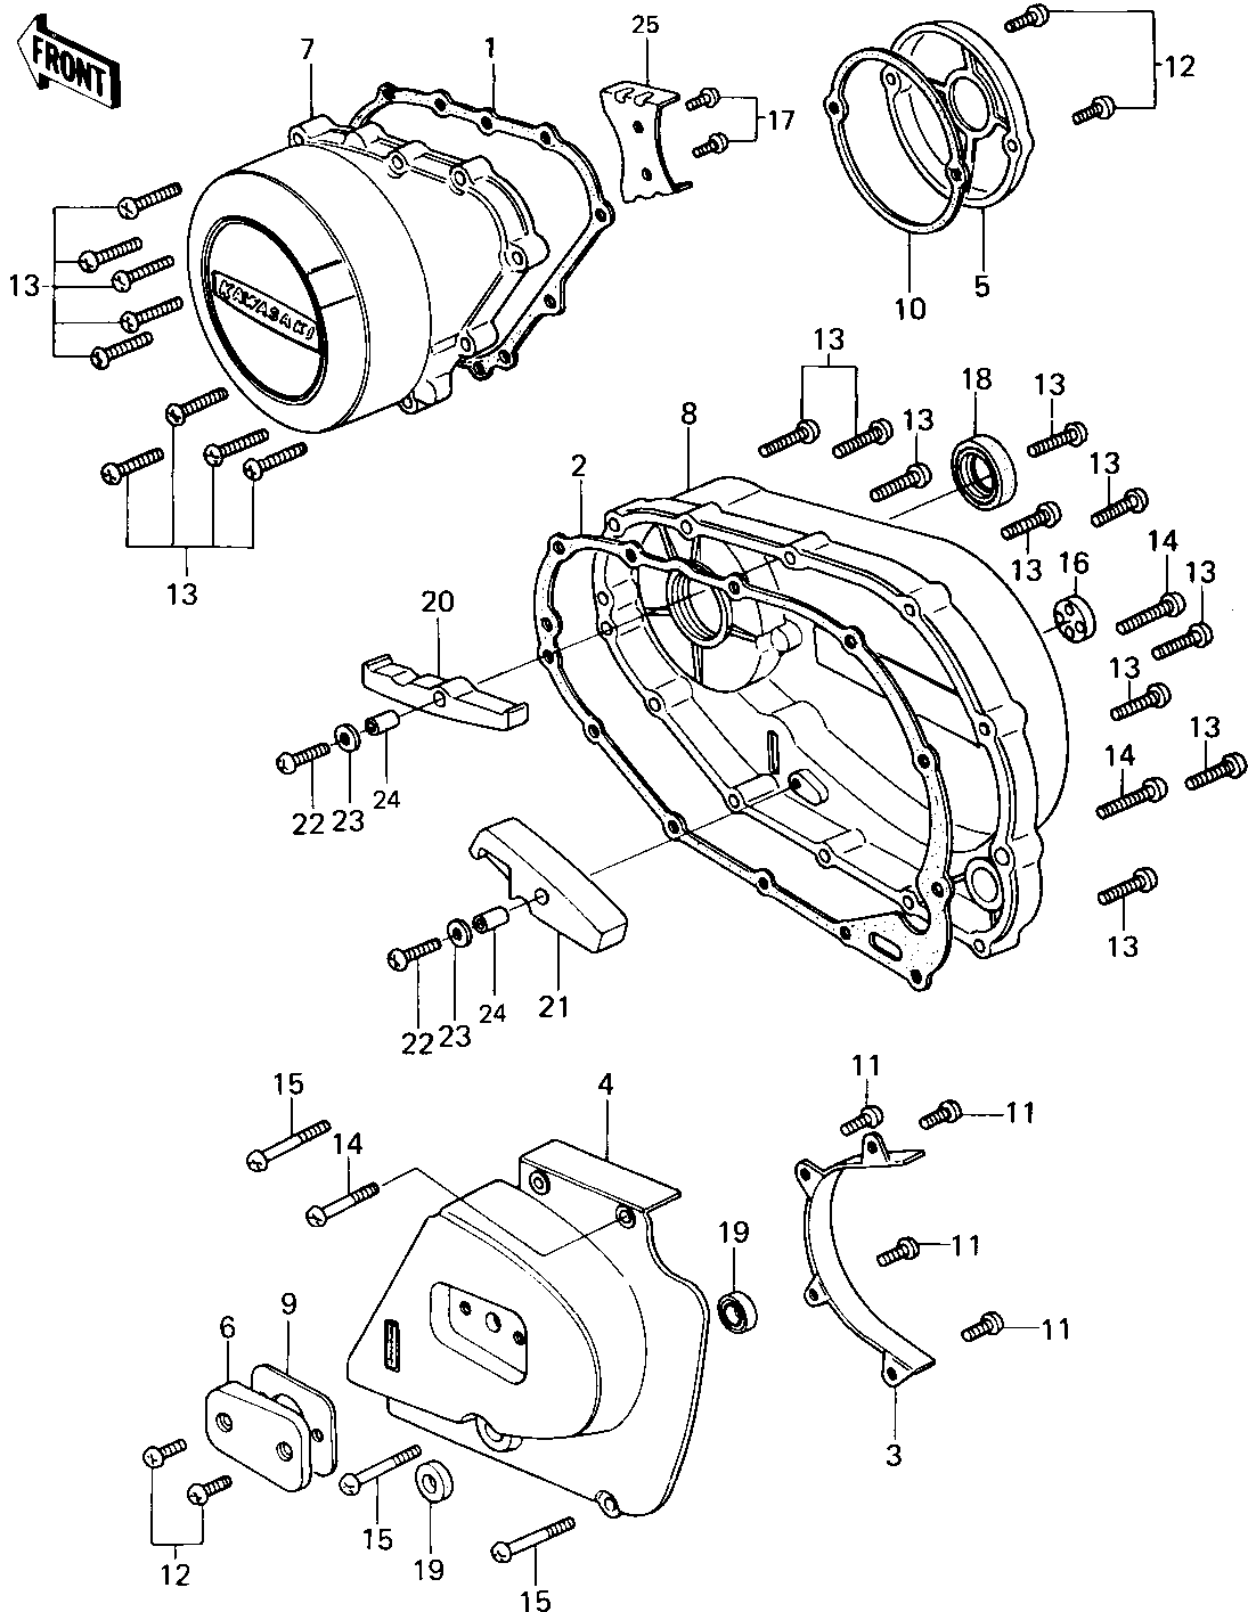

1980 KZ440 Standard PARTS DIAGRAM

ENGINE COVERS ('80 B1)

1980 KZ440 Standard PARTS LIST

ENGINE COVERS ('80 B1)

ITEM NAME	PART NUMBER	QUANTITY
GASKET,GENERATER COV.ER (Ref # 1)	11009-1032	1
GASKET,CLUTCH COVER (Ref # 2)	11009-1033	1
GUIDE,CHAIN (Ref # 3)	12053-1009	1
COVER CHAIN (Ref # 4)	14026-1011-80	1
COVERBRK POINT,BUFF (Ref # 5)	14027-019-80	1
COVER,CLUTCH ADJUSTNG (Ref # 6)	14028-006-80	1
COVER,GENERATOR,BUFF (Ref # 7)	14031-1023	1
COVER,CLUTCH (Ref # 8)	14032-1038	1
GASKET,CLUTCH ADJ CAP (Ref # 9)	14049-004	1
GASKET,BREAKER COVER (Ref # 10)	14050-010	1
SCREW PAN HEAD 6X10 (Ref # 11)	220B0610	1
SCREW PAN HEAD 6X18 (Ref # 12)	220B0618	1
SCREW PAN HEAD 6X30 (Ref # 13)	220B0630	1
SCREW PAN HEAD 6X40 (Ref # 14)	220B0640	1
SCREW PAN HEAD 6X50 (Ref # 15)	220B0650	1
GAUGE,OIL LEVEL (Ref # 16)	52015-004	1
SCREW PAN HEAD 5X8 (Ref # 17)	220B0508	1
OIL SEAL,R.H CRNKSFT (Ref # 18)	92050-065	1
OIL SEAL,TB13225.5 (Ref # 19)	92051-005	1
GUIDE,PRIMARY CHAIN (Ref # 20)	12053-1004	1
GUIDE,PRIMARY CHAIN (Ref # 21)	12053-1005	1
SCREW PAN HEAD 6X25 (Ref # 22)	220B0625	1
WASHER PLAIN 6MM (Ref # 23)	410B0600	1
COLLAR,8X15 (Ref # 24)	92027-1079	1
GUIDE,CHAIN (Ref # 25)	12053-1014	1