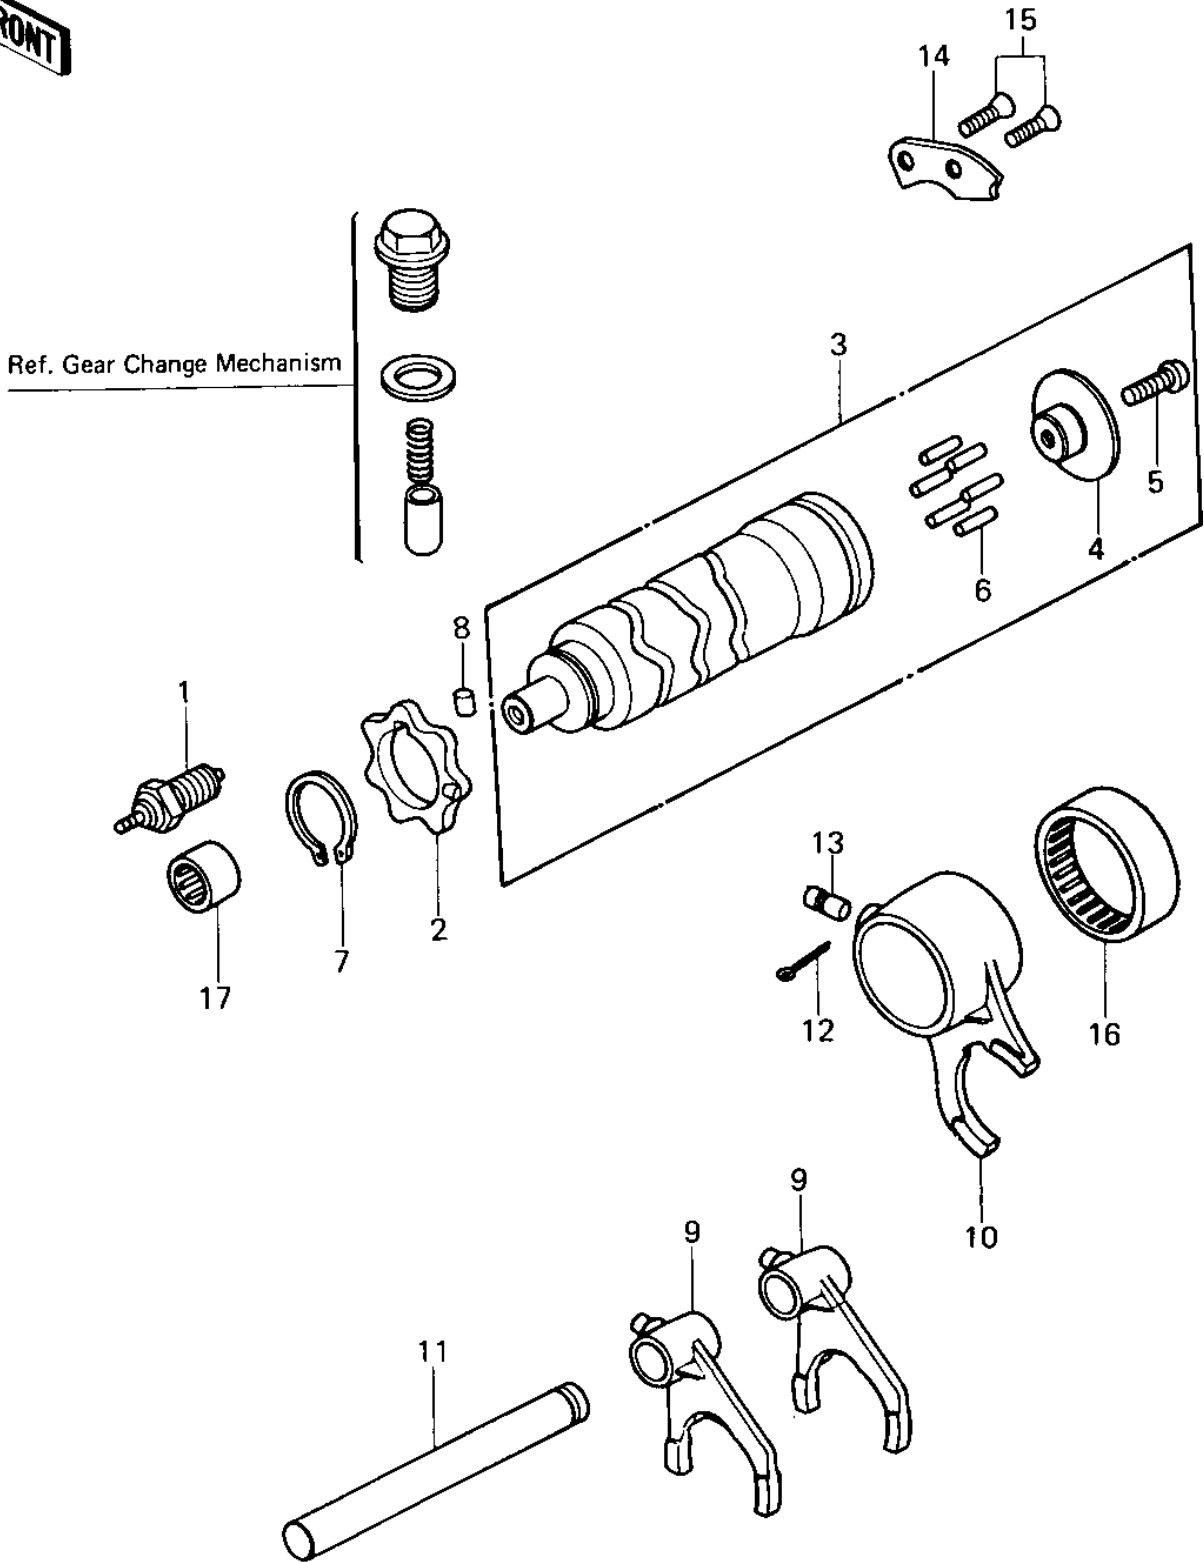

1980 KZ440 Standard PARTS DIAGRAM

GEAR CHANGE DRUM/FORKS ('80 B1)

1980 KZ440 Standard PARTS LIST

GEAR CHANGE DRUM/FORKS ('80 B1)

ITEM NAME	PART NUMBER	QUANTITY
SWITCH,NEUTRAL (Ref # 1)	13151-5002	1
CAM-CHANGE DRUM (Ref # 2)	13145-1058	1
DRUM ASSY,CHANGE (Ref # 3)	13239-1011	1
PLATE,SHIFT DRUM PIN (Ref # 4)	13142-016	1
SCREW PAN HEAD 6X14 (Ref # 5)	220B0614	1
PIN GEAR CHANGE DRUM (Ref # 6)	92042-014	1
CIRCLIP,30MM (Ref # 7)	480J3000	1
PIN-DOWEL,4X6 (Ref # 8)	610A0406	1
FORK-SHIFT,1,4&2,3 (Ref # 9)	13140-1067	1
FORK-SHIFT,5TH&TOP (Ref # 10)	13140-1053	1
ROD,SHIFT (Ref # 11)	13209-022	1
PIN COTTER 3.0X20 (Ref # 12)	550D3020	1
DOWEL PIN,8X18 (Ref # 13)	92042-021	1
PLATE,SIFT DRM POSITN (Ref # 14)	14014-1001	1
SCREW,CSK,6X16 (Ref # 15)	92009-1007	1
BRG,NEDL,37BTM4312 (Ref # 16)	92046-051	1
BEARING,NEEDLE,HK1210 (Ref # 17)	92046-1010	1