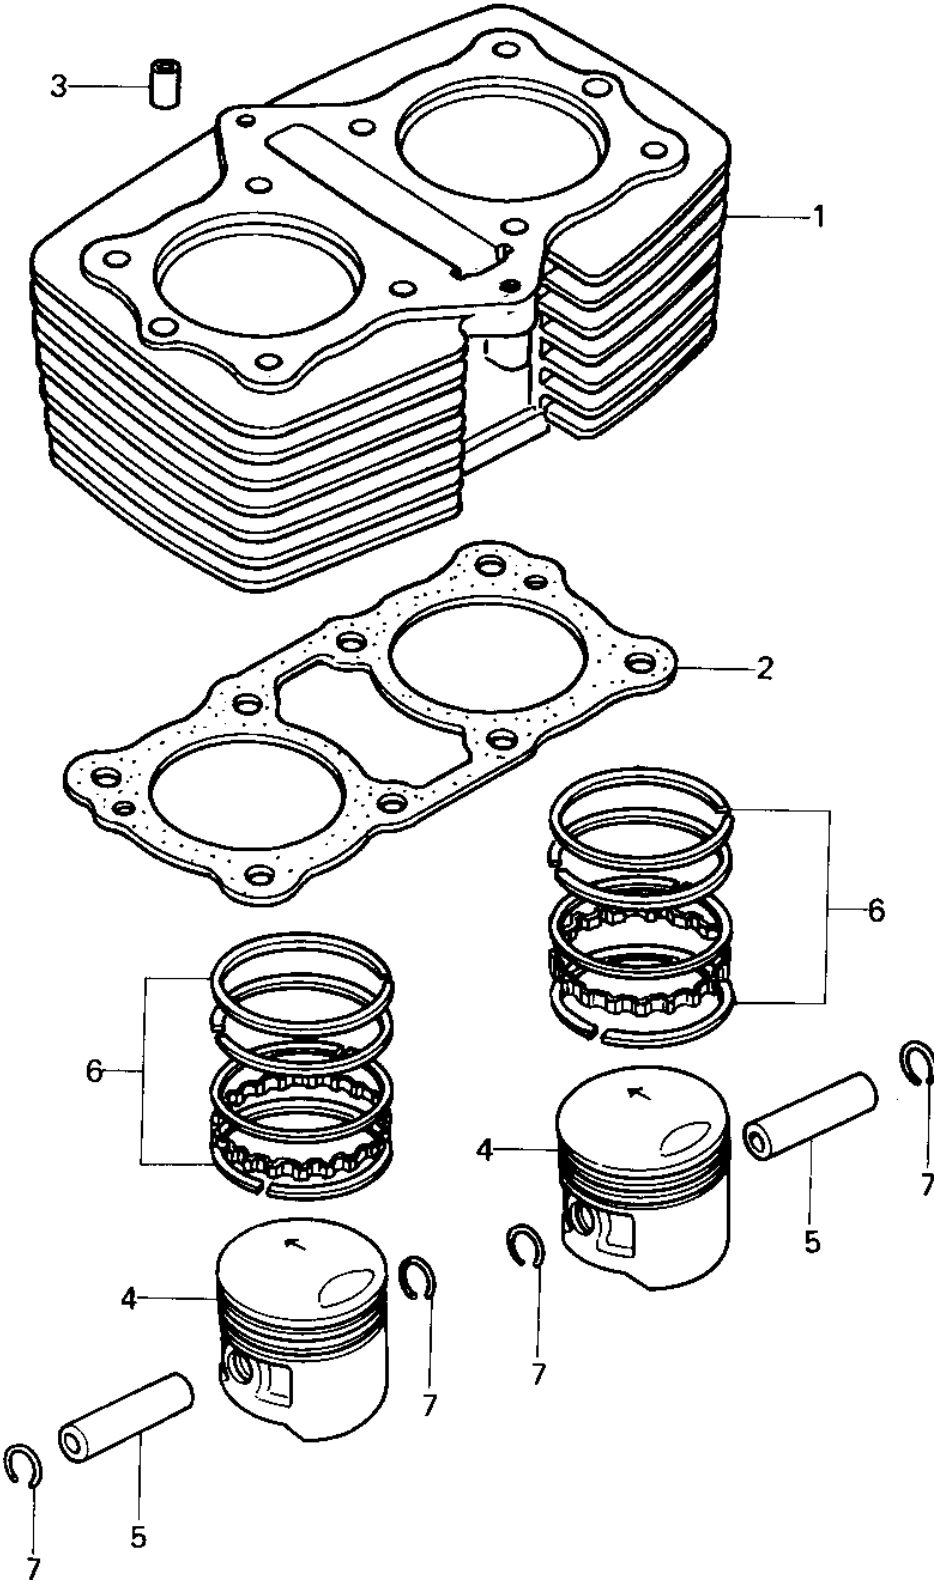

1980 KZ440 Standard PARTS DIAGRAM

CYLINDER/PISTONS ('80 B1)

1980 KZ440 Standard PARTS LIST

CYLINDER/PISTONS ('80 B1)

ITEM NAME	PART NUMBER	QUANTITY
CYLINDER ASSY (Ref # 1)	11006-1004	1
GASKET,CYLINDER BASE (Ref # 2)	11009-1176	1
PIN,DOWEL,10X8.2X14 (Ref # 3)	92043-1037	1
PISTON,STD (Ref # 4)	13001-1032	1
PISTON,0.020",O/S (Ref # 4)	13029-1014	1
PISTON,0.040",O/S (Ref # 4)	13027-1015	1
PIN-PISTON (Ref # 5)	13002-1011	1
RING SET,PISTON,STD (Ref # 6)	13008-5029	1
RING SET,0.020",O/S (Ref # 6)	13025-5015	1
RING SET,0.040",O/S (Ref # 6)	13024-5015	1
CIRCLIP PISTON PIN (Ref # 7)	92036-005	1