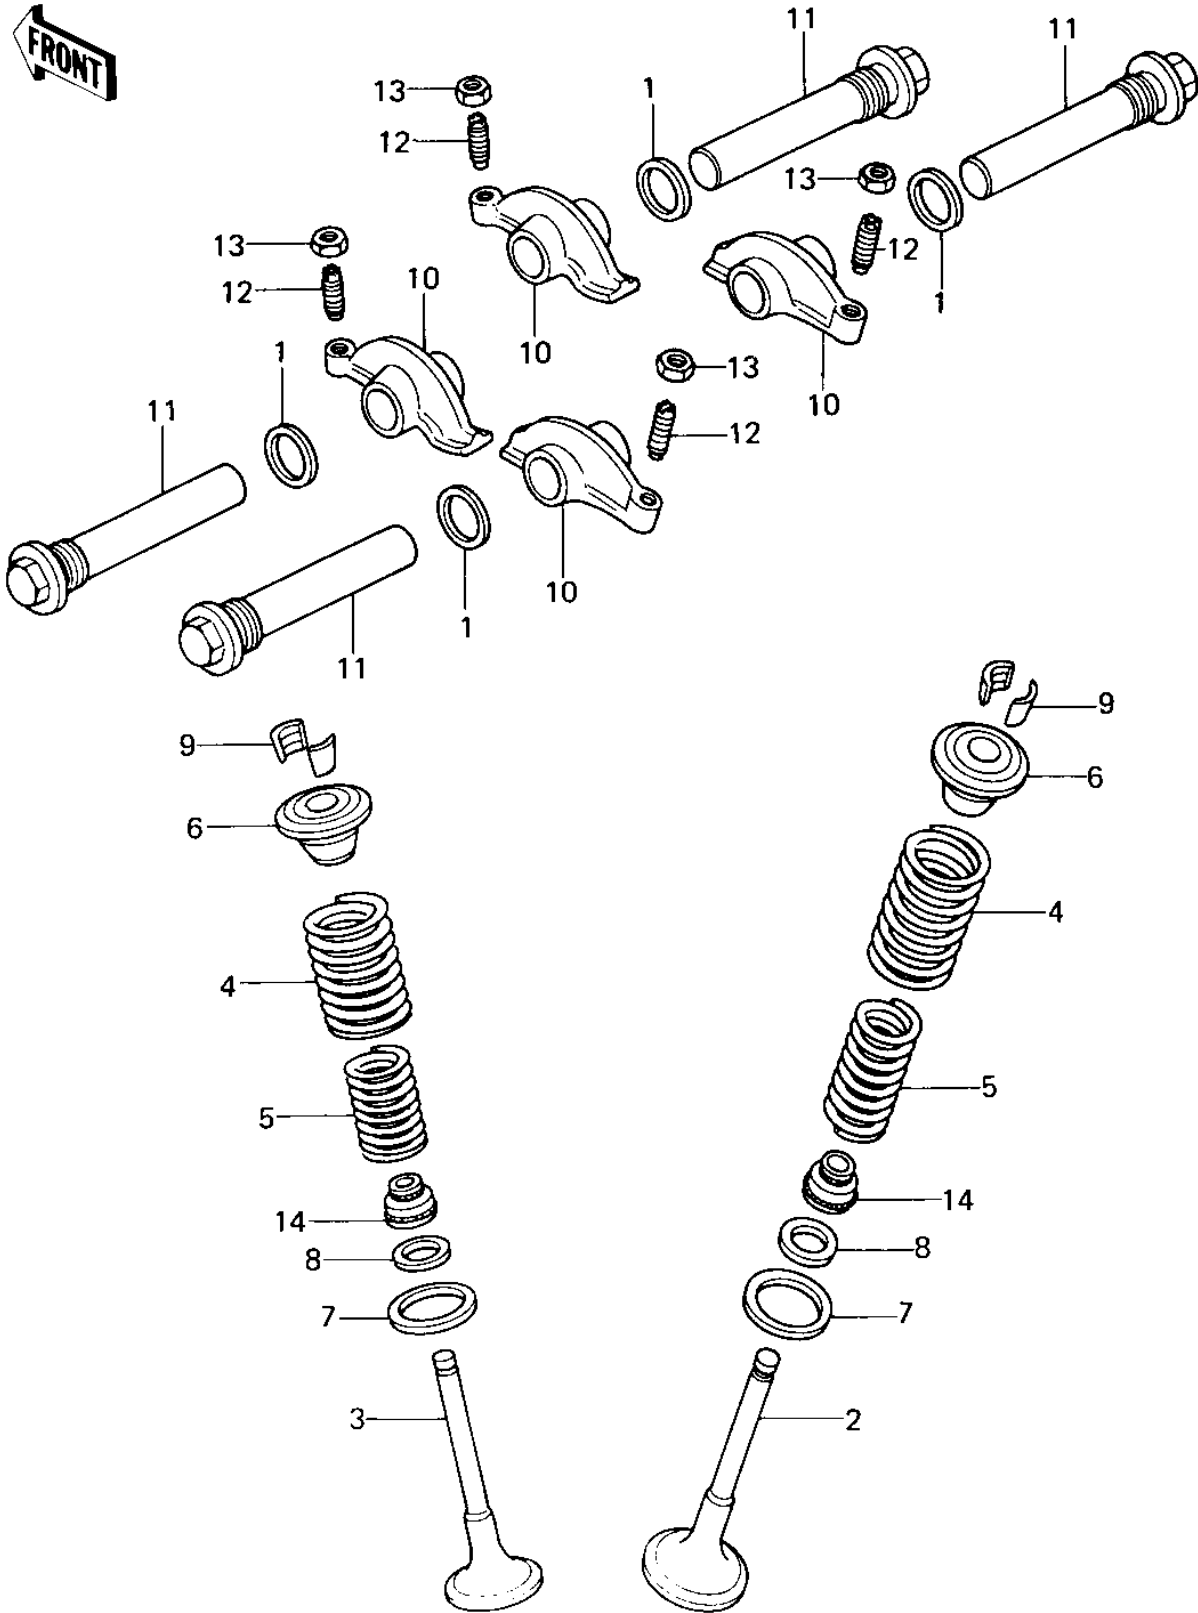

1980 KZ440 Standard PARTS DIAGRAM

ROCKER ARMS/VALVES ('80 B1)

1980 KZ440 Standard PARTS LIST

ROCKER ARMS/VALVES ('80 B1)

ITEM NAME	PART NUMBER	QUANTITY
GASKET,16X19.7X1.5 (Ref # 1)	11009-1106	1
VALVE,INTAKE (Ref # 2)	12004-1008	1
VALVE,EXHAUST (Ref # 3)	12005-1007	1
SPRING,OUTER VALVE (Ref # 4)	12007-013	1
SPRING,INNER VALVE (Ref # 5)	12007-014	1
RETAINER,VALVE SPRING (Ref # 6)	12009-006	1
SEAT,VLV OUTER SPRING (Ref # 7)	12010-005	1
SEAT,VLV INNER SPRING (Ref # 8)	12010-006	1
SPLIT KEEPER (Ref # 9)	12011-004	1
ARM,ROCKER (Ref # 10)	12016-1001	1
SHAFT,ROCKER (Ref # 11)	12020-1001	1
SCREW,ADJUSTING (Ref # 12)	92009-1032	1
NUT,ROCKER ARM FITTNG (Ref # 13)	92016-061	1
OIL SEAL,RV37129.5 (Ref # 14)	92049-016	1