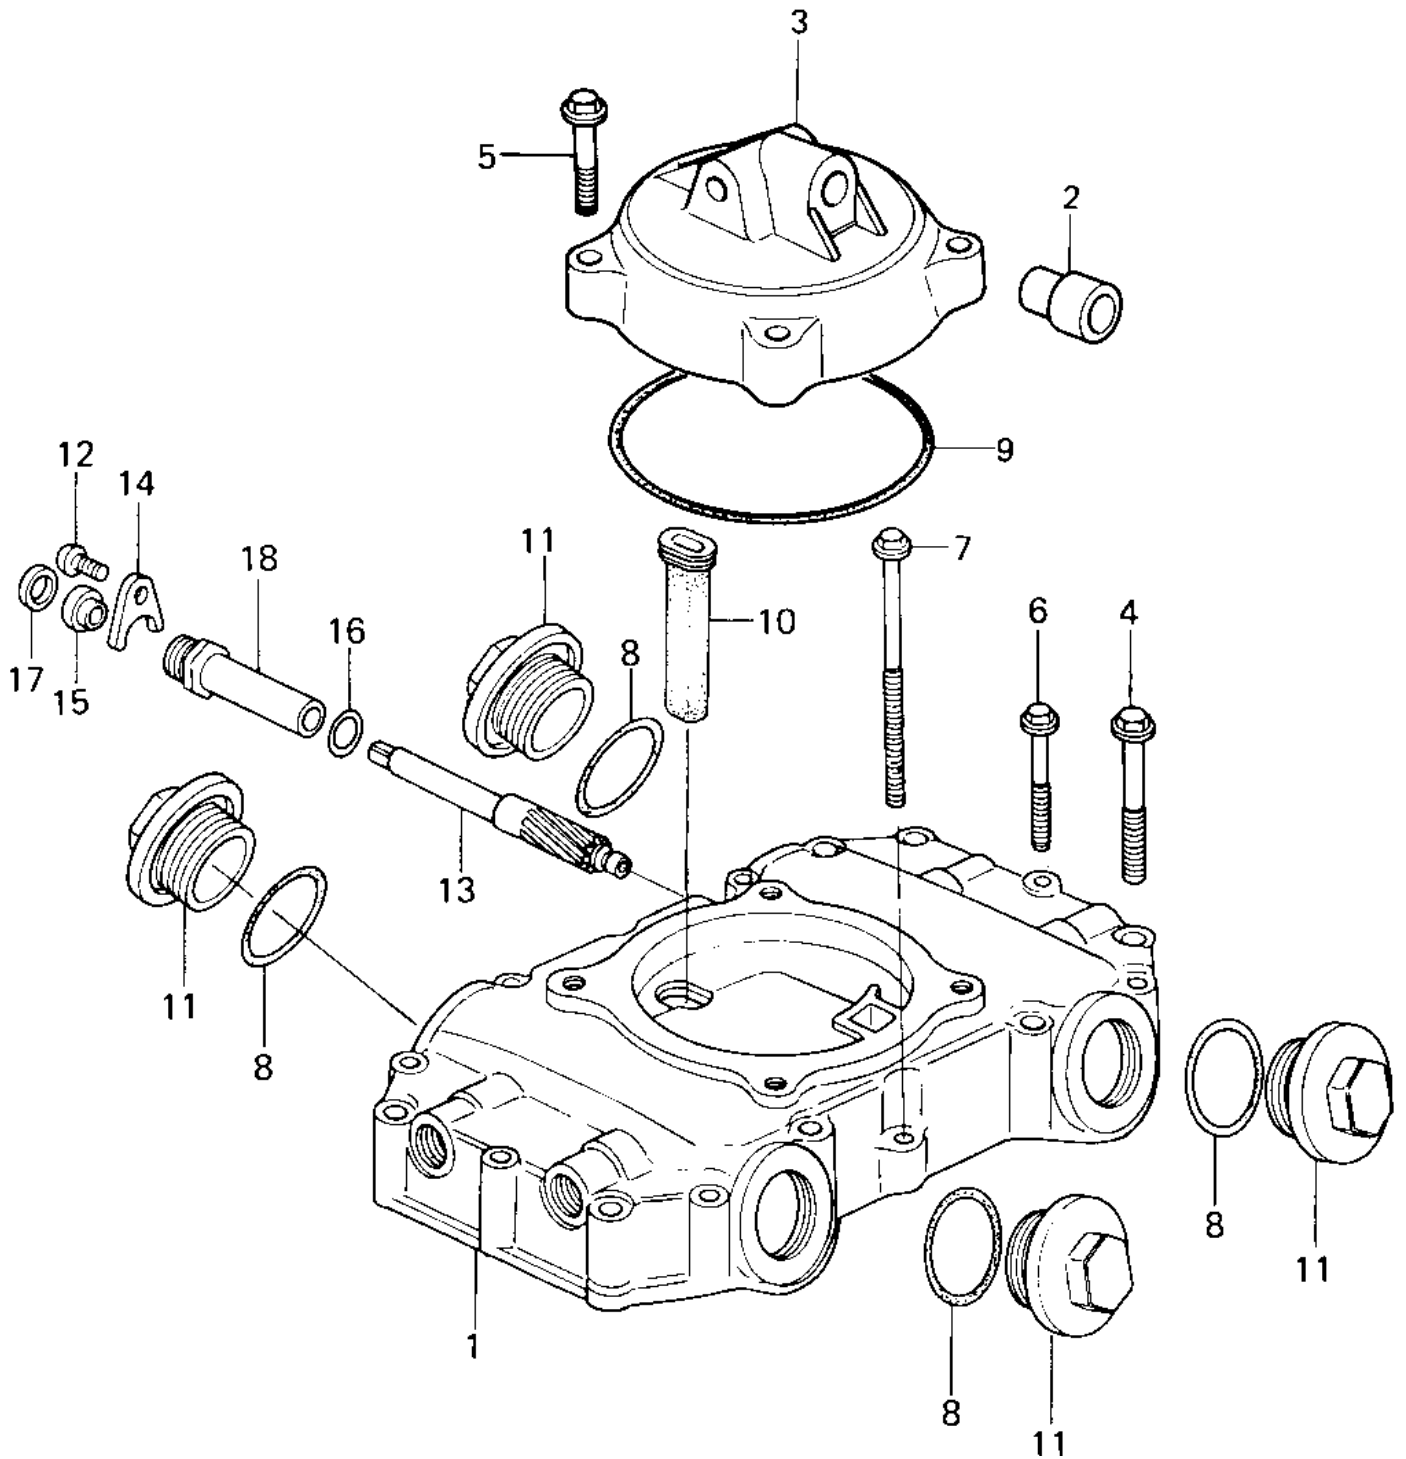

1980 KZ440 Standard PARTS DIAGRAM

CYLINDER HEAD COVER ('80 B1)

1980 KZ440 Standard PARTS LIST

CYLINDER HEAD COVER ('80 B1)

ITEM NAME	PART NUMBER	QUANTITY
CASE ROCKER (Ref # 1)	11022-1001	1
BREATHER JOINT (Ref # 2)	14067-006	1
BODY,BREATHER (Ref # 3)	14070-1004	1
BOLT,HEX HEAD 8X63 (Ref # 4)	92002-1215	2
BOLT,HEX HEAD,6X54 (Ref # 6)	92003-110	1
BOLT,6X105 (Ref # 7)	92003-194	1
"O" RING,VLV ADJUST (Ref # 8)	92055-1005	1
"O" RING,BREATHER (Ref # 9)	92055-1020	1
TUBE,BREATHER (Ref # 10)	92059-1002	1
PLUG,VLV ADJUST (Ref # 11)	92066-1006	1
SCREW PAN HEAD 6X10 (Ref # 12)	220B0610	1
GEAR,METER SCREW (Ref # 13)	41060-1013	1
CLAMP,METER GEAR (Ref # 14)	92037-1030	1
OIL SEAL (Ref # 15)	92050-075	1
"O" RING,METER GEAR (Ref # 16)	92055-1021	1
GASKET,TACHOMETER GER (Ref # 17)	92065-103	1
BUSHING,METER GEAR (Ref # 18)	92087-1001	1