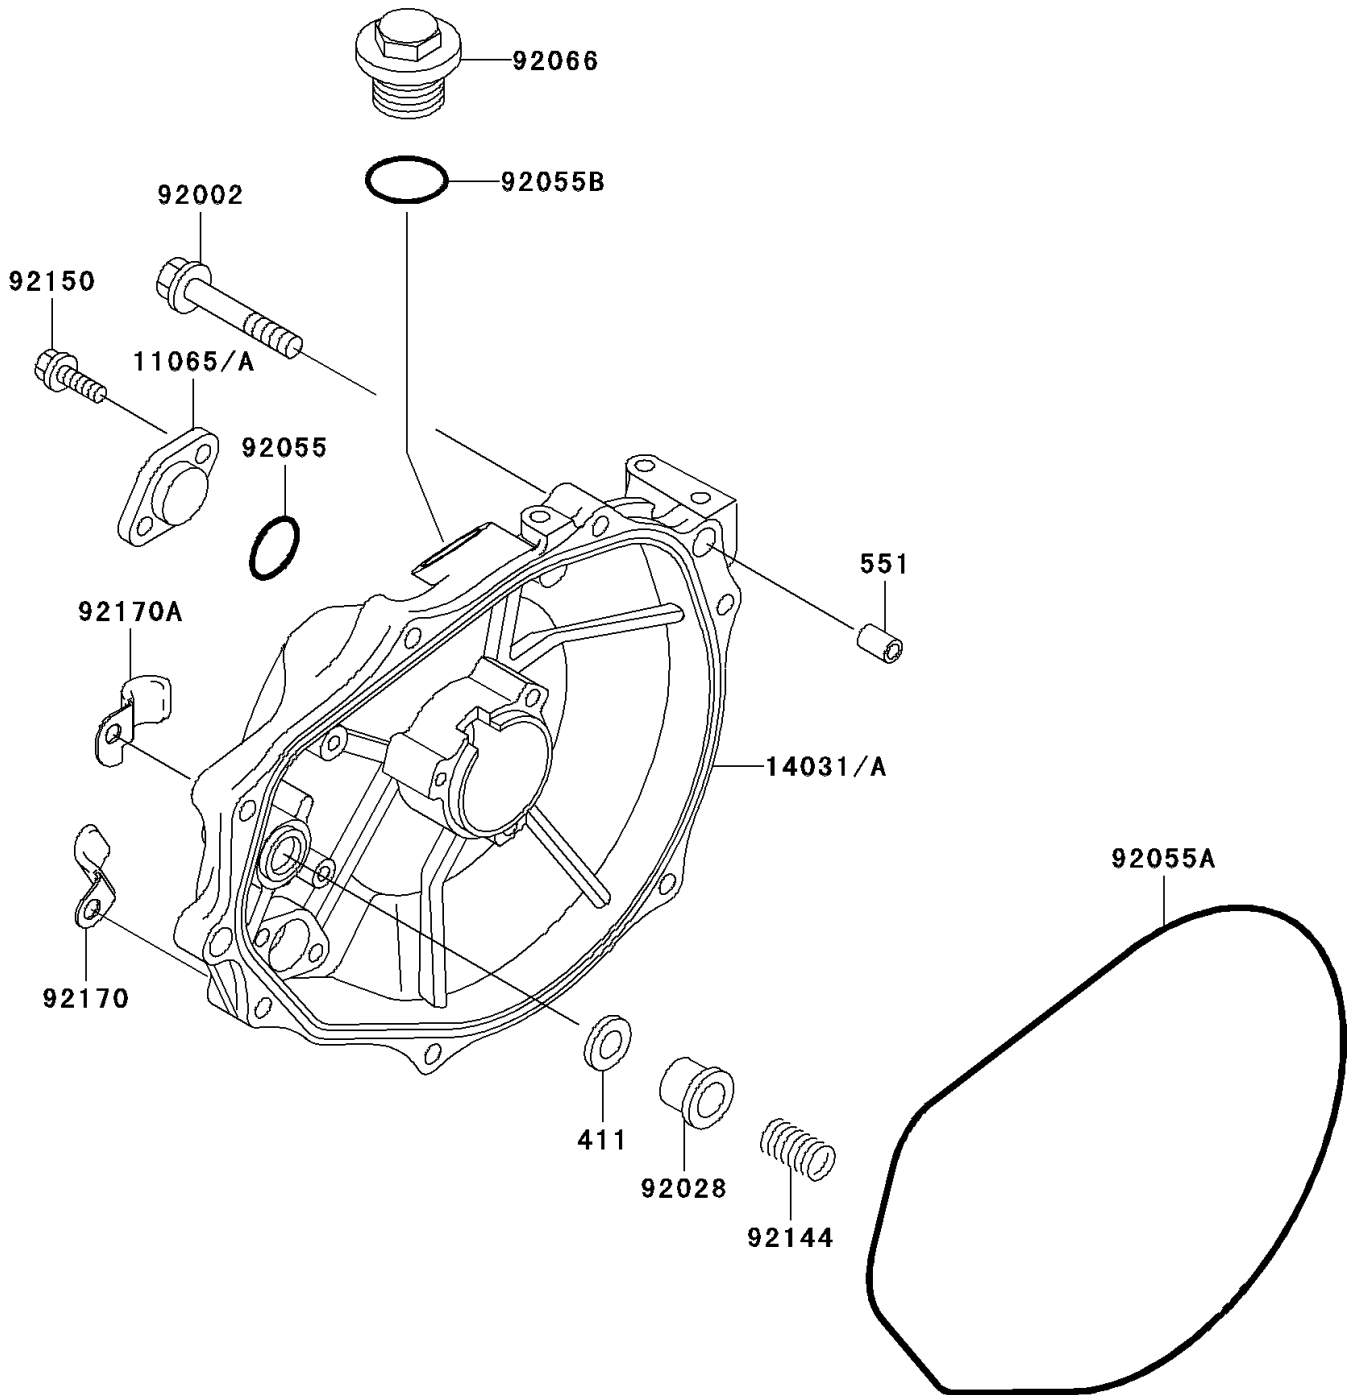

1998 JET SKI® SXi Pro PARTS DIAGRAM

Engine Cover(s)

E1431

1998 JET SKI® SXi Pro PARTS LIST

Engine Cover(s)

ITEM NAME	PART NUMBER	QUANTITY
WASHER-PLAIN,5MM (Ref # 411)	411S0500	1
PIN-DOWEL (Ref # 551)	551R0812	1
CAP (Ref # 11065)	11065-3706	1
COVER-GENERATOR (Ref # 14031)	14031-3721	1
BOLT,6X30 (Ref # 92002)	92002-3726	1
BUSHING (Ref # 92028)	92028-3718	1
RING-O,19.5X1.5 (Ref # 92055)	92055-055	1
RING-O,GENERATOR COVER (Ref # 92055A)	92055-3712	1
RING-O (Ref # 92055B)	92055-515	1
PLUG (Ref # 92066)	92066-3739	1
SPRING (Ref # 92144)	92144-3728	1
BOLT,6X18 (Ref # 92150)	92150-3729	1
CLAMP (Ref # 92170)	92170-3735	1
CLAMP (Ref # 92170A)	92170-3736	1