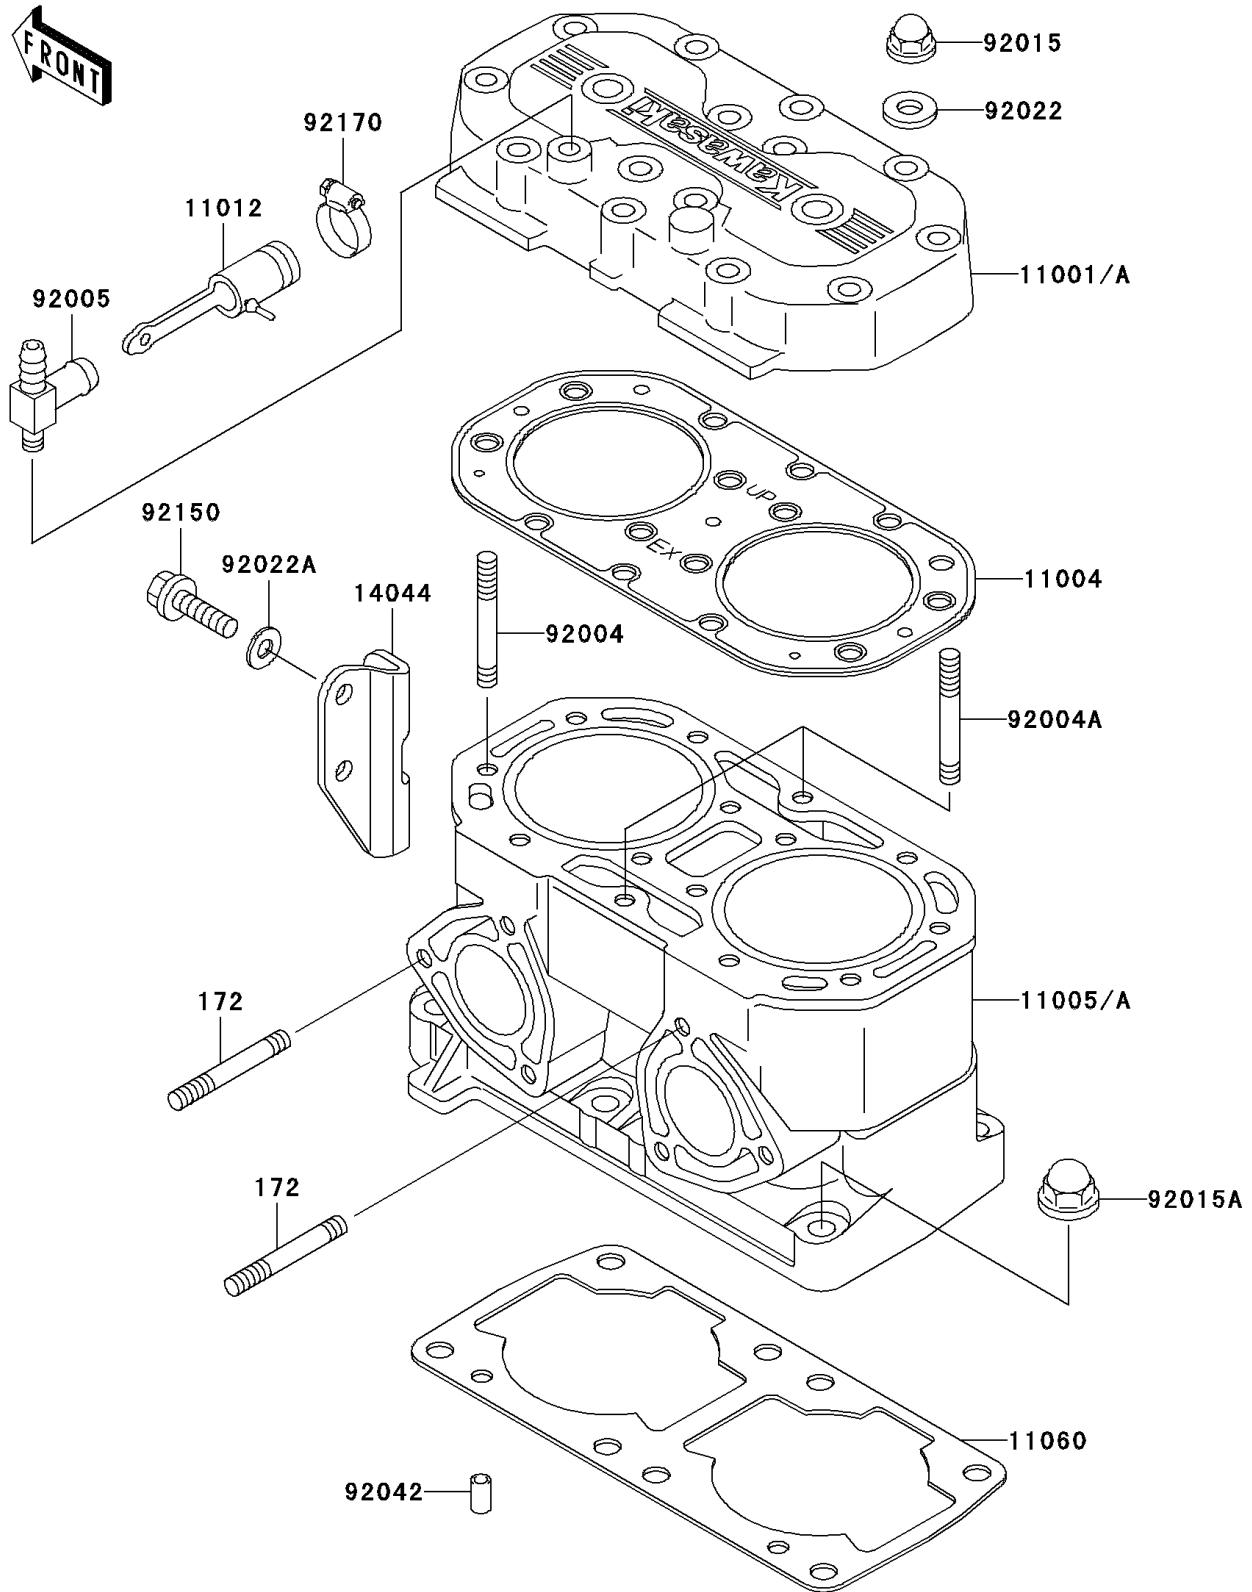

## 1998 JET SKI® SXi Pro PARTS DIAGRAM

Cylinder Head/Cylinder

E1110

## 1998 JET SKI® SXi Pro PARTS LIST

Cylinder Head/Cylinder

ITEM NAME	PART NUMBER	QUANTITY
BOLT-STUD (Ref # 172)	172R0830	1
HEAD-CYLINDER (Ref # 11001)	11001-3728	1
GASKET-HEAD (Ref # 11004)	11004-3714	1
CYLINDER-ENGINE (Ref # 11005)	11005-3729	1
CAP (Ref # 11012)	11012-3757	1
GASKET,CYLINDER BASE (Ref # 11060)	11060-3711	1
HOLDER-CABLE (Ref # 14044)	14044-3728	1
STUD,8X43 (Ref # 92004)	92004-3715	1
STUD,8X43 (Ref # 92004A)	92004-3719	1
FITTING (Ref # 92005)	92005-3711	1
NUT,CAP,8MM (Ref # 92015)	92015-1371	1
NUT,10MM (Ref # 92015A)	92015-1649	1
WASHER,8.2X18X1.5 (Ref # 92022)	92022-1964	1
WASHER,8.2X18X1.5 (Ref # 92022A)	92022-3743	1
PIN,DOWEL,6.3X8X14 (Ref # 92042)	92042-007	1
BOLT,8X16 (Ref # 92150)	92150-3846	1
CLAMP (Ref # 92170)	92170-3729	1