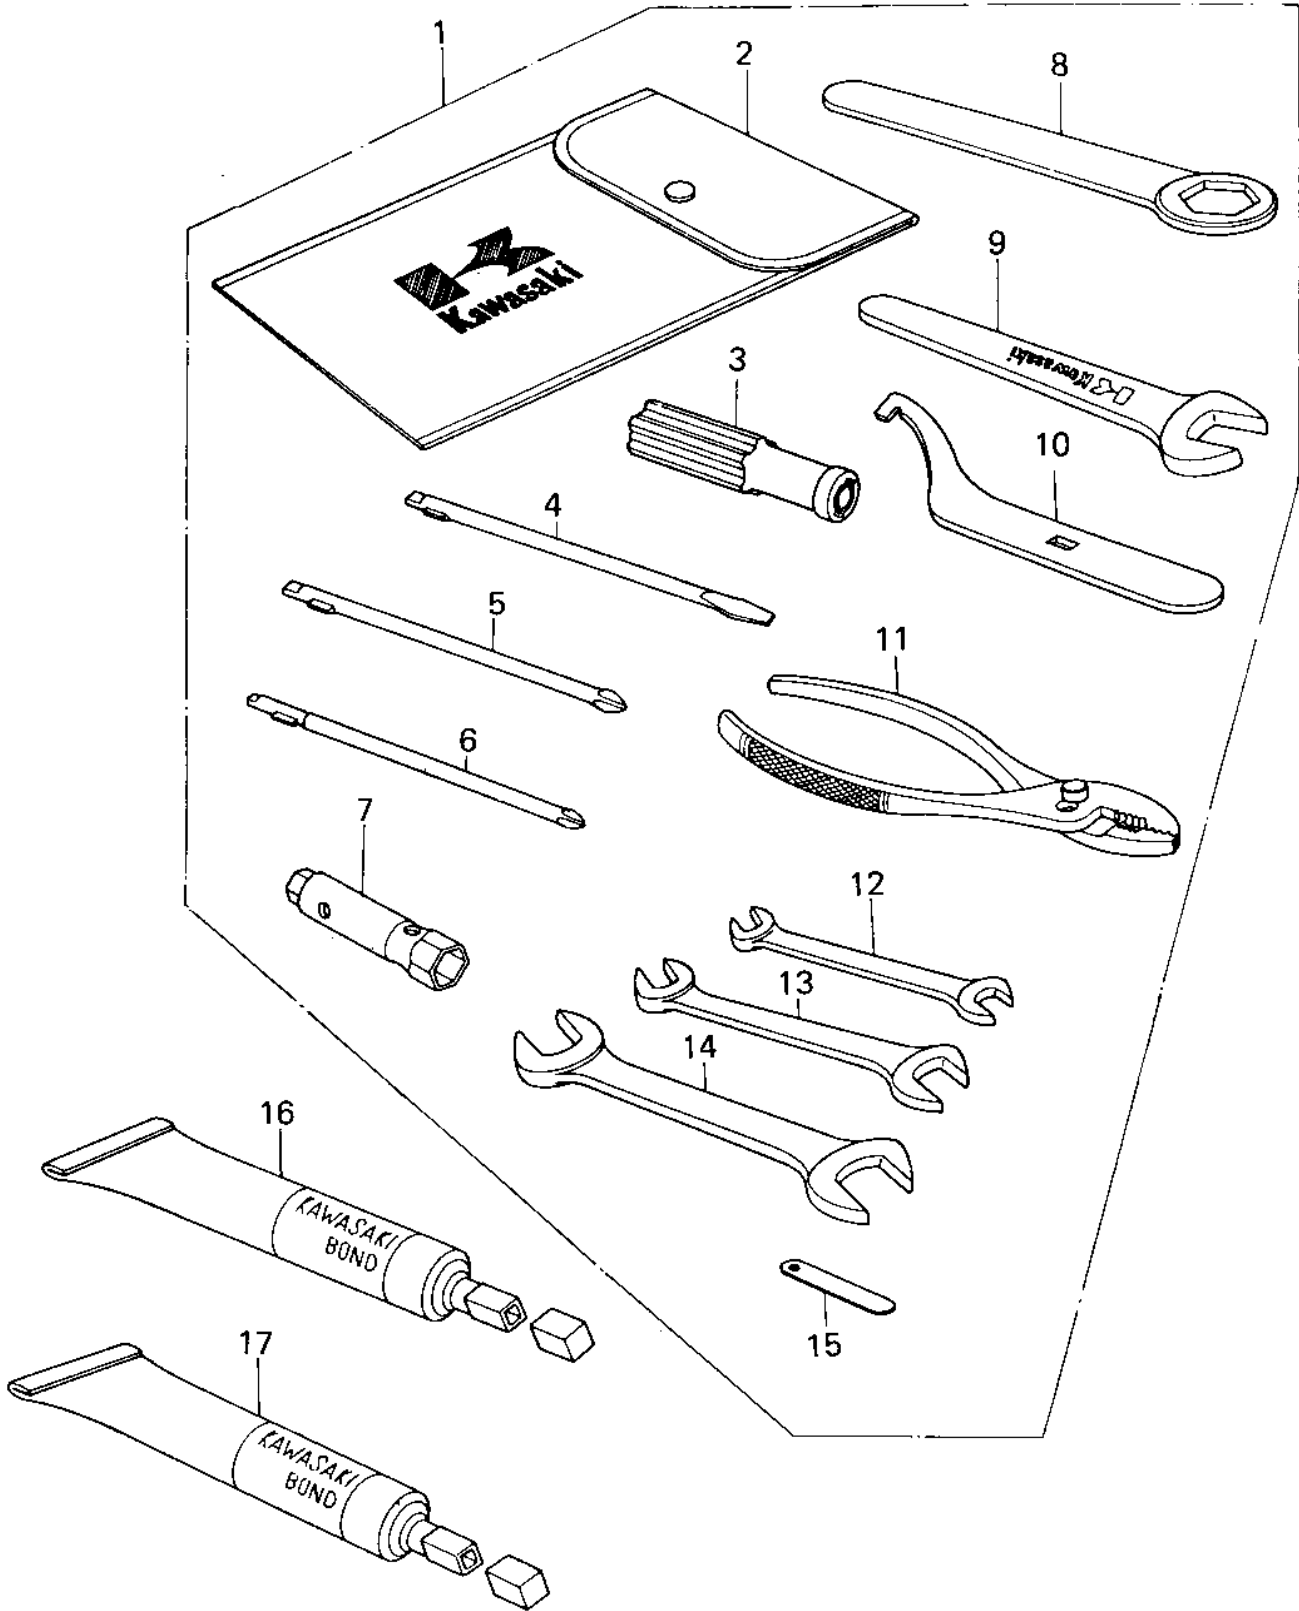

## 1979 400 LTD PARTS DIAGRAM

OWNER TOOLS

## 1979 400 LTD PARTS LIST

### OWNER TOOLS

| ITEM NAME                        | PART NUMBER | QUANTITY |
|----------------------------------|-------------|----------|
| TOOL KIT (Ref # 1)               | 56007-1013  | 1        |
| BAG,TOOL (Ref # 2)               | 56008-009   | 1        |
| GRIP,SCREW DRIVER (Ref # 3)      | 92106-1001  | 1        |
| 92107-1052 (Canada) (Ref # 4)    | 92107-007   | 1        |
| TOOL-DRIVER (Ref # 5)            | 92107-1052  | 1        |
| 92107-1002 (Canada) (Ref # 6)    | 92107-008   | 1        |
| WRENCH,BOX,17X21 (Ref # 7)       | 92110-012   | 1        |
| 92110-1024 (Canada) (Ref # 8)    | 92110-1002  | 1        |
| WRENCH,OPEN END,19M/M (Ref # 9)  | 92110-1004  | 1        |
| WRENCH,HOOK (Ref # 10)           | 92110-1014  | 1        |
| 92112-003 (Canada) (Ref # 11)    | 92112-005   | 1        |
| WRENCH,OPEN,8X10 (Ref # 12)      | 92126-001   | 1        |
| WRENCH,OPEN END,12X13 (Ref # 13) | 92126-002   | 1        |
| TOOL-WRENCH,OPEN END, (Ref # 14) | 92110-1153  | 1        |
| GAUGE,THICKENSS (Ref # 15)       | 92128-001   | 1        |
| BOND,#10 (Ref # 16)              | 56019-120   | 1        |
| LIQUID GASKET (Ref # 17)         | 92104-002   | 1        |