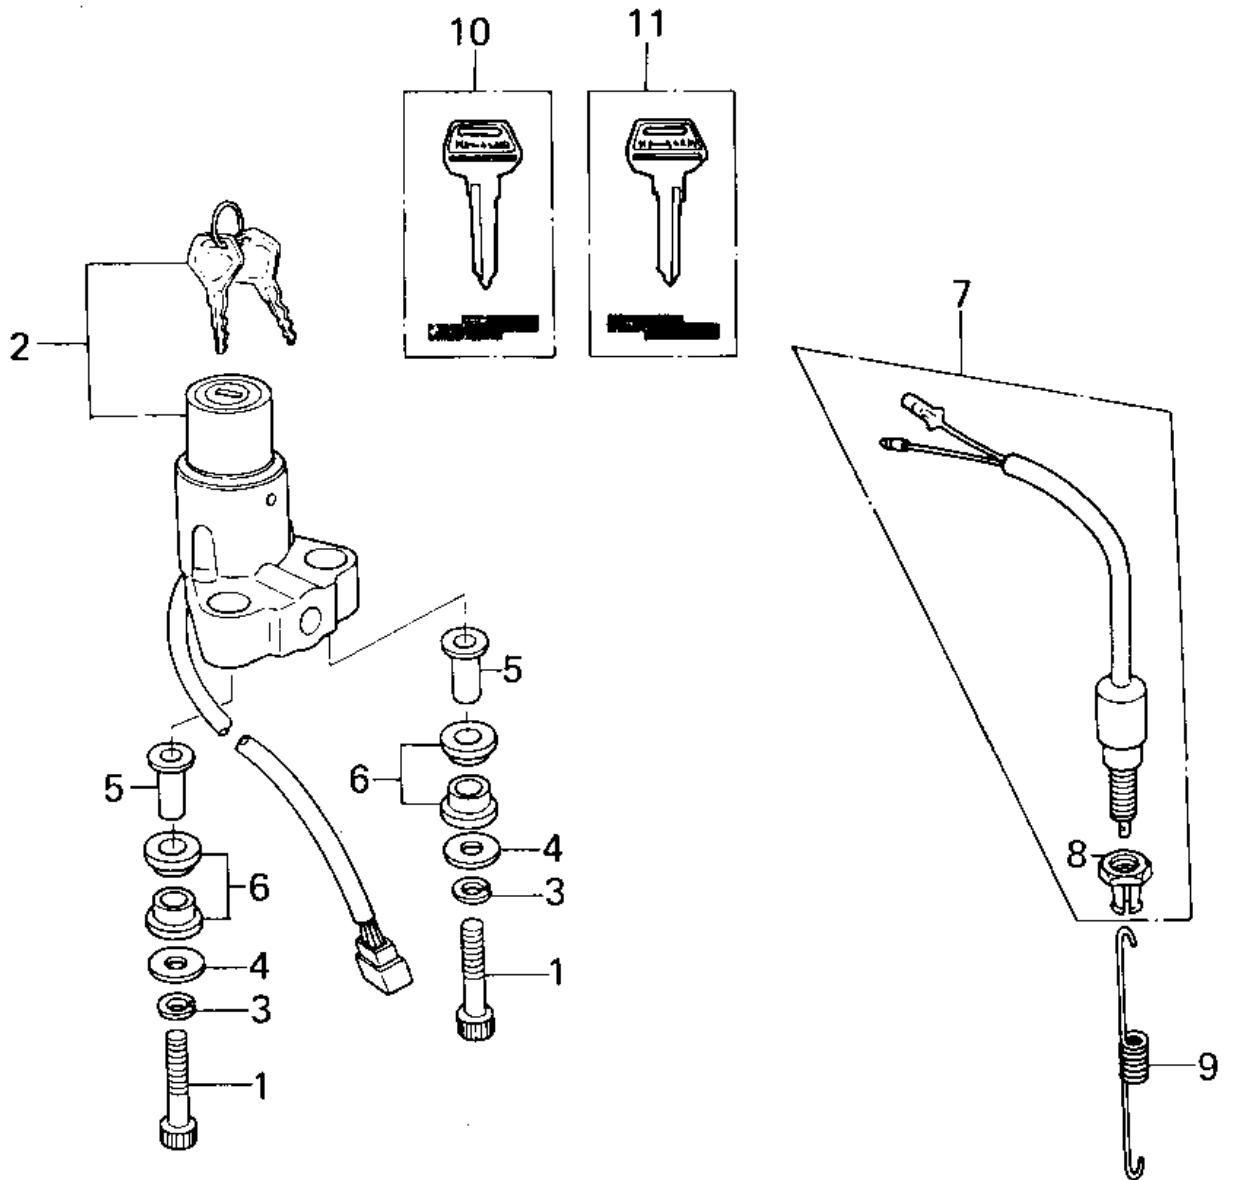

1979 400 LTD PARTS DIAGRAM

IGNITION SWITCH

1979 400 LTD PARTS LIST

IGNITION SWITCH

ITEM NAME	PART NUMBER	QUANTITY
BOLT,ALLEN,8X45 (Ref # 1)	120P0845	1
SWITCH ASSY,IGNITION (Ref # 2)	27005-1033	1
WASHER SPRING 8MM (Ref # 3)	461F0800	1
WASHER,8.5X20X1.6 (Ref # 4)	92022-1561	1
COLLAR,IG SWITCH (Ref # 5)	92027-1135	1
DAMPER,IG SWITCH (Ref # 6)	92075-1119	1
SWITCH,BRAKE LIGHT (Ref # 7)	27010-025	1
NUT,BRAKE LAMP SWITCH (Ref # 8)	27037-001	1
BRAKE SWITCH SPRING (Ref # 9)	27011-021	1
KEY,BLANK (Ref # 10)	27008-1034	1
KEY,BLANK (Ref # 11)	27008-1035	1