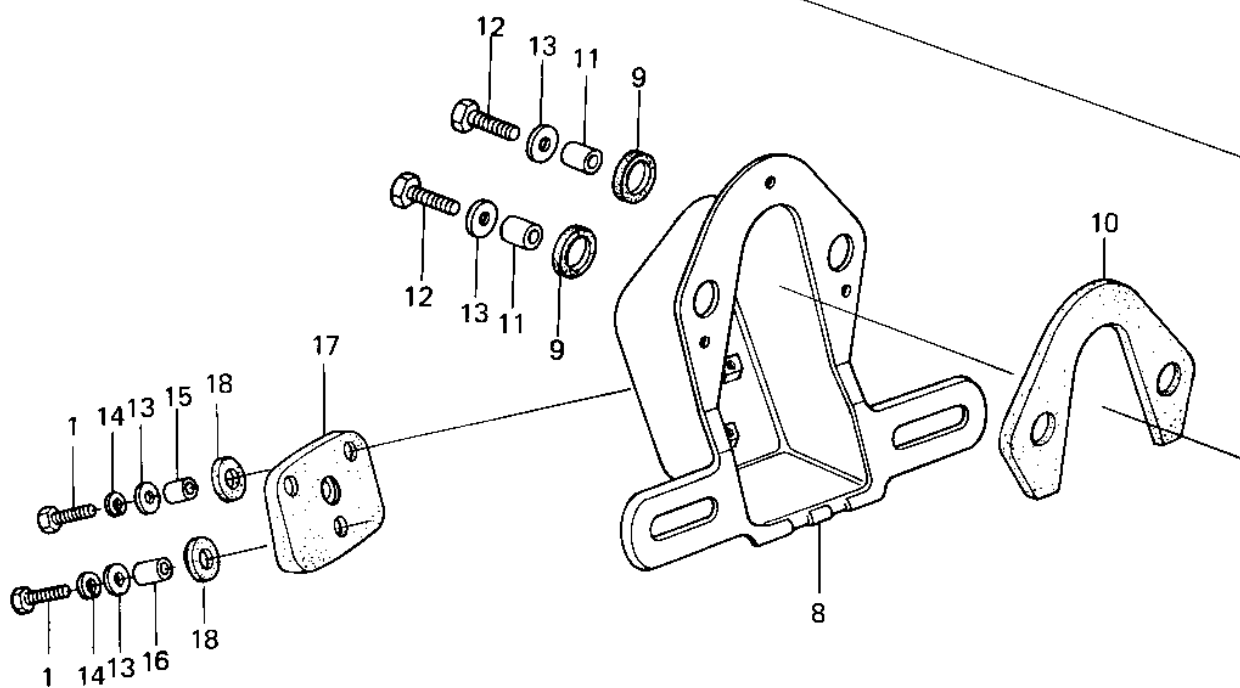

## 1979 400 LTD PARTS DIAGRAM

TAILLIGHT

## 1979 400 LTD PARTS LIST

### TAILLIGHT

ITEM NAME	PART NUMBER	QUANTITY
BOLT-UPSET (Ref # 1)	112G0625	1
TAIL LAMP UNIT (Ref # 2)	23025-064	1
SCREW-PAN-CROS (Ref # 3)	220R0460	1
LENS,TAIL LAMP (Ref # 4)	23026-034	1
CASE,TAIL LIGHT (Ref # 5)	23027-041	1
GASKET,TAIL LENS (Ref # 6)	23028-021	1
BULB,12V 32/3CP (Ref # 7)	92069-059	1
BRACKET,TAIL LAMP (Ref # 8)	23036-1005	1
DAMPER RUBBER (Ref # 9)	23066-020	1
DAMPER RUBBER (Ref # 10)	23066-023	1
COLLAR,6.8X10X8.5 (Ref # 11)	92027-129	1
BOLT-UPSET (Ref # 12)	112G0618	1
WASHER 6.5X20X1.6T (Ref # 13)	92022-125	1
WASHER SPRING 6MM (Ref # 14)	461F0600	1
COLLAR 6.8X10X14.5 (Ref # 15)	92027-156	1
COLLAR (Ref # 16)	92027-169	1
DAMPER,TAIL LAMP (Ref # 17)	92075-1055	1
DAMPER RUBBER,RR FEND (Ref # 18)	92075-121	1