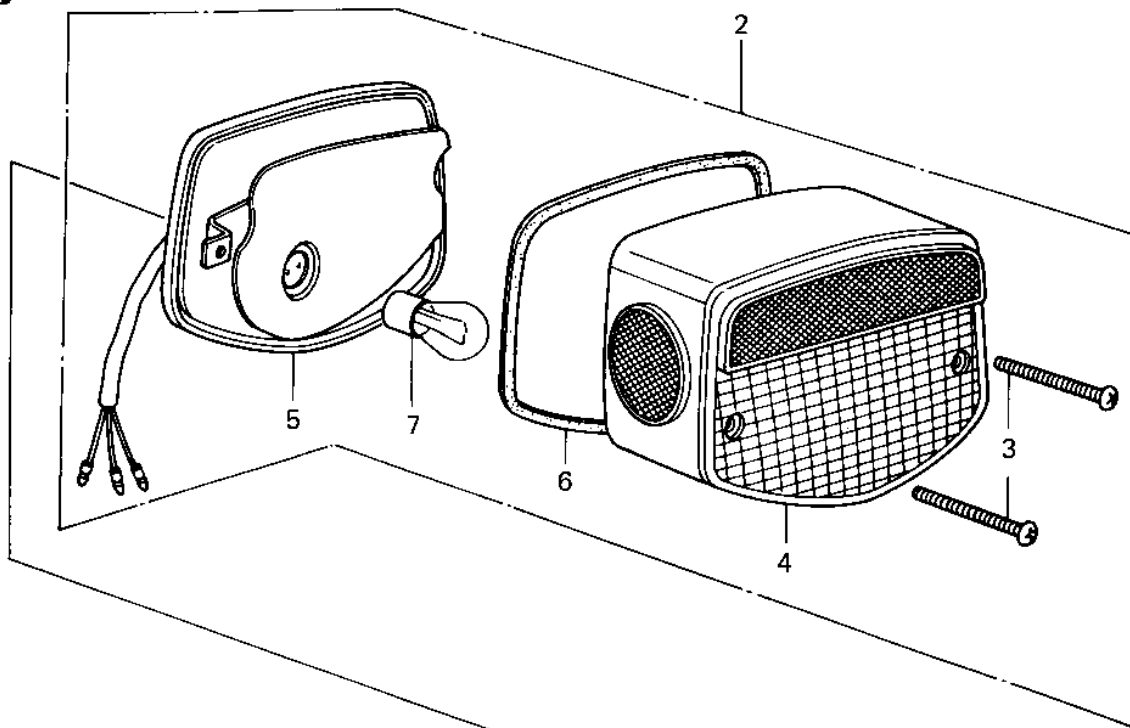

1979 400 LTD PARTS DIAGRAM

TAILLIGHT