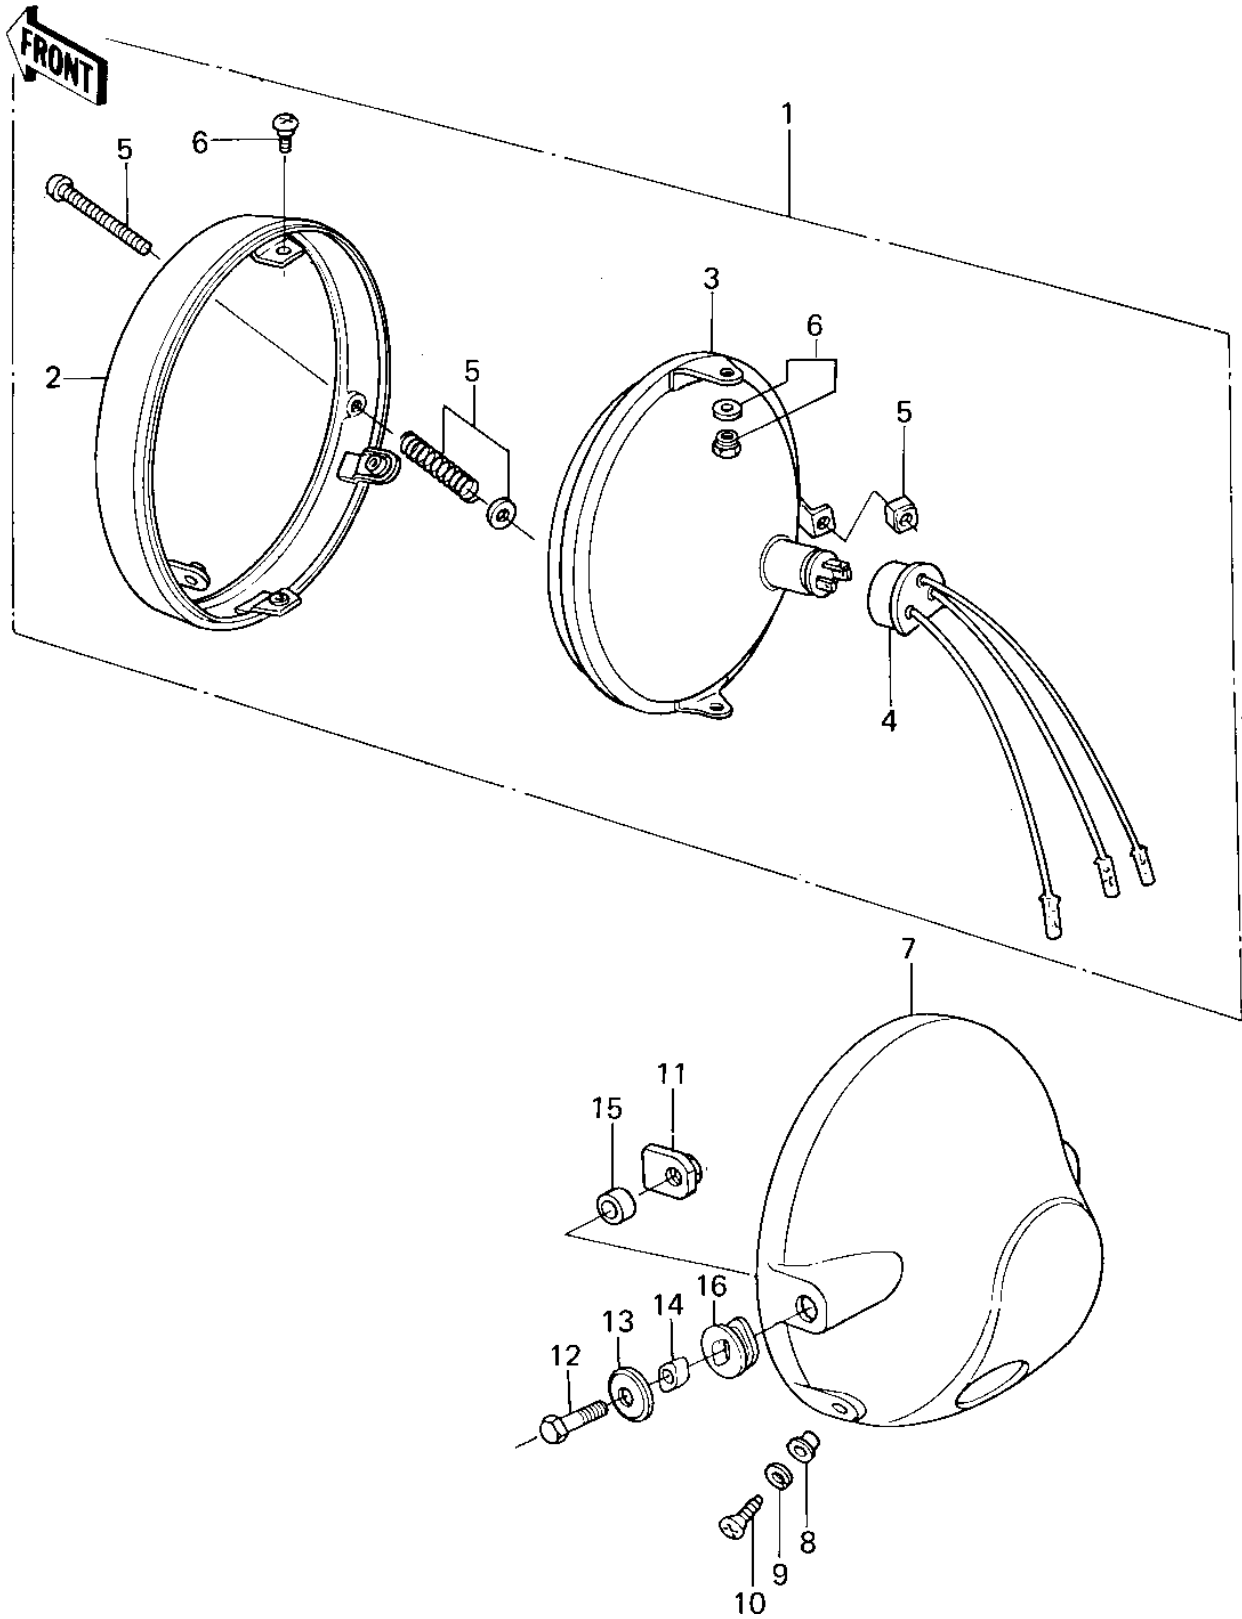

1979 400 LTD PARTS DIAGRAM

HEADLIGHT

1979 400 LTD PARTS LIST

HEADLIGHT

ITEM NAME	PART NUMBER	QUANTITY
LIGHT UNIT HEAD (Ref # 1)	23003-022	1
RIM HEAD LIGHT (Ref # 2)	23006-044	1
LENS UNIT HEAD LIGHT (Ref # 3)	23007-059	1
SOCKET ASSY,HEAD LAMP (Ref # 4)	23008-037	1
SCREW ASY FOCUS ADJST (Ref # 5)	23013-008	1
SCREW ASY LENS UNIT (Ref # 6)	23013-009	1
BODY,HEAD LIGHT,BLACK (Ref # 7)	23005-047-21	1
WASHER (Ref # 8)	23021-010	1
WASHER SPRING 5MM (Ref # 9)	461F0500	1
SCREW-PAN HEAD,5MM (Ref # 10)	92011-024	1
NUT 10MM (Ref # 11)	23020-021	1
BOLT,10MM (Ref # 12)	92007-024	1
WASHER,PLAIN (Ref # 13)	92022-289	1
COLLAR,HEAD LAMP (Ref # 14)	92027-1129	1
COLLAR,HEAD LIGHT (Ref # 15)	92027-231	1
DAMPER RUBBER (Ref # 16)	92075-128	1