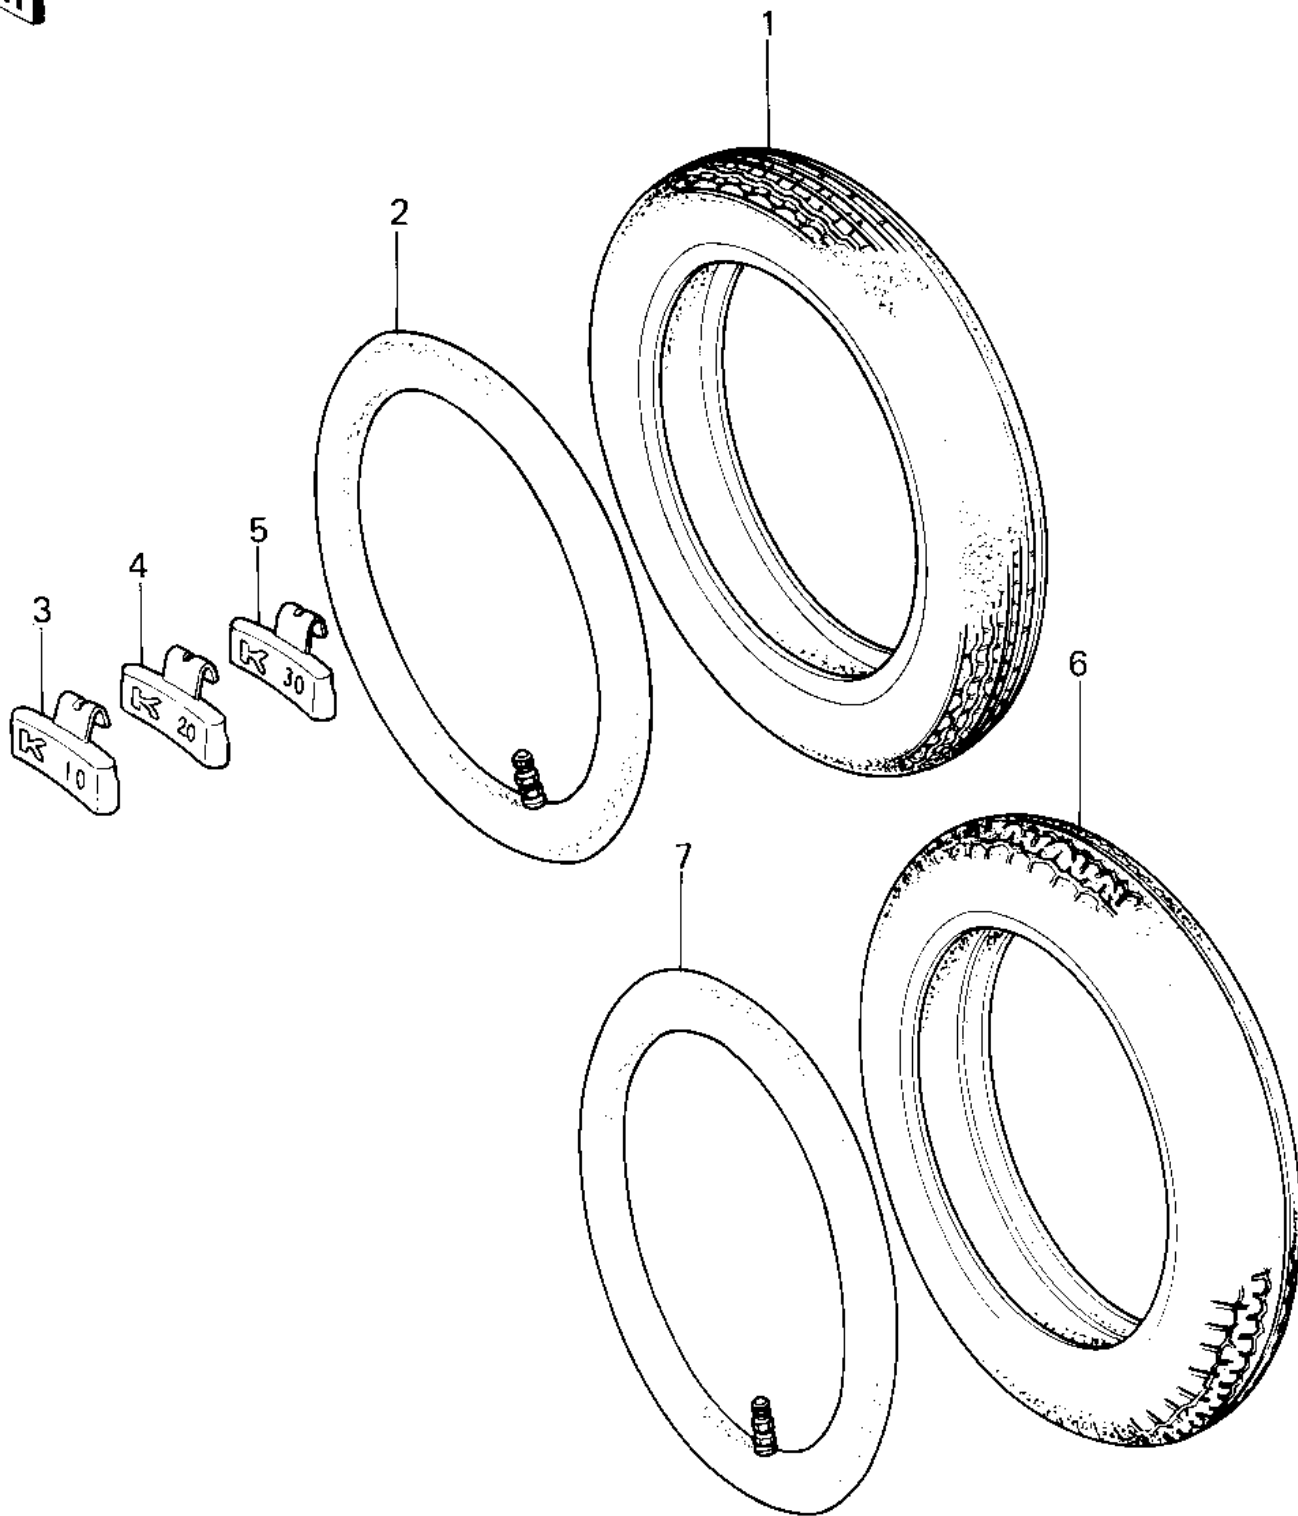

## 1979 400 LTD PARTS DIAGRAM

TIRES

## 1979 400 LTD PARTS LIST

### TIRES

ITEM NAME	PART NUMBER	QUANTITY
TIRE 325S-19 Y986 F (Ref # 1)	41002-1070	1
TUBE,3.0/3.25/3.60-19 (Ref # 2)	41022-1019	1
BALANCER-WHEEL,10G (Ref # 3)	41075-1011	1
BALANCER-WHEEL,20G (Ref # 4)	41075-1012	1
BALANCER-WHEEL,30G (Ref # 5)	41075-1013	1
TIRE 130/90-16Y987C R (Ref # 6)	41002-1134	1
TUBE 130/90-16 (Ref # 7)	41022-1017	1