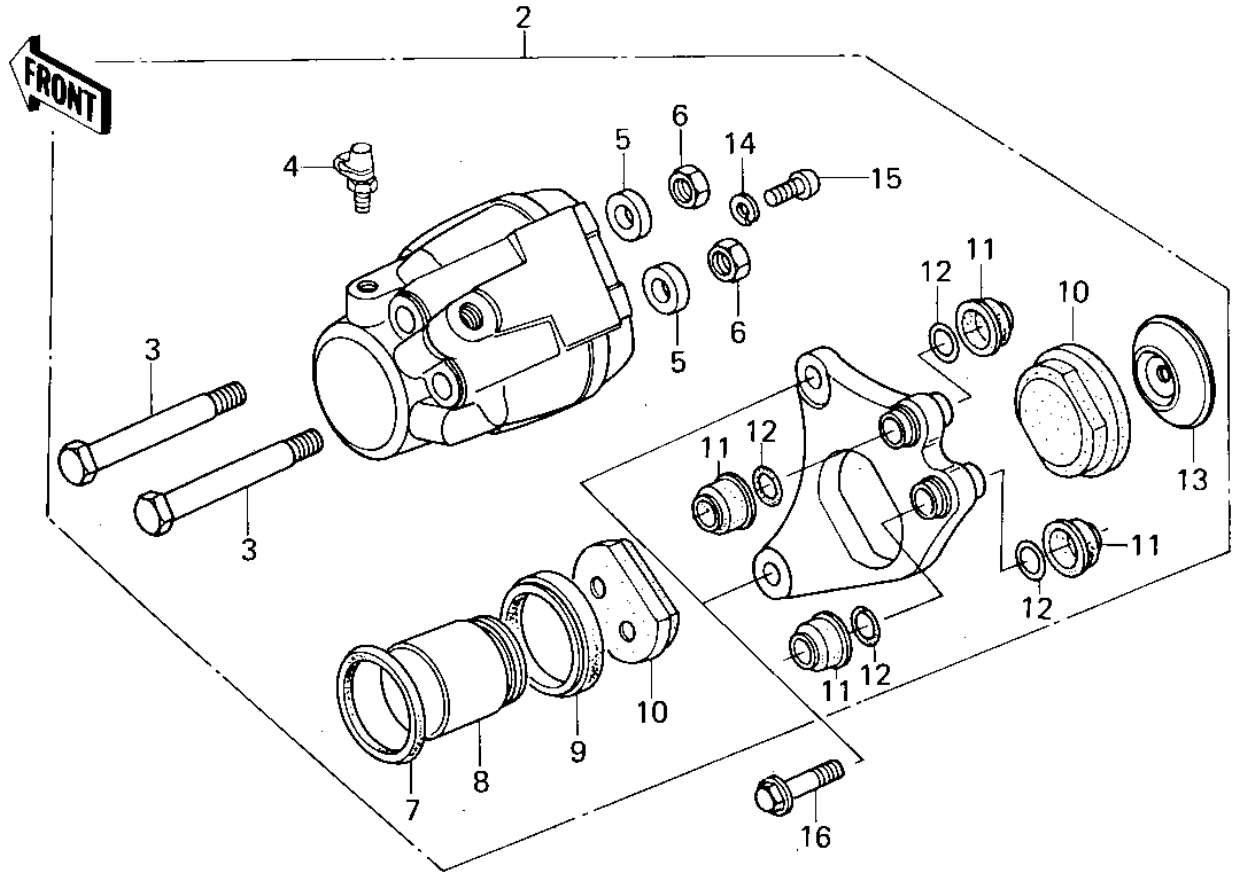

1979 400 LTD PARTS DIAGRAM

FRONT BRAKE

1979 400 LTD PARTS LIST

FRONT BRAKE

ITEM NAME	PART NUMBER	QUANTITY
DISC PLATE,FRONT (Ref # 1)	41080-1027	1
CALIPER ASSY,L.H, (Ref # 2)	43041-1024	1
BOLT (Ref # 3)	43045-006	1
BLEEDER SET (Ref # 4)	43085-001	1
PLUG (Ref # 5)	43088-002	1
NUT 10MM (Ref # 6)	315B1000	1
RING,PISTON SEAL (Ref # 7)	43049-002	1
PISTON,BRAKE,42M/M (Ref # 8)	43020-1012	1
DUST SEALD,RUBBER (Ref # 9)	43054-003	1
PAD SET (Ref # 10)	43082-1001	1
DUST SHILD,SHAFT (Ref # 11)	43052-005	1
"O" RING (Ref # 12)	43053-006	1
SPACER (Ref # 13)	43040-004	1
WASHER SPRING 6MM (Ref # 14)	461F0600	1
SCREW PAN HEAD 6X12 (Ref # 15)	220B0612	1
BOLT,HEX HEAD,10X44 (Ref # 16)	92001-1299	1