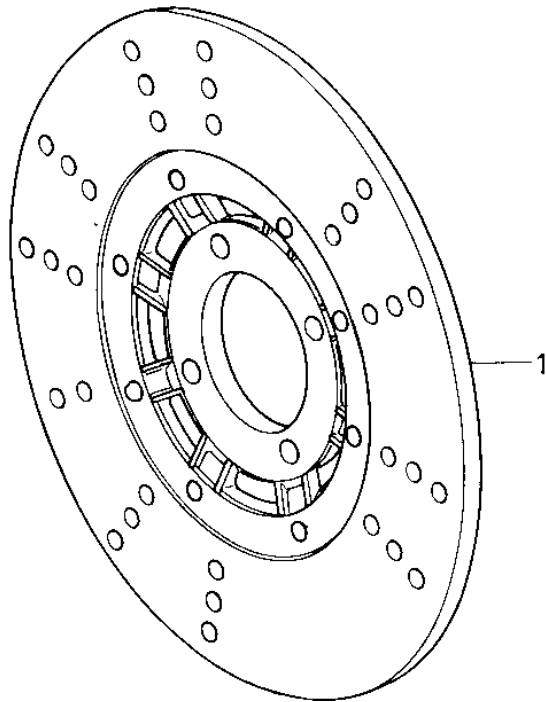

1979 400 LTD PARTS DIAGRAM

FRONT BRAKE

1979 400 LTD PARTS LIST

FRONT BRAKE

ITEM NAME	PART NUMBER	QUANTITY
DISC PLATE,FRONT (Ref # 1)	41080-1027	1
CALIPER ASSY,L.H, (Ref # 2)	43041-1024	1
BOLT (Ref # 3)	43045-006	1
BLEEDER SET (Ref # 4)	43085-001	1
PLUG (Ref # 5)	43088-002	1
NUT 10MM (Ref # 6)	315B1000	1
RING,PISTON SEAL (Ref # 7)	43049-002	1
PISTON,BRAKE,42M/M (Ref # 8)	43020-1012	1
DUST SEALD,RUBBER (Ref # 9)	43054-003	1
PAD SET (Ref # 10)	43082-1001	1
DUST SHILD,SHAFT (Ref # 11)	43052-005	1
"O" RING (Ref # 12)	43053-006	1
SPACER (Ref # 13)	43040-004	1
WASHER SPRING 6MM (Ref # 14)	461F0600	1
SCREW PAN HEAD 6X12 (Ref # 15)	220B0612	1
BOLT,HEX HEAD,10X44 (Ref # 16)	92001-1299	1