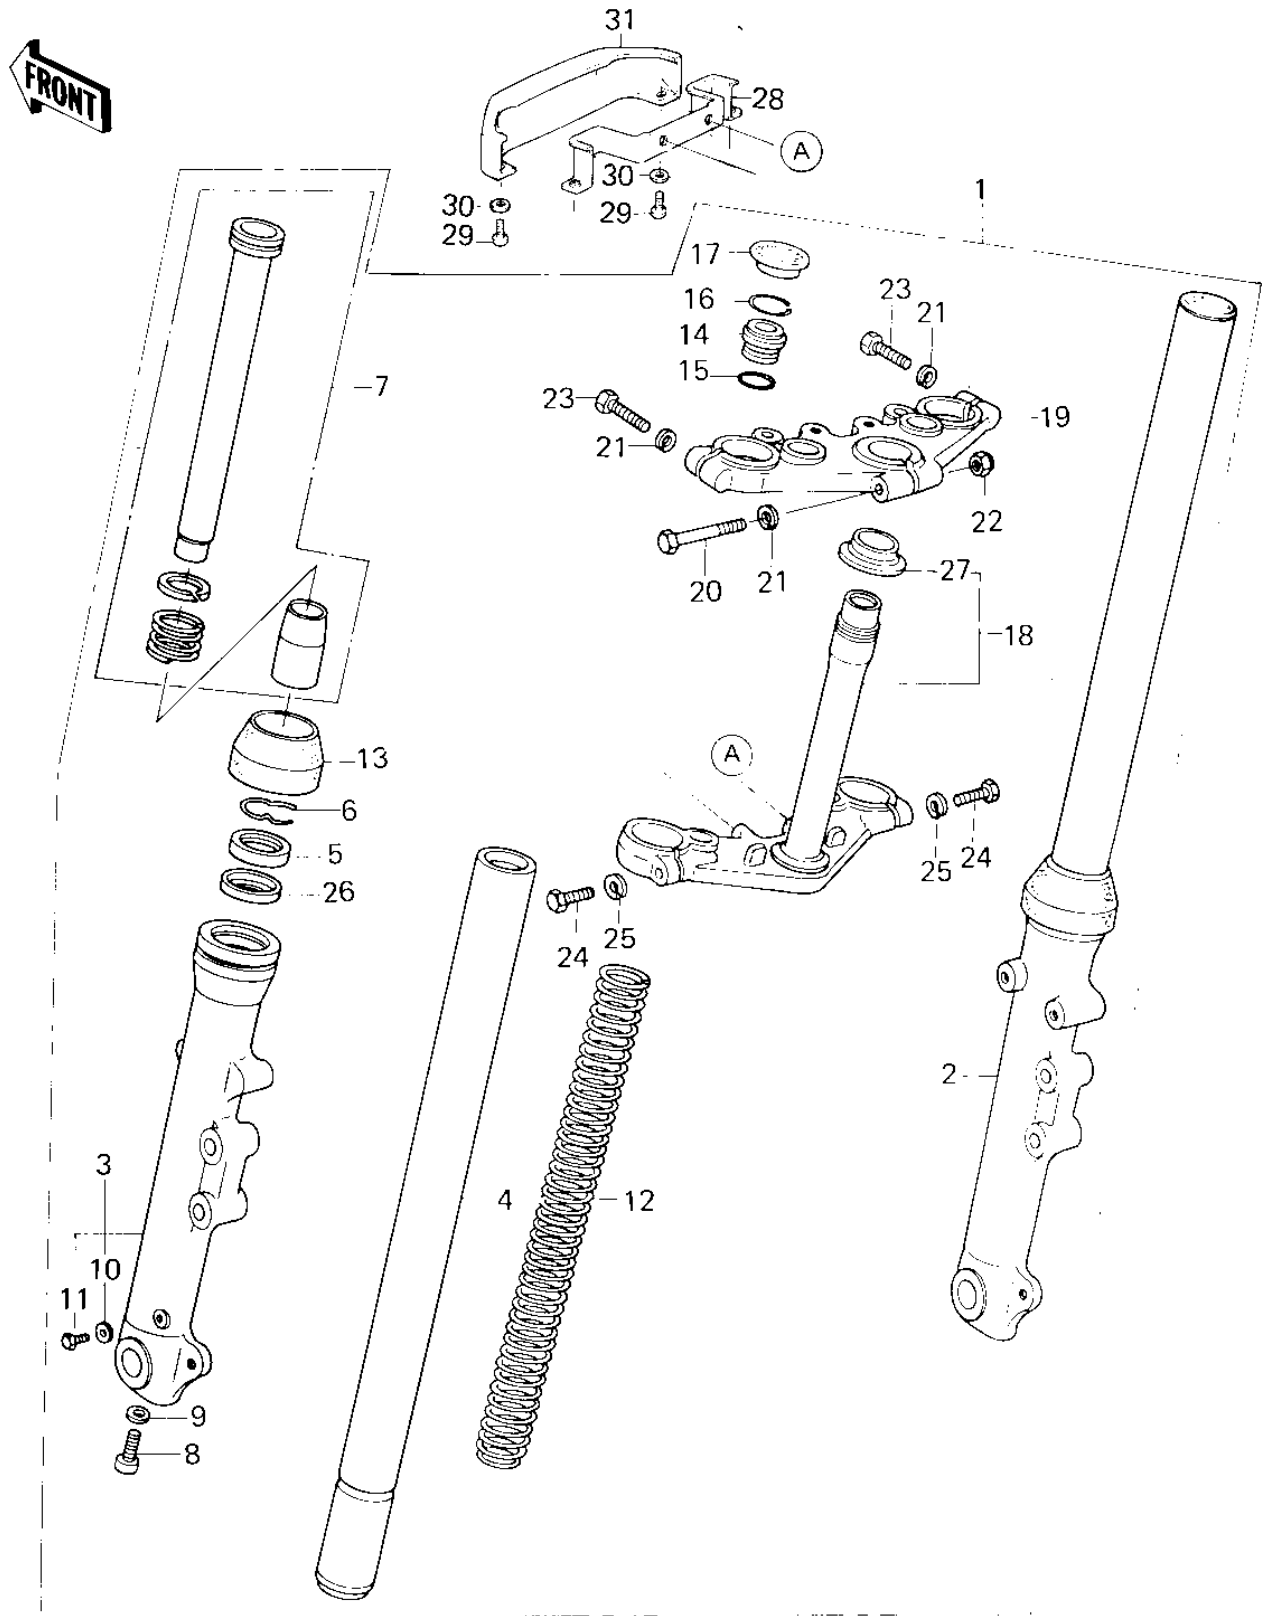

## 1979 400 LTD PARTS DIAGRAM

FRONT FORK

### FRONT FORK

ITEM NAME	PART NUMBER	QUANTITY
FORK-FRONT (Ref # 1)	44001-1214	1
TUBE,RH,FORK OUTER (Ref # 2)	44006-1029	1
TUBE,LH,FORK OUTER (Ref # 3)	44005-1029	1
TUBE,FORK INNER (Ref # 4)	44013-1025	1
OIL SEAL,FORK (Ref # 5)	92049-1077	1
RING,OIL SEAL STOPPER (Ref # 6)	44043-057	1
CYLINDER-FORK (Ref # 7)	44022-1028	1
BOLT,FORK CYLINDER (Ref # 8)	44041-078	1
GASKET,FORK CYL BOLT (Ref # 9)	44045-051	1
GASKET,DRAIN PLUG (Ref # 10)	44045-047	1
BOLT HEX HEAD 6X8 (Ref # 11)	110B0608	1
SPRING,FORK INNER (Ref # 12)	44026-1037	1
DUST SHIELD,FORK (Ref # 13)	92093-1063	1
GUIDE,SPRING (Ref # 14)	44029-022	1
"O" RING (Ref # 15)	44046-025	1
CIRCLIP (Ref # 16)	44044-023	1
CAP,RUBBER,FORK TOP (Ref # 17)	11012-1021	1
STEM,STEERING (Ref # 18)	44037-1014	1
HEAD,STEERING STEM (Ref # 19)	44039-1023	1
BOLT,HEX HEAD,8X55 (Ref # 20)	92001-1064	1
WASHER SPRING 8MM (Ref # 21)	461F0800	1
NUT,LOCK,8MM (Ref # 22)	92015-1124	1
BOLT,HEX HEAD,8X40 (Ref # 23)	92001-1063	1
BOLT,HEX HEAD 10X35 (Ref # 24)	92001-1252	1
WASHER SPRING 10MM (Ref # 25)	461F1000	1
SPACER,FORK (Ref # 26)	92026-1005	1
CONE STRNG STEM BERNG (Ref # 27)	92047-006	1
BRACKET,FORK COVER (Ref # 28)	11034-1698	1
SCREW PAN HEAD 4X10 (Ref # 29)	220B0410	1

## 1979 400 LTD PARTS LIST

### FRONT FORK

ITEM NAME	PART NUMBER	QUANTITY
WASHER PLAIN 4MM (Ref # 30)	410B0400	1
COVER,FORK (Ref # 31)	44033-1042	1