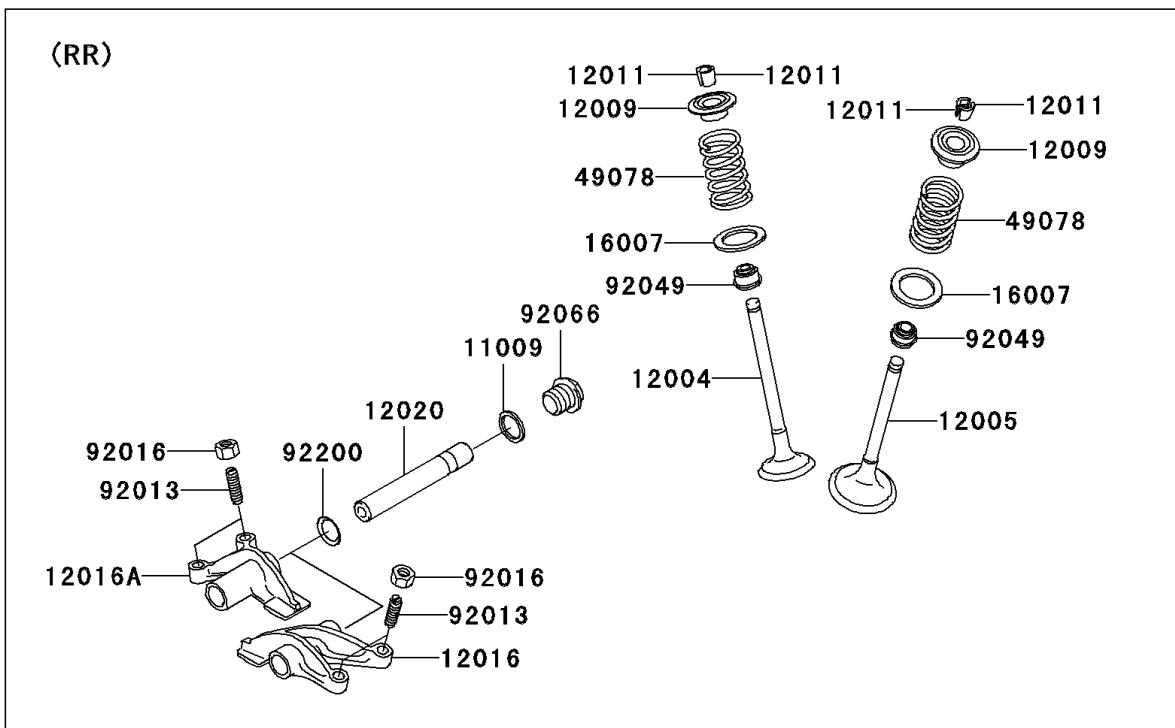

2008 Teryx® 750 4x4 PARTS DIAGRAM

Valve(s)

E1210

2008 Teryx® 750 4x4 PARTS LIST

Valve(s)

ITEM NAME	PART NUMBER	QUANTITY
GASKET,14X18X1.5 (Ref # 11009)	11009-1430	1
VALVE-INTAKE (Ref # 12004)	12004-0007	1
VALVE-EXHAUST (Ref # 12005)	12005-0047	1
RETAINER-VALVE SPRING (Ref # 12009)	12009-1056	1
COLLET (Ref # 12011)	12011-1051	1
ARM-ROCKER,EXHAUST (Ref # 12016)	12016-1128	1
ARM-ROCKER,INTAKE (Ref # 12016A)	12016-1129	1
SHAFT-ROCKER (Ref # 12020)	12020-0004	1
SEAT-SPRING,17.5X23.8X0.5 (Ref # 16007)	16007-1178	1
SPRING-ENGINE VALVE (Ref # 49078)	49078-0014	1
SCREW,6MM (Ref # 92013)	92013-009	1
NUT,6MM (Ref # 92016)	92016-061	1
SEAL-OIL,VSB58.558 (Ref # 92049)	92049-1218	1
PLUG,DRAIN (Ref # 92066)	92066-2196	1
WASHER,13X17X0.3 (Ref # 92200)	92200-1508	1