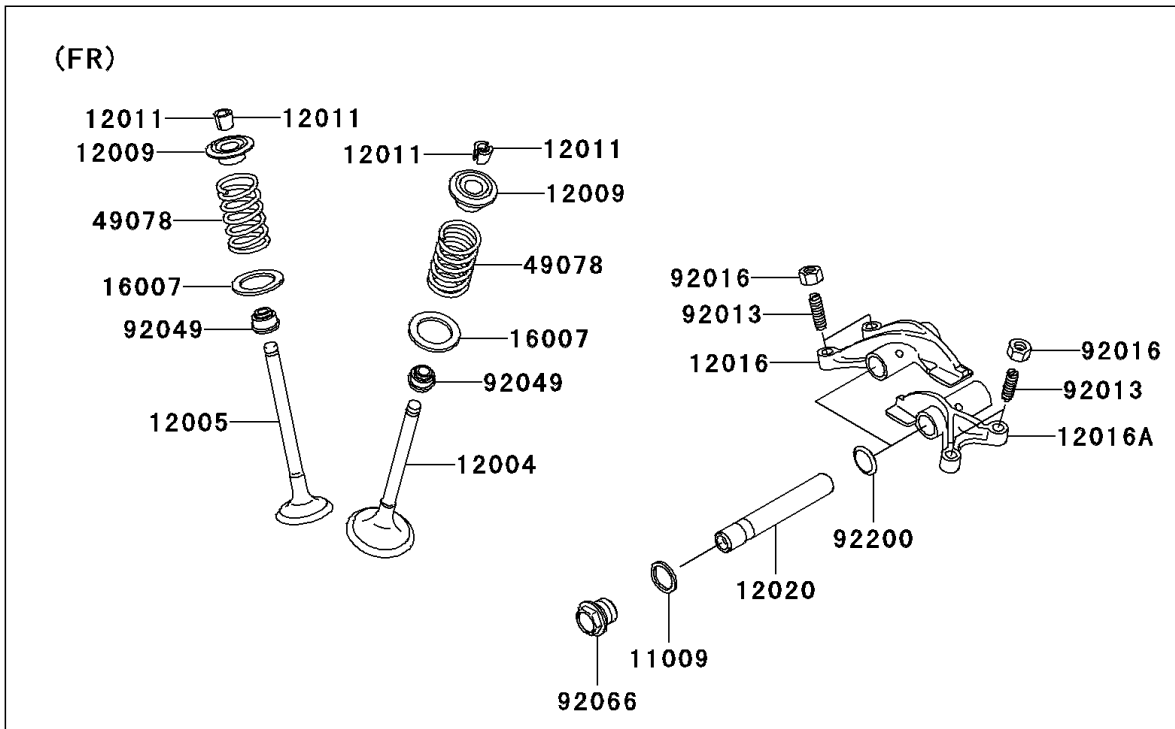

2008 Teryx® 750 4x4 PARTS DIAGRAM

Valve(s)

E1210

2008 Teryx® 750 4x4 PARTS LIST

Valve(s)

ITEM NAME	PART NUMBER	QUANTITY
GASKET,14X18X1.5 (Ref # 11009)	11009-1430	1
VALVE-INTAKE (Ref # 12004)	12004-0007	1
VALVE-EXHAUST (Ref # 12005)	12005-0047	1
RETAINER-VALVE SPRING (Ref # 12009)	12009-1056	1
COLLET (Ref # 12011)	12011-1051	1
ARM-ROCKER,EXHAUST (Ref # 12016)	12016-1128	1
ARM-ROCKER,INTAKE (Ref # 12016A)	12016-1129	1
SHAFT-ROCKER (Ref # 12020)	12020-0004	1
SEAT-SPRING,17.5X23.8X0.5 (Ref # 16007)	16007-1178	1
SPRING-ENGINE VALVE (Ref # 49078)	49078-0014	1
SCREW,6MM (Ref # 92013)	92013-009	1
NUT,6MM (Ref # 92016)	92016-061	1
SEAL-OIL,VSB58.558 (Ref # 92049)	92049-1218	1
PLUG,DRAIN (Ref # 92066)	92066-2196	1
WASHER,13X17X0.3 (Ref # 92200)	92200-1508	1