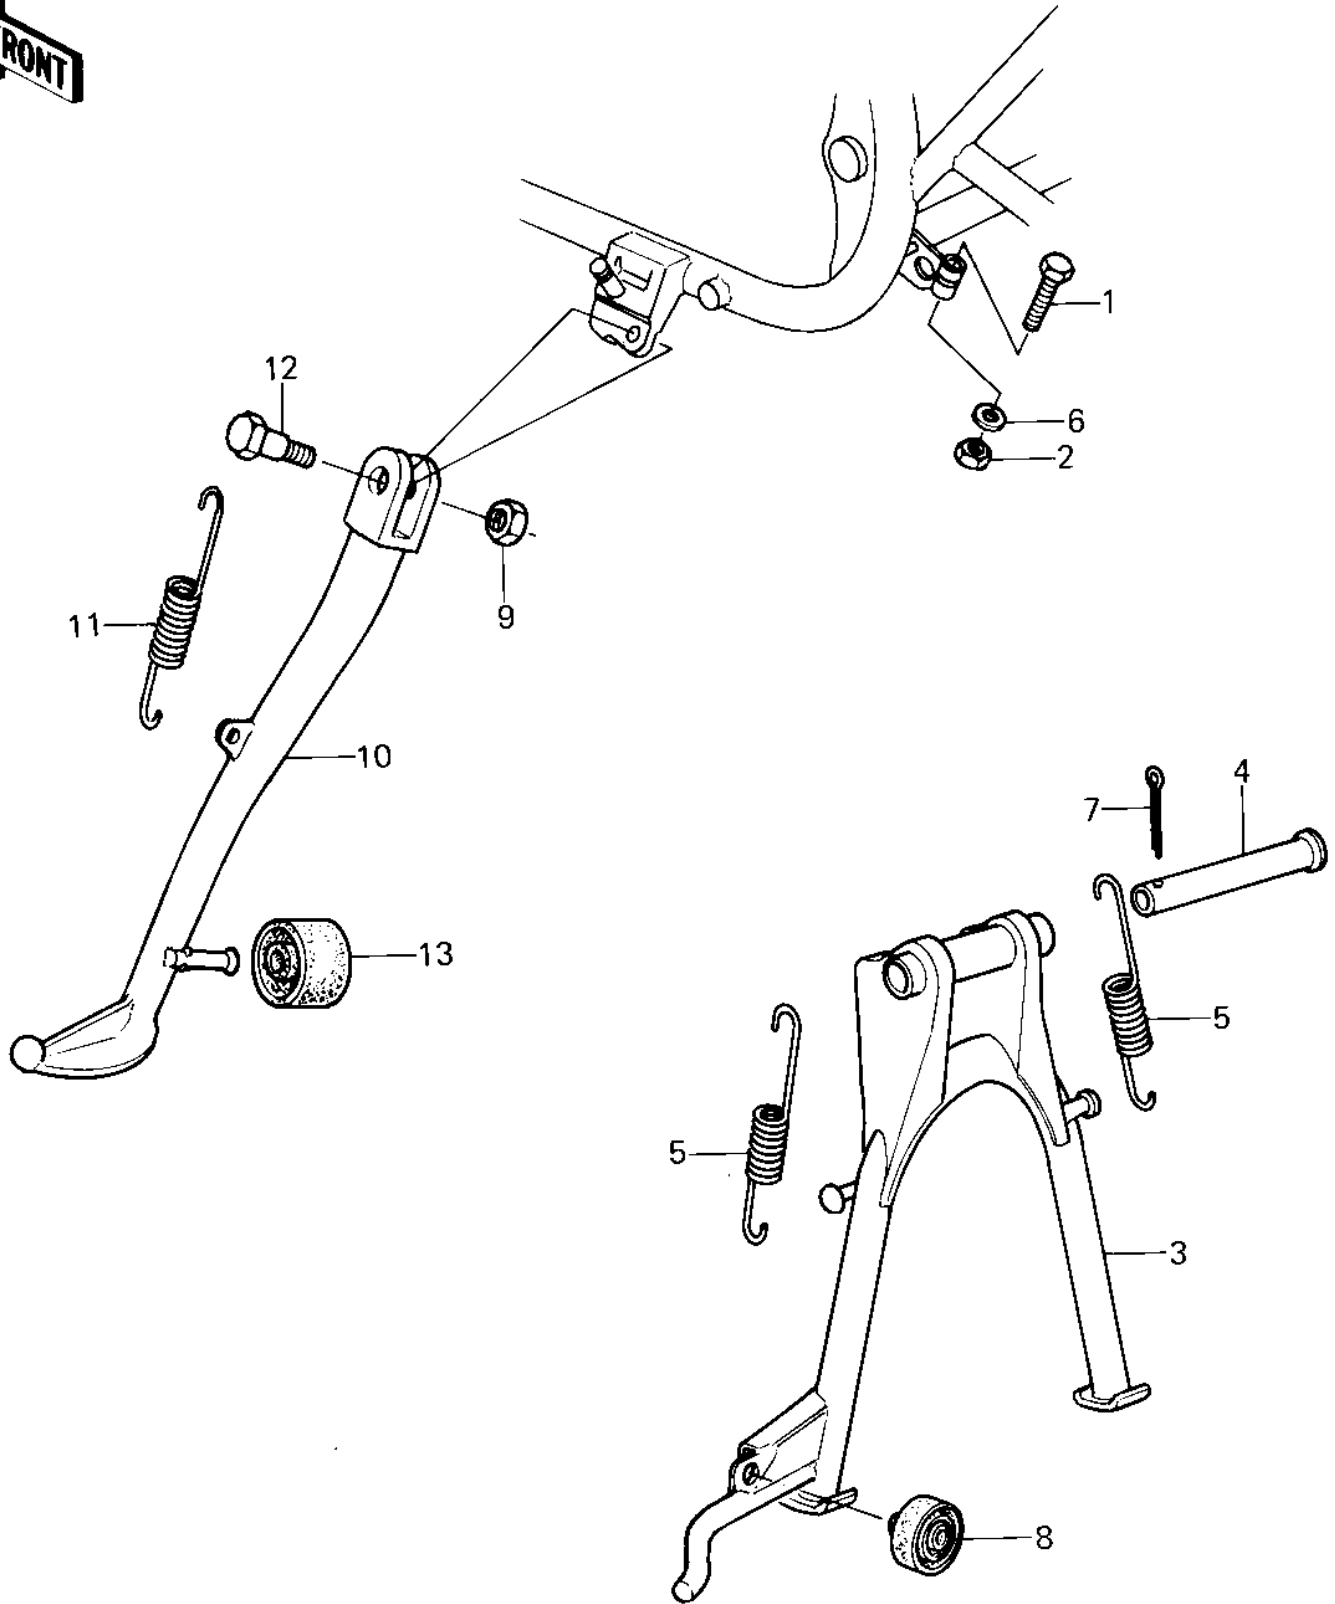

1979 400 LTD PARTS DIAGRAM

STANDS

1979 400 LTD PARTS LIST

STANDS

ITEM NAME	PART NUMBER	QUANTITY
BOLT (Ref # 1)	92001-1578	1
NUT,8MM (Ref # 2)	311B0800	1
STAND-MAIN (Ref # 3)	34011-1022	1
SHAFT,MAIN STAND (Ref # 4)	34019-015	1
SPRING,SIDE STAND (Ref # 5)	34025-005	2
WASHER PLAIN 8MM (Ref # 6)	410B0800	1
PIN COTTER 3.0X30 (Ref # 7)	550D3030	1
DAMPER RUBB MAIN STAD (Ref # 8)	92075-015	1
NUT 10MM (Ref # 9)	315B1000	1
STAND-SIDE (Ref # 10)	34024-1036	1
BOLT-SIDE STAND (Ref # 12)	92003-079	1
DAMPER,STAND STOPPER (Ref # 13)	92075-1205	1